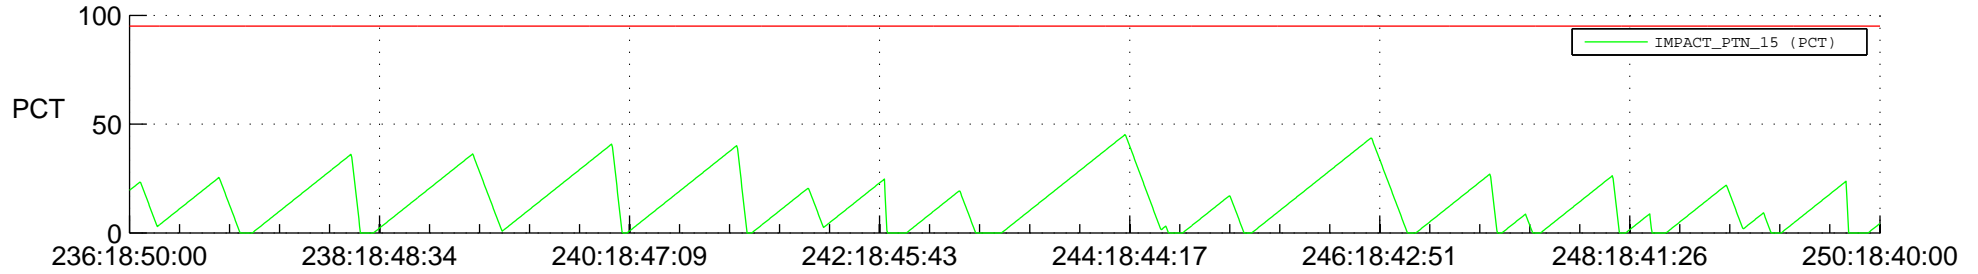

STEREO BEHIND SSR PCT Full Prediction

SWAVES_Percent_Full_Prediction

IMPACT_Percent_Full_Prediction

PLASTIC_Percent_Full_Prediction

Spacecraft_DownLink_Rate