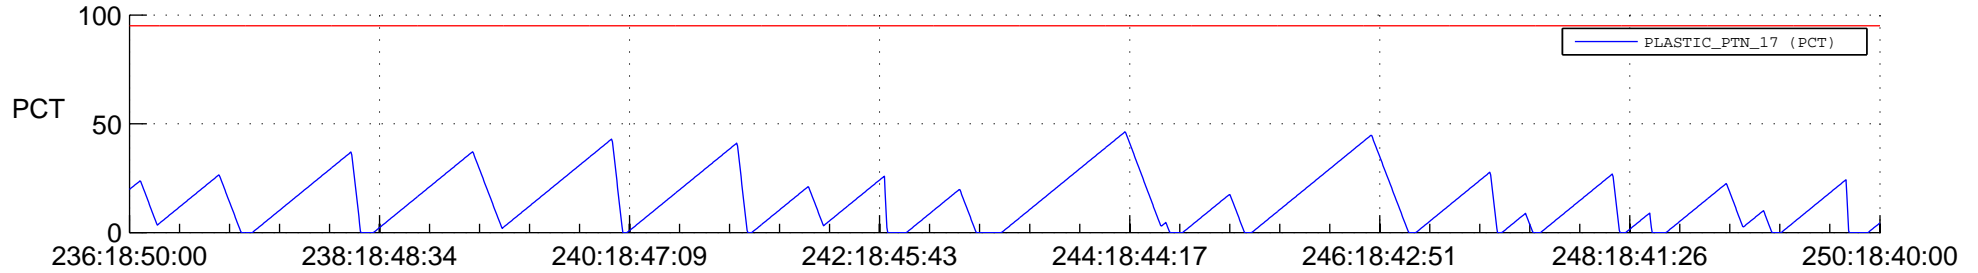

STEREO BEHIND SSR PCT Full Prediction

SWAVES_Percent_Full_Prediction

IMPACT_Percent_Full_Prediction

PLASTIC_Percent_Full_Prediction

Spacecraft_DownLink_Rate