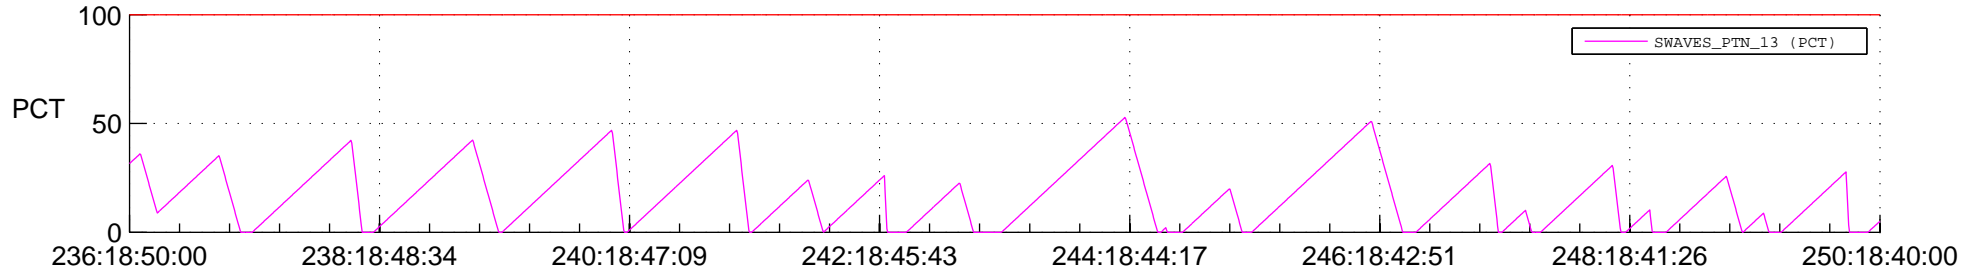

STEREO BEHIND SSR PCT Full Prediction

SWAVES_Percent_Full_Prediction

IMPACT_Percent_Full_Prediction

PLASTIC_Percent_Full_Prediction

Spacecraft_DownLink_Rate