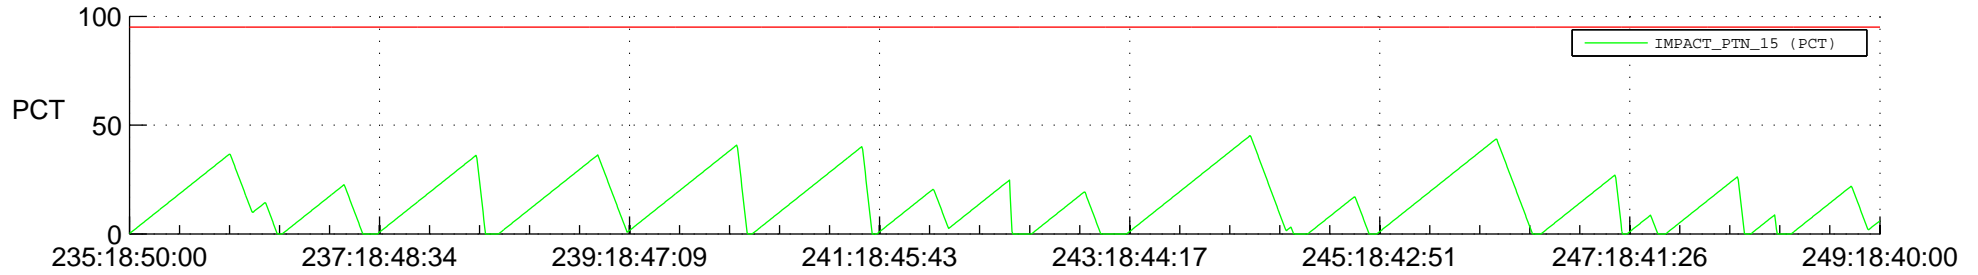

STEREO BEHIND SSR PCT Full Prediction

SWAVES_Percent_Full_Prediction

IMPACT_Percent_Full_Prediction

PLASTIC_Percent_Full_Prediction

Spacecraft_DownLink_Rate

Ground Time (2013:235:18:50:00.000 -2013:249:18:40:00.000)