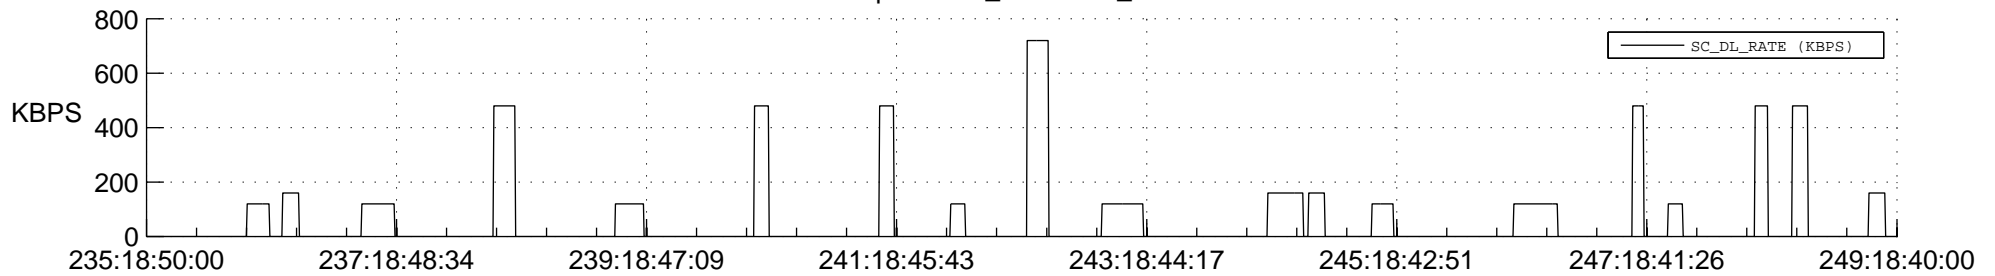

STEREO BEHIND SSR PCT Full Prediction

SWAVES_Percent_Full_Prediction

IMPACT_Percent_Full_Prediction

PLASTIC_Percent_Full_Prediction

Spacecraft_DownLink_Rate

Ground Time (2013:235:18:50:00.000 -2013:249:18:40:00.000)