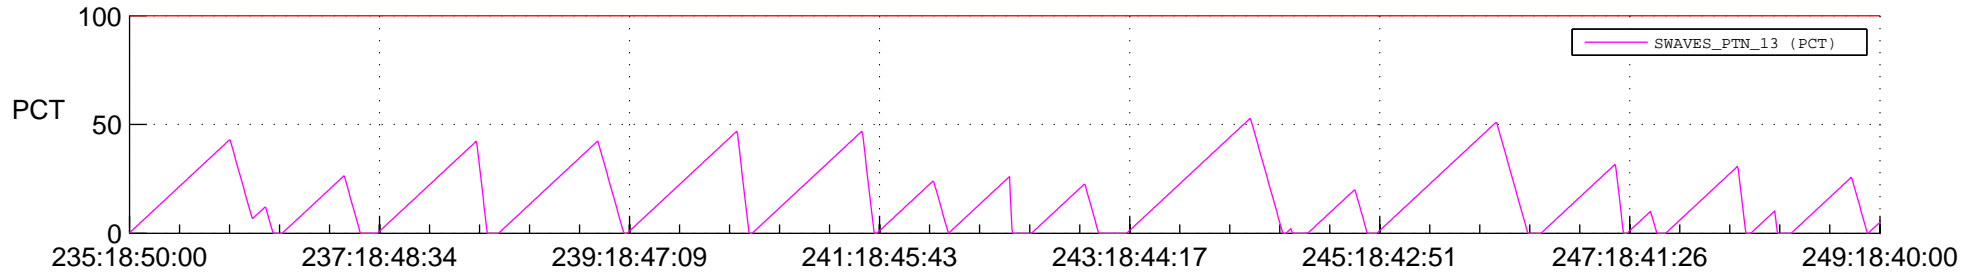

STEREO BEHIND SSR PCT Full Prediction

SWAVES_Percent_Full_Prediction

IMPACT_Percent_Full_Prediction

PLASTIC_Percent_Full_Prediction

Spacecraft_DownLink_Rate

Ground Time (2013:235:18:50:00.000 -2013:249:18:40:00.000)