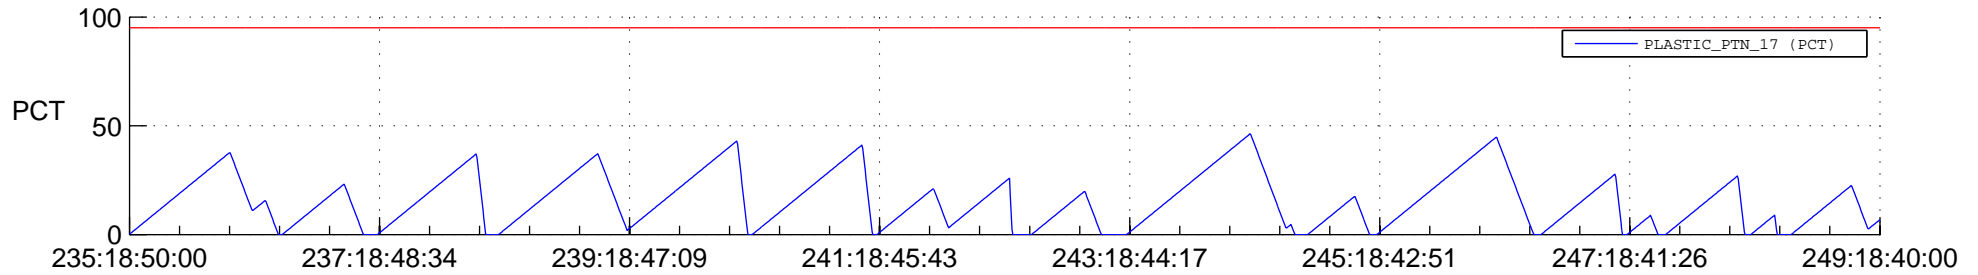

STEREO BEHIND SSR PCT Full Prediction

SWAVES_Percent_Full_Prediction

IMPACT_Percent_Full_Prediction

PLASTIC_Percent_Full_Prediction

Spacecraft_DownLink_Rate

Ground Time (2013:235:18:50:00.000 -2013:249:18:40:00.000)