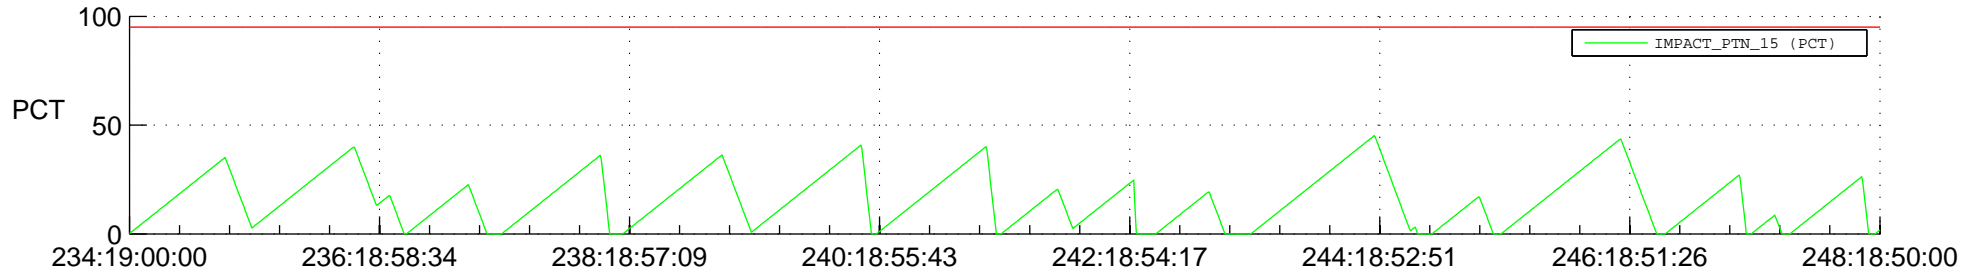

STEREO BEHIND SSR PCT Full Prediction

SWAVES_Percent_Full_Prediction

IMPACT_Percent_Full_Prediction

PLASTIC_Percent_Full_Prediction

Spacecraft_DownLink_Rate