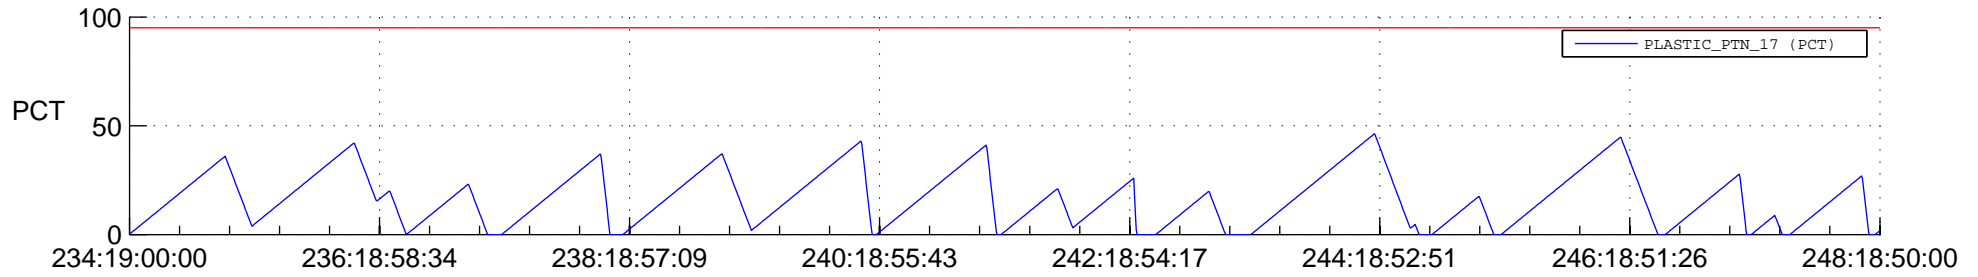

STEREO BEHIND SSR PCT Full Prediction

SWAVES_Percent_Full_Prediction

IMPACT_Percent_Full_Prediction

PLASTIC_Percent_Full_Prediction

Spacecraft_DownLink_Rate