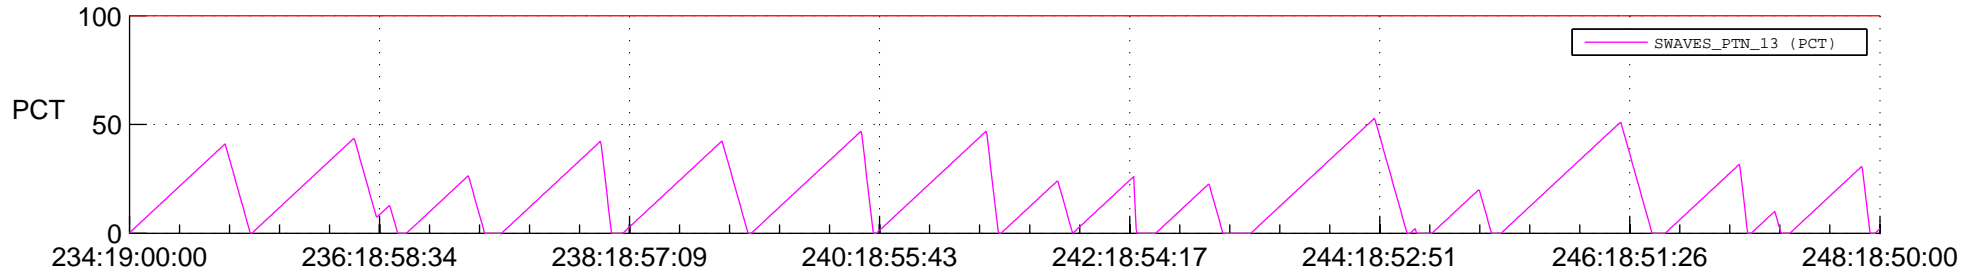

STEREO BEHIND SSR PCT Full Prediction

SWAVES_Percent_Full_Prediction

IMPACT_Percent_Full_Prediction

PLASTIC_Percent_Full_Prediction

Spacecraft_DownLink_Rate