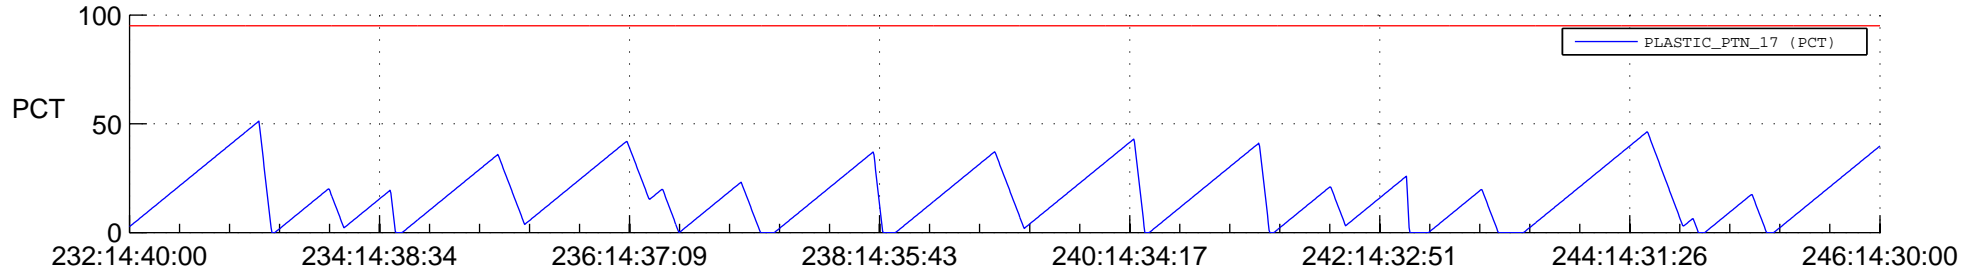

STEREO BEHIND SSR PCT Full Prediction

SWAVES_Percent_Full_Prediction

IMPACT_Percent_Full_Prediction

PLASTIC_Percent_Full_Prediction

Spacecraft_DownLink_Rate

Ground Time (2013:232:14:40:00.000 -2013:246:14:30:00.000)