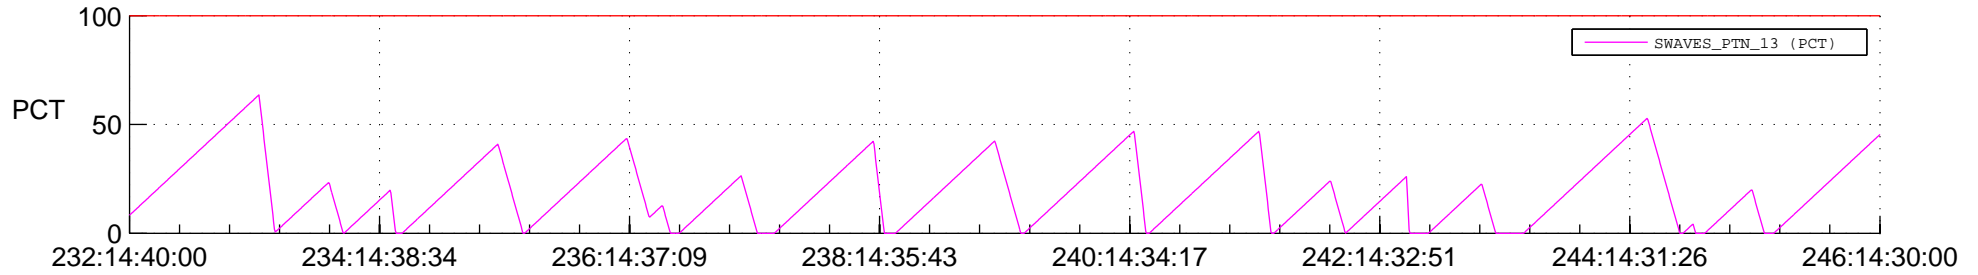

STEREO BEHIND SSR PCT Full Prediction

SWAVES_Percent_Full_Prediction

IMPACT_Percent_Full_Prediction

PLASTIC_Percent_Full_Prediction

Spacecraft_DownLink_Rate

Ground Time (2013:232:14:40:00.000 -2013:246:14:30:00.000)