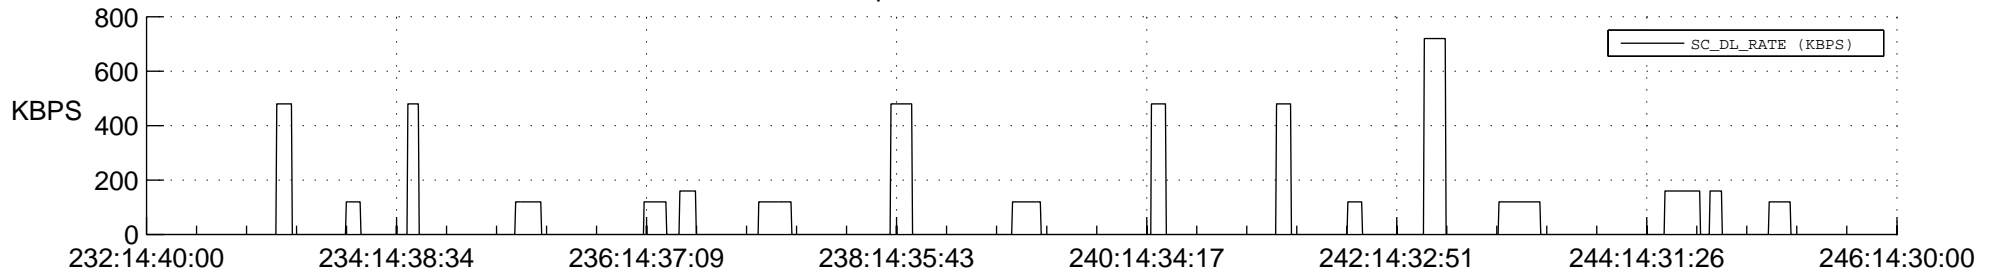

STEREO BEHIND SSR PCT Full Prediction

SWAVES_Percent_Full_Prediction

IMPACT_Percent_Full_Prediction

PLASTIC_Percent_Full_Prediction

Spacecraft_DownLink_Rate

Ground Time (2013:232:14:40:00.000 -2013:246:14:30:00.000)