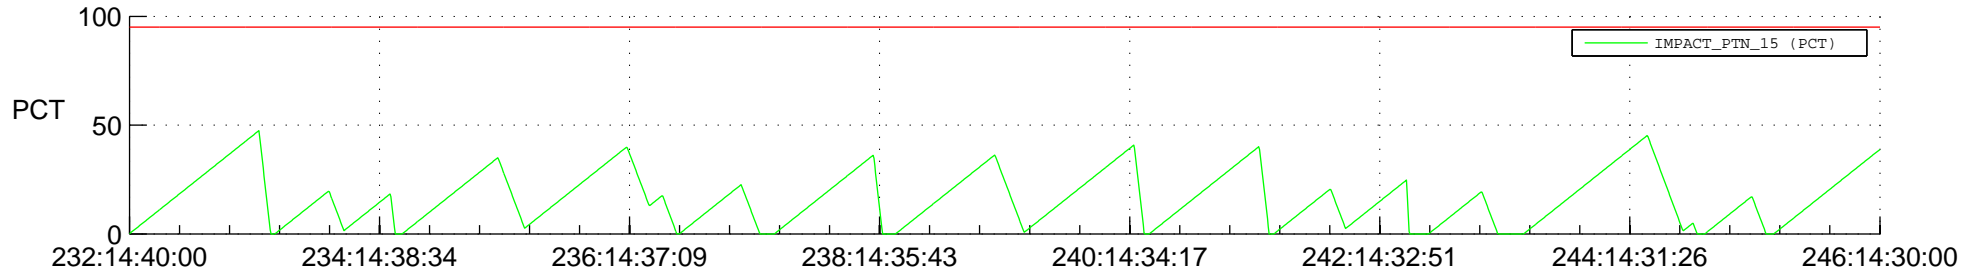

STEREO BEHIND SSR PCT Full Prediction

SWAVES_Percent_Full_Prediction

IMPACT_Percent_Full_Prediction

PLASTIC_Percent_Full_Prediction

Spacecraft_DownLink_Rate

Ground Time (2013:232:14:40:00.000 -2013:246:14:30:00.000)