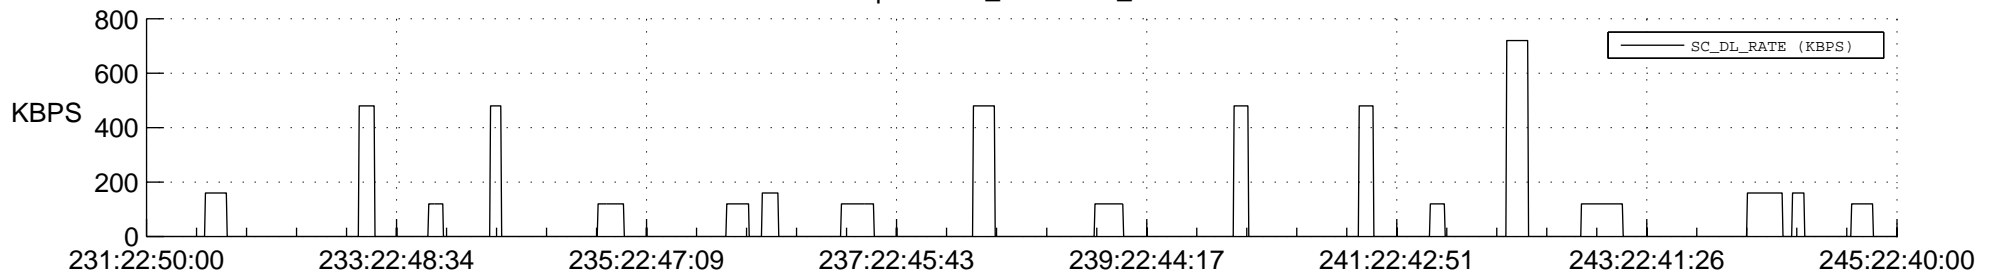

STEREO BEHIND SSR PCT Full Prediction

SWAVES_Percent_Full_Prediction

IMPACT_Percent_Full_Prediction

PLASTIC_Percent_Full_Prediction

Spacecraft_DownLink_Rate

Ground Time (2013:231:22:50:00.000 -2013:245:22:40:00.000)