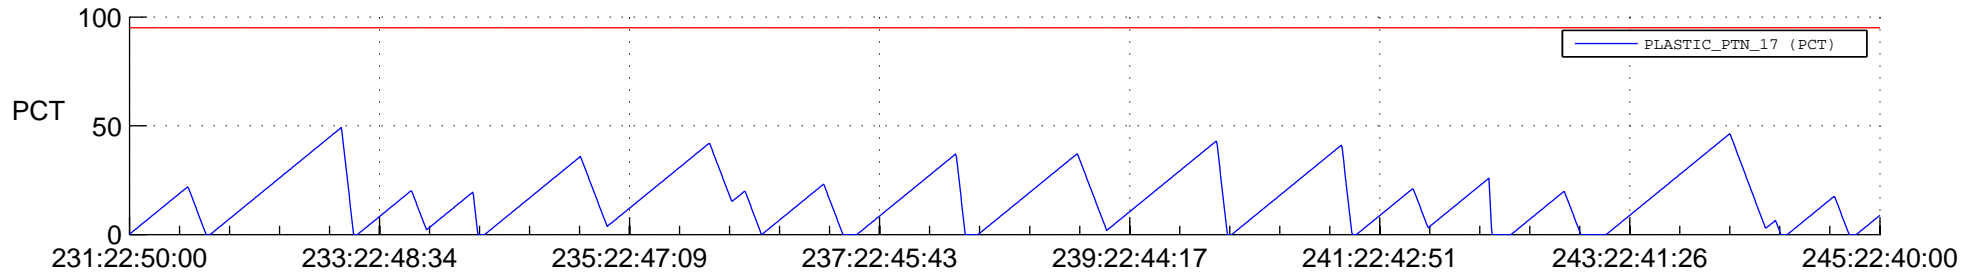

STEREO BEHIND SSR PCT Full Prediction

SWAVES_Percent_Full_Prediction

IMPACT_Percent_Full_Prediction

PLASTIC_Percent_Full_Prediction

Spacecraft_DownLink_Rate

Ground Time (2013:231:22:50:00.000 -2013:245:22:40:00.000)