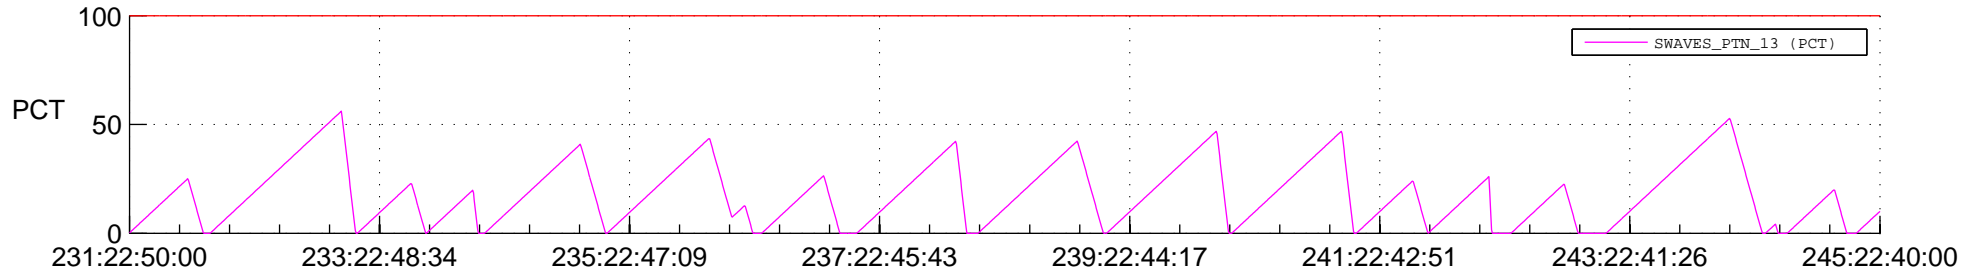

STEREO BEHIND SSR PCT Full Prediction

SWAVES_Percent_Full_Prediction

IMPACT_Percent_Full_Prediction

PLASTIC_Percent_Full_Prediction

Spacecraft_DownLink_Rate

Ground Time (2013:231:22:50:00.000 -2013:245:22:40:00.000)