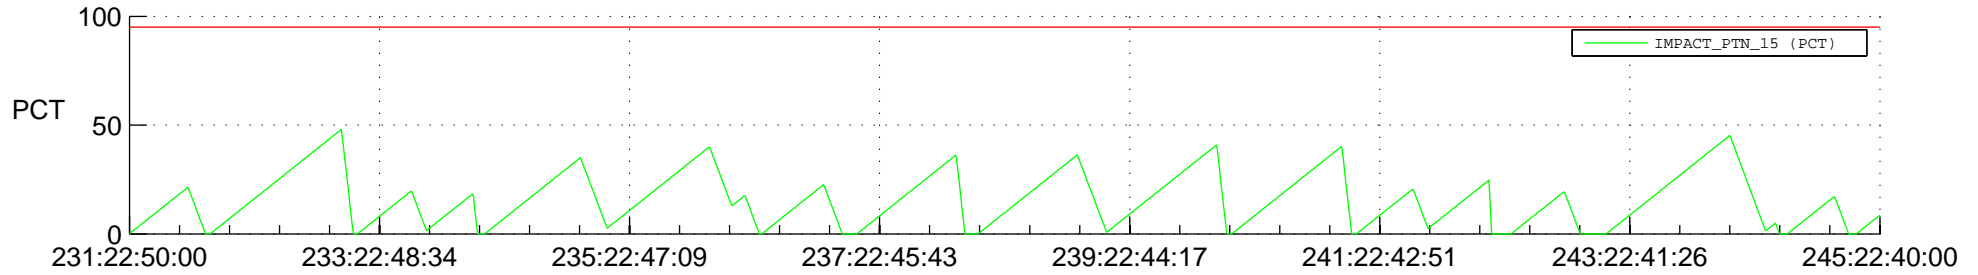

STEREO BEHIND SSR PCT Full Prediction

SWAVES_Percent_Full_Prediction

IMPACT_Percent_Full_Prediction

PLASTIC_Percent_Full_Prediction

Spacecraft_DownLink_Rate

Ground Time (2013:231:22:50:00.000 -2013:245:22:40:00.000)