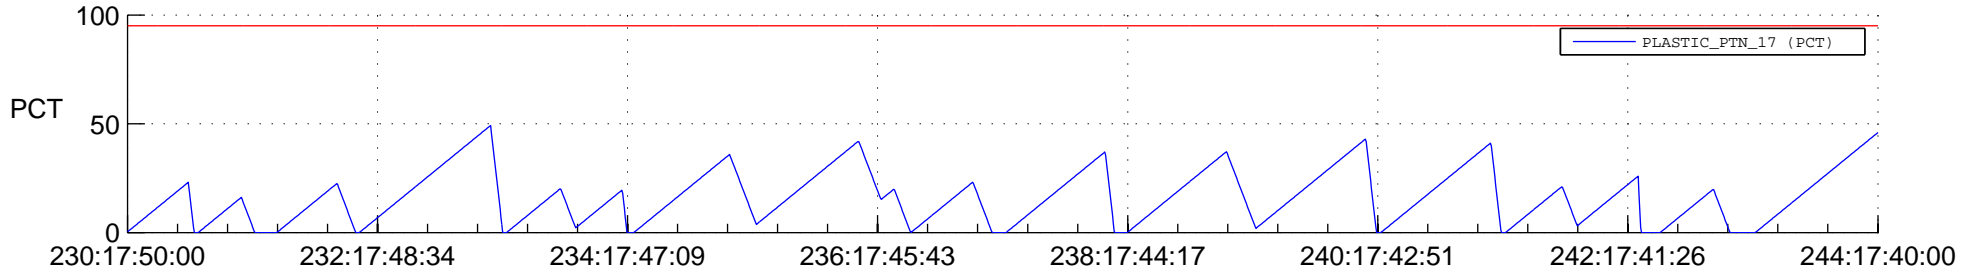

STEREO BEHIND SSR PCT Full Prediction

SWAVES_Percent_Full_Prediction

IMPACT_Percent_Full_Prediction

PLASTIC_Percent_Full_Prediction

Spacecraft_DownLink_Rate

Ground Time (2013:230:17:50:00.000 -2013:244:17:40:00.000)