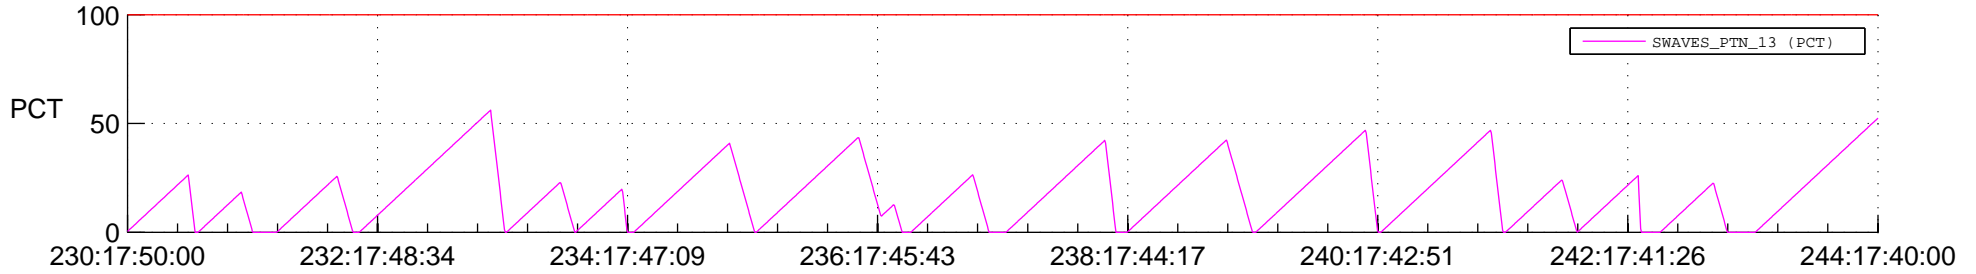

STEREO BEHIND SSR PCT Full Prediction

SWAVES_Percent_Full_Prediction

IMPACT_Percent_Full_Prediction

PLASTIC_Percent_Full_Prediction

Spacecraft_DownLink_Rate

Ground Time (2013:230:17:50:00.000 -2013:244:17:40:00.000)