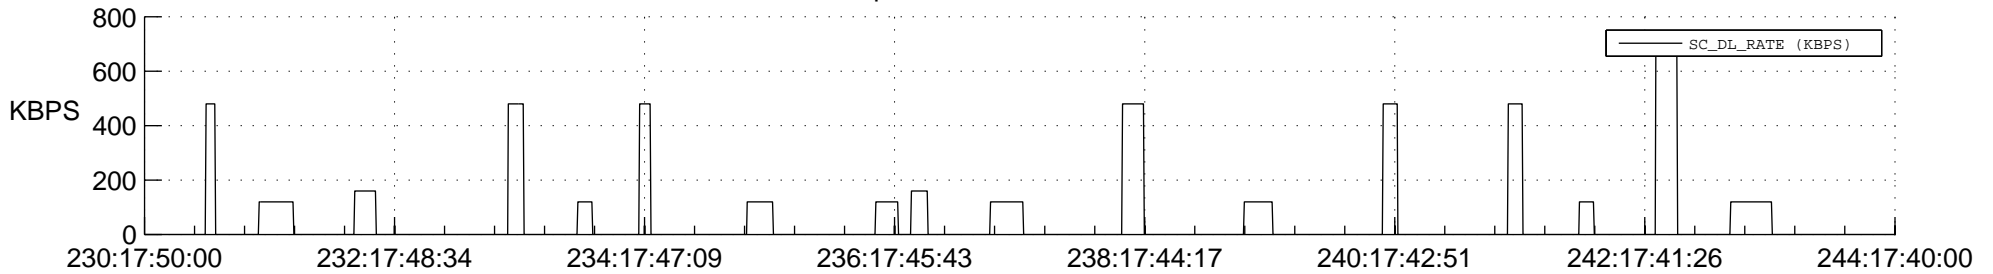

STEREO BEHIND SSR PCT Full Prediction

SWAVES_Percent_Full_Prediction

IMPACT_Percent_Full_Prediction

PLASTIC_Percent_Full_Prediction

Spacecraft_DownLink_Rate

Ground Time (2013:230:17:50:00.000 -2013:244:17:40:00.000)