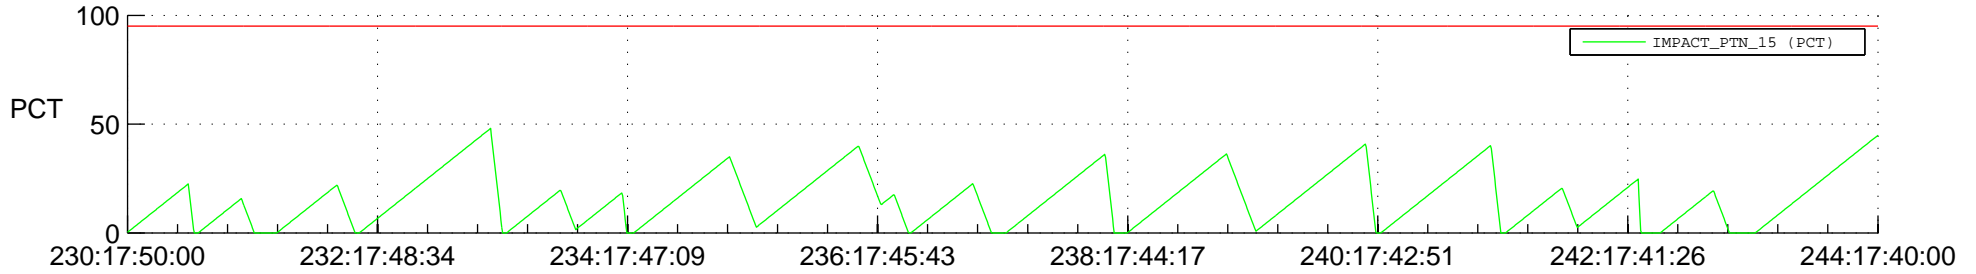

STEREO BEHIND SSR PCT Full Prediction

SWAVES_Percent_Full_Prediction

IMPACT_Percent_Full_Prediction

PLASTIC_Percent_Full_Prediction

Spacecraft_DownLink_Rate

Ground Time (2013:230:17:50:00.000 -2013:244:17:40:00.000)