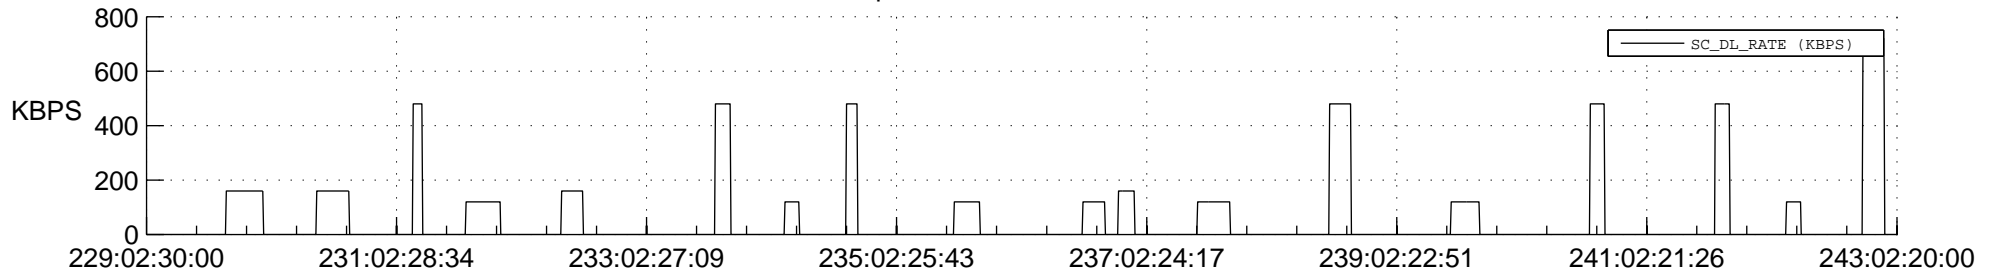

## Spacecraft\_DownLink\_Rate

Ground Time (2013:229:02:30:00.000 -2013:243:02:20:00.000)