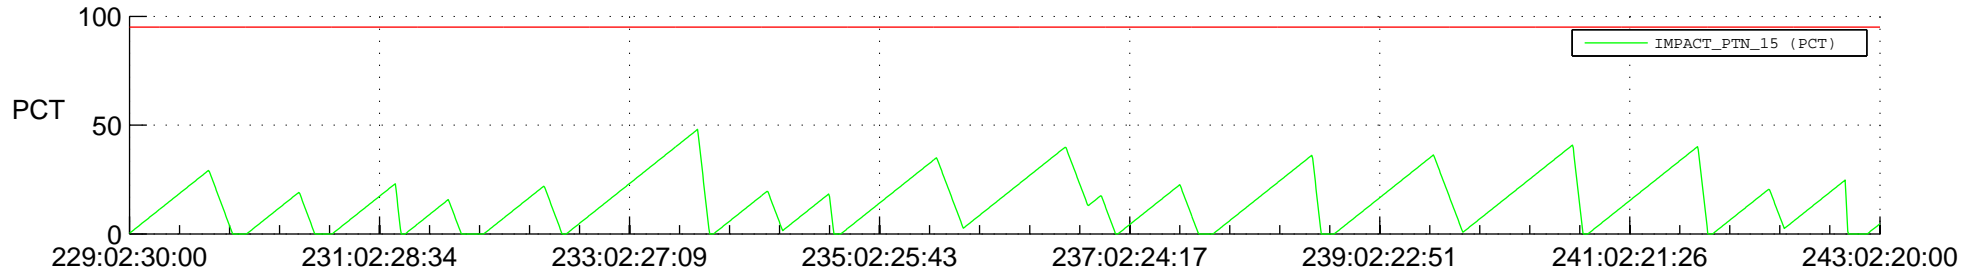

IMPACT_Percent_Full_Prediction