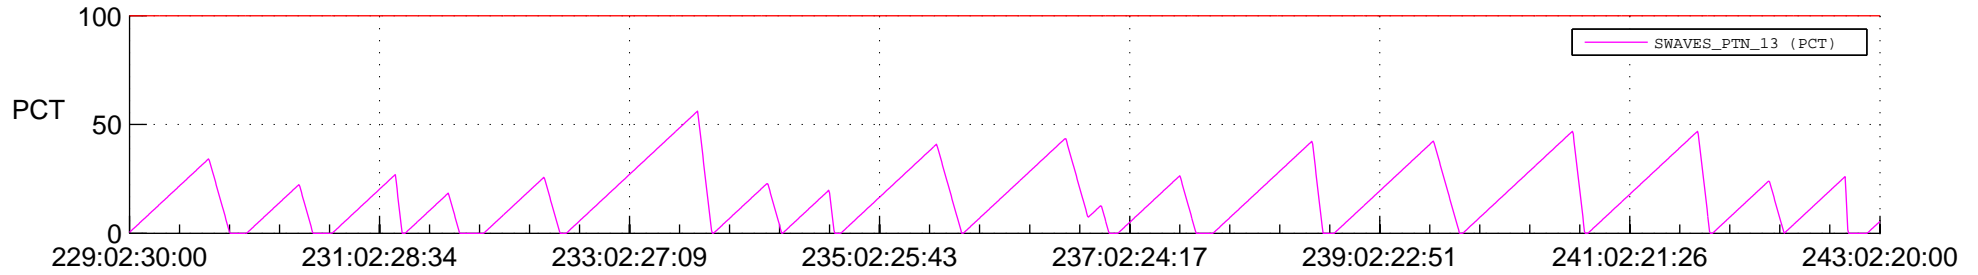

# STEREO BEHIND SSR PCT Full Prediction

## SWAVES\_Percent\_Full\_Prediction

## Spacecraft\_DownLink\_Rate

Ground Time (2013:229:02:30:00.000 -2013:243:02:20:00.000)