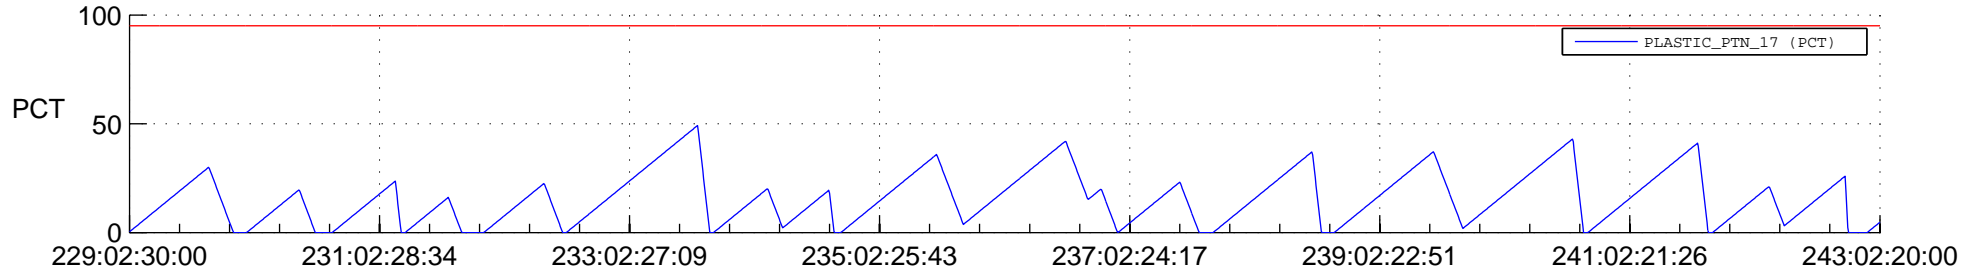

# STEREO BEHIND SSR PCT Full Prediction

## SWAVES\_Percent\_Full\_Prediction

## Spacecraft\_DownLink\_Rate

Ground Time (2013:229:02:30:00.000 -2013:243:02:20:00.000)