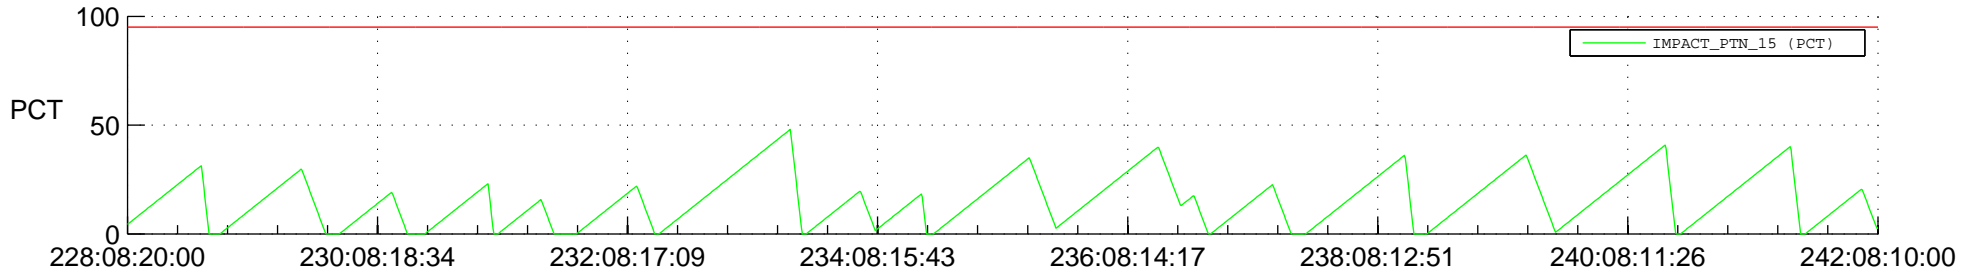

STEREO BEHIND SSR PCT Full Prediction

SWAVES_Percent_Full_Prediction

IMPACT_Percent_Full_Prediction

PLASTIC_Percent_Full_Prediction

Spacecraft_DownLink_Rate

Ground Time (2013:228:08:20:00.000 -2013:242:08:10:00.000)