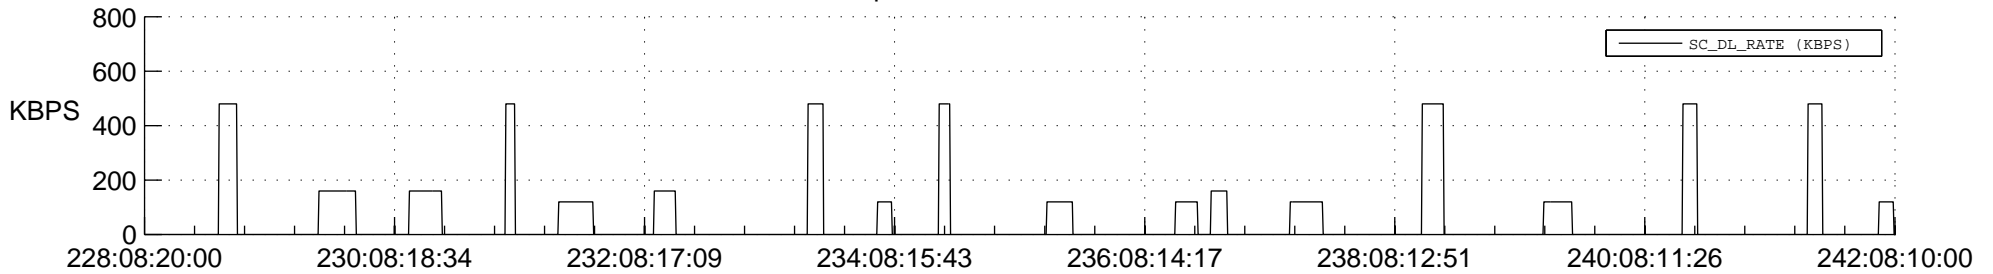

STEREO BEHIND SSR PCT Full Prediction

SWAVES_Percent_Full_Prediction

IMPACT_Percent_Full_Prediction

PLASTIC_Percent_Full_Prediction

Spacecraft_DownLink_Rate

Ground Time (2013:228:08:20:00.000 -2013:242:08:10:00.000)