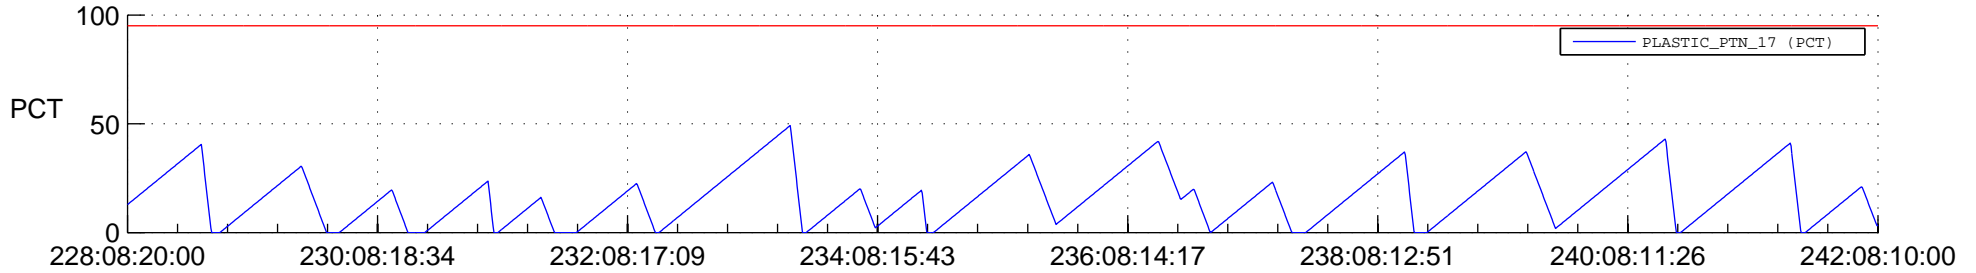

STEREO BEHIND SSR PCT Full Prediction

SWAVES_Percent_Full_Prediction

IMPACT_Percent_Full_Prediction

PLASTIC_Percent_Full_Prediction

Spacecraft_DownLink_Rate

Ground Time (2013:228:08:20:00.000 -2013:242:08:10:00.000)