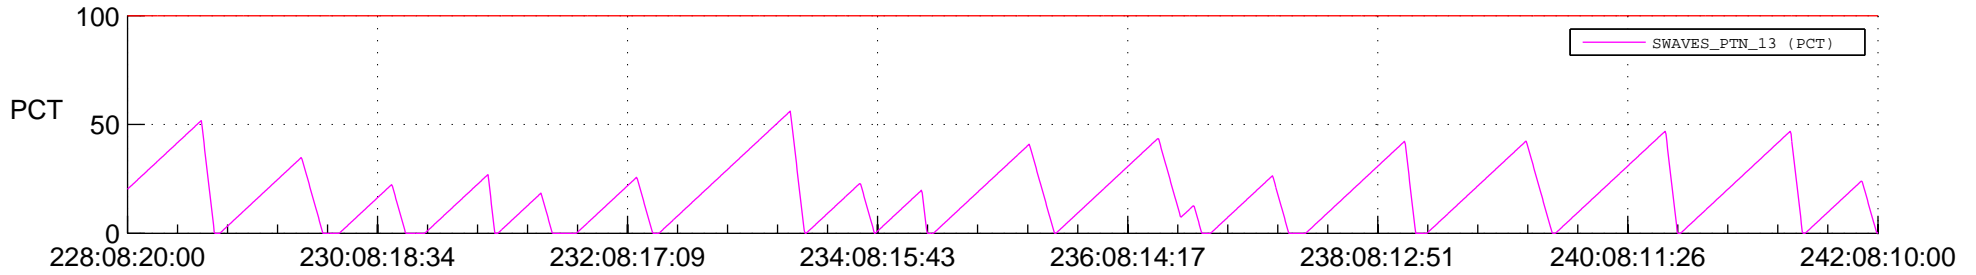

STEREO BEHIND SSR PCT Full Prediction

SWAVES_Percent_Full_Prediction

IMPACT_Percent_Full_Prediction

PLASTIC_Percent_Full_Prediction

Spacecraft_DownLink_Rate

Ground Time (2013:228:08:20:00.000 -2013:242:08:10:00.000)