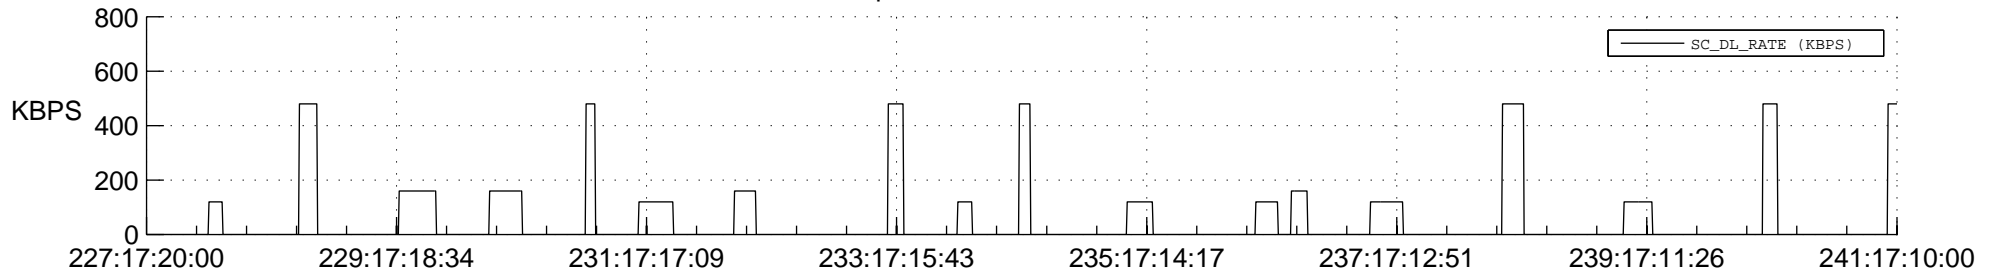

## Spacecraft\_DownLink\_Rate

Ground Time (2013:227:17:20:00.000 -2013:241:17:10:00.000)