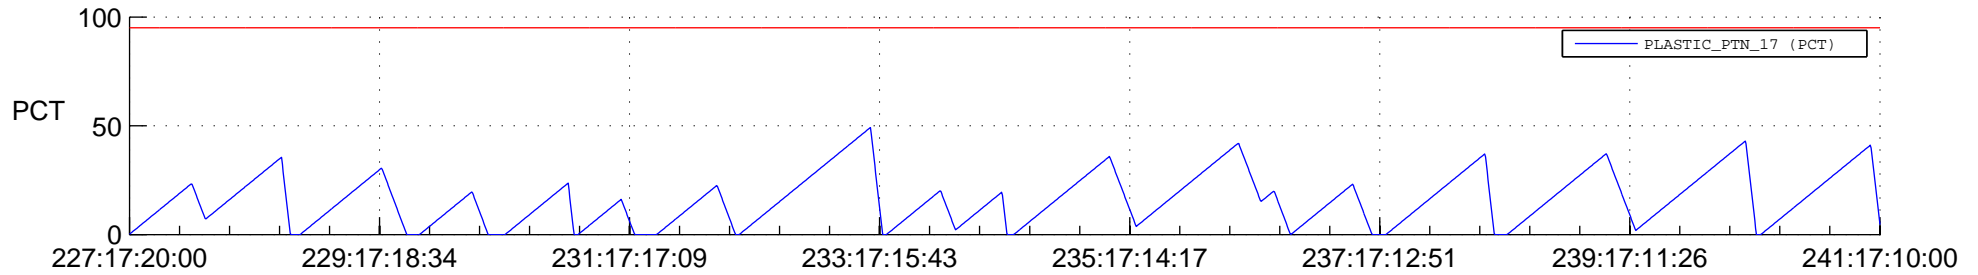

# STEREO BEHIND SSR PCT Full Prediction

## SWAVES\_Percent\_Full\_Prediction

## Spacecraft\_DownLink\_Rate

Ground Time (2013:227:17:20:00.000 -2013:241:17:10:00.000)