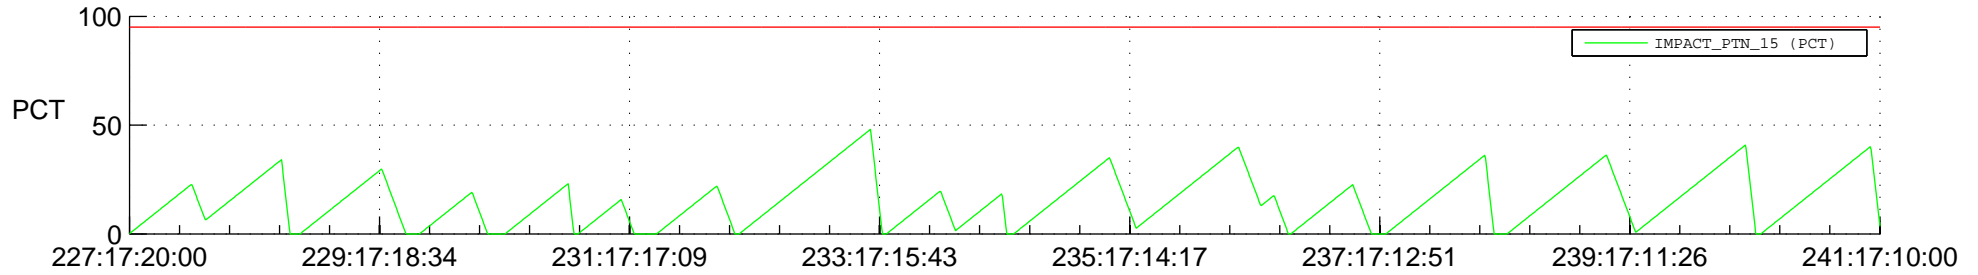

IMPACT_Percent_Full_Prediction