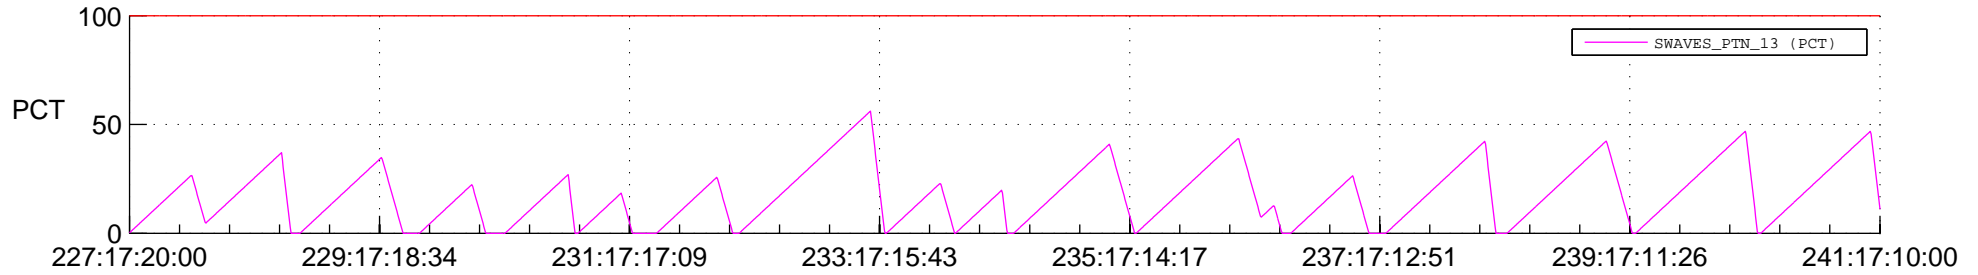

# STEREO BEHIND SSR PCT Full Prediction

## SWAVES\_Percent\_Full\_Prediction

## Spacecraft\_DownLink\_Rate

Ground Time (2013:227:17:20:00.000 -2013:241:17:10:00.000)