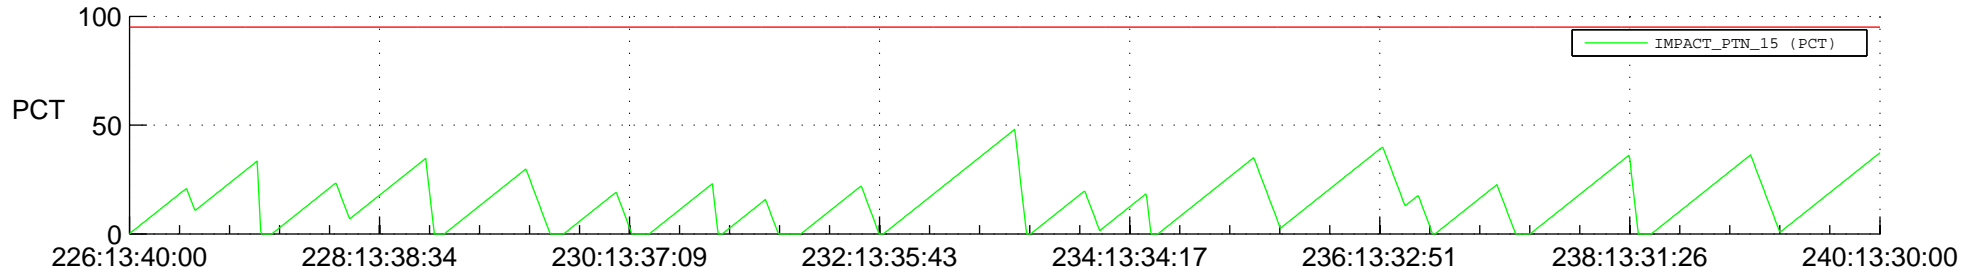

STEREO BEHIND SSR PCT Full Prediction

SWAVES_Percent_Full_Prediction

IMPACT_Percent_Full_Prediction

PLASTIC_Percent_Full_Prediction

Spacecraft_DownLink_Rate

Ground Time (2013:226:13:40:00.000 -2013:240:13:30:00.000)