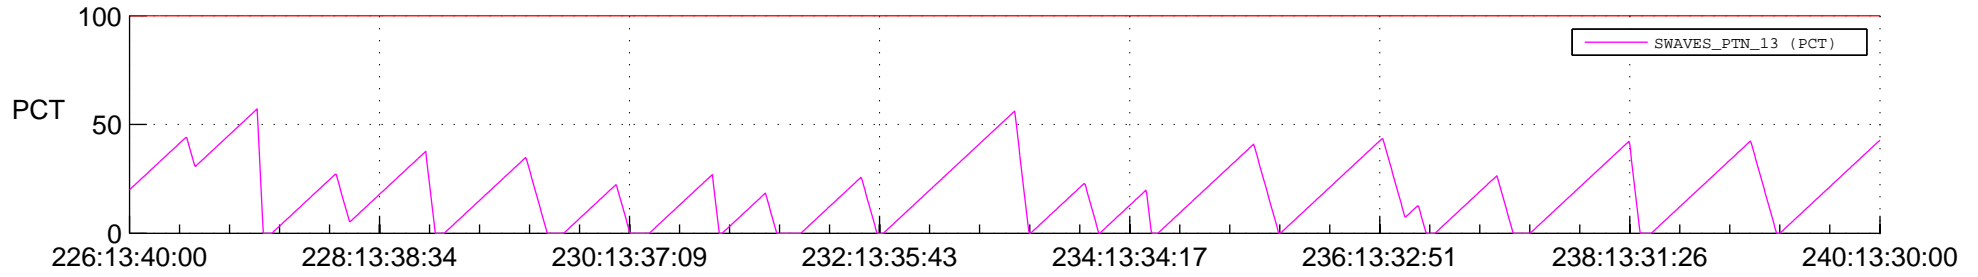

STEREO BEHIND SSR PCT Full Prediction

SWAVES_Percent_Full_Prediction

IMPACT_Percent_Full_Prediction

PLASTIC_Percent_Full_Prediction

Spacecraft_DownLink_Rate

Ground Time (2013:226:13:40:00.000 -2013:240:13:30:00.000)