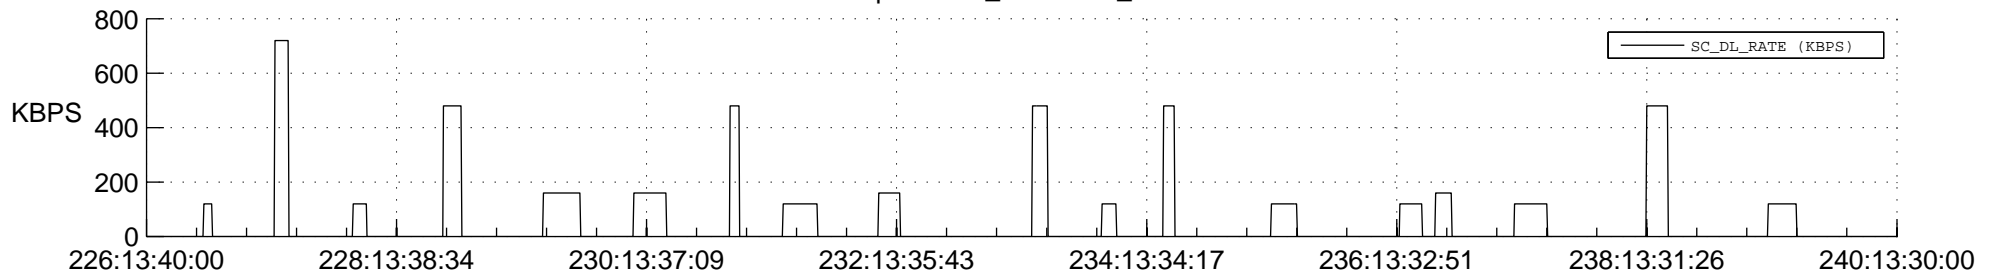

STEREO BEHIND SSR PCT Full Prediction

SWAVES_Percent_Full_Prediction

IMPACT_Percent_Full_Prediction

PLASTIC_Percent_Full_Prediction

Spacecraft_DownLink_Rate

Ground Time (2013:226:13:40:00.000 -2013:240:13:30:00.000)