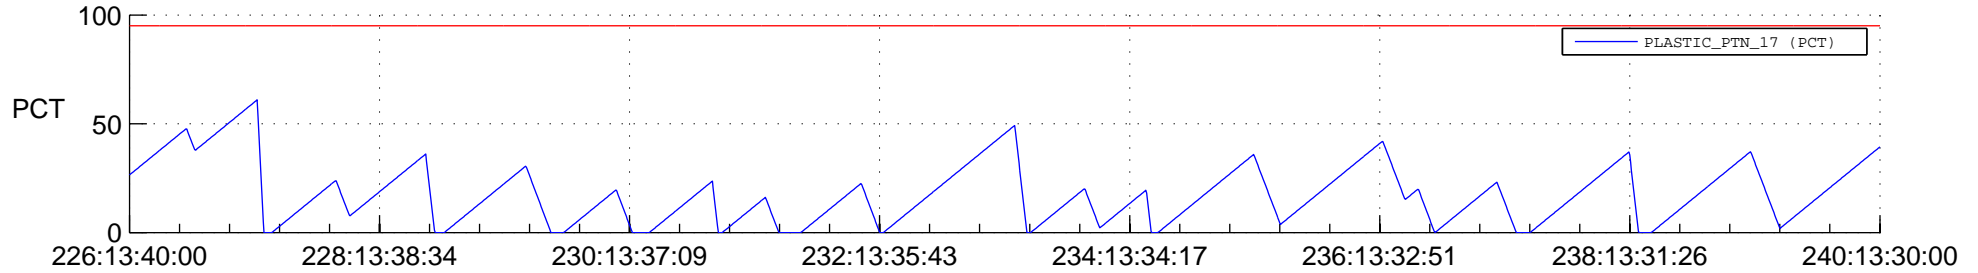

STEREO BEHIND SSR PCT Full Prediction

SWAVES_Percent_Full_Prediction

IMPACT_Percent_Full_Prediction

PLASTIC_Percent_Full_Prediction

Spacecraft_DownLink_Rate

Ground Time (2013:226:13:40:00.000 -2013:240:13:30:00.000)