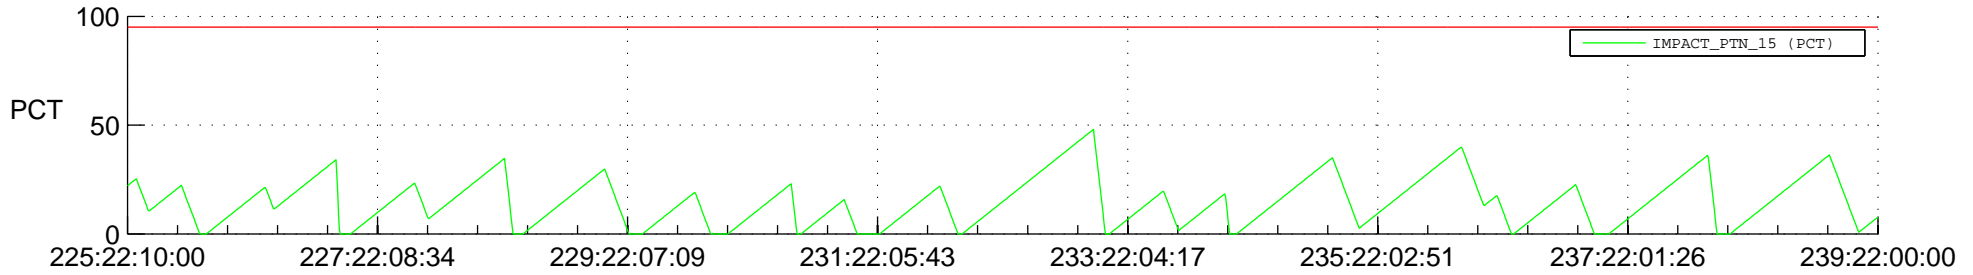

STEREO BEHIND SSR PCT Full Prediction

SWAVES_Percent_Full_Prediction

IMPACT_Percent_Full_Prediction

PLASTIC_Percent_Full_Prediction

Spacecraft_DownLink_Rate

Ground Time (2013:225:22:10:00.000 -2013:239:22:00:00.000)