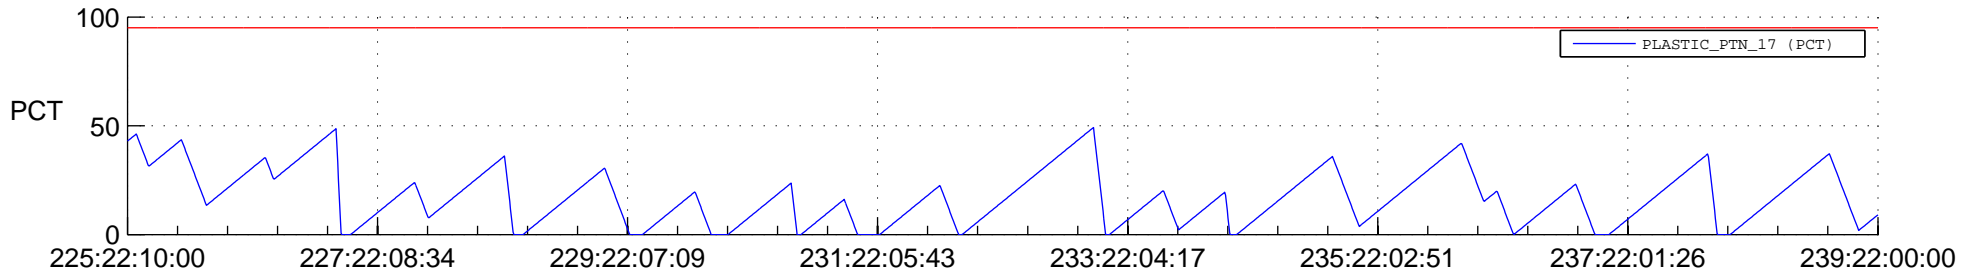

STEREO BEHIND SSR PCT Full Prediction

SWAVES_Percent_Full_Prediction

IMPACT_Percent_Full_Prediction

PLASTIC_Percent_Full_Prediction

Spacecraft_DownLink_Rate

Ground Time (2013:225:22:10:00.000 -2013:239:22:00:00.000)