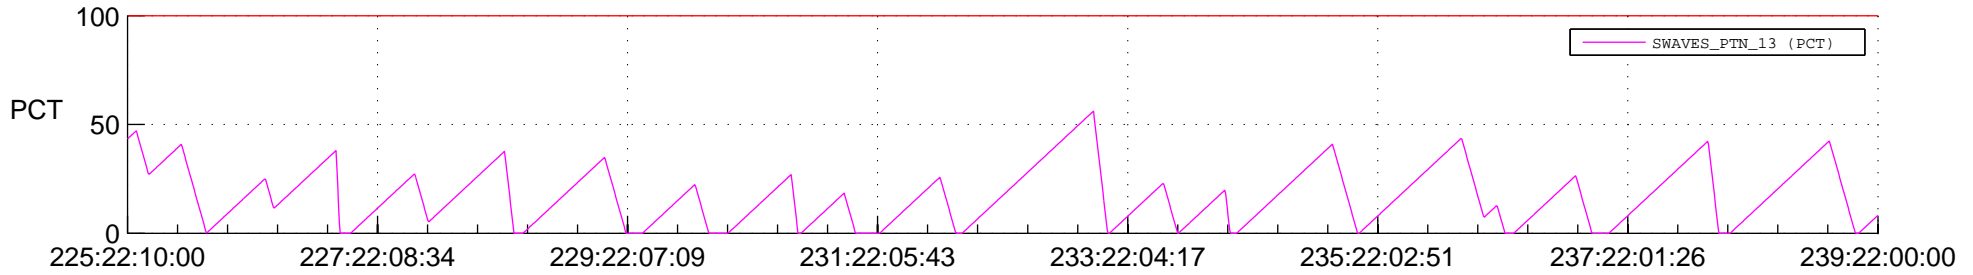

STEREO BEHIND SSR PCT Full Prediction

SWAVES_Percent_Full_Prediction

IMPACT_Percent_Full_Prediction

PLASTIC_Percent_Full_Prediction

Spacecraft_DownLink_Rate

Ground Time (2013:225:22:10:00.000 -2013:239:22:00:00.000)