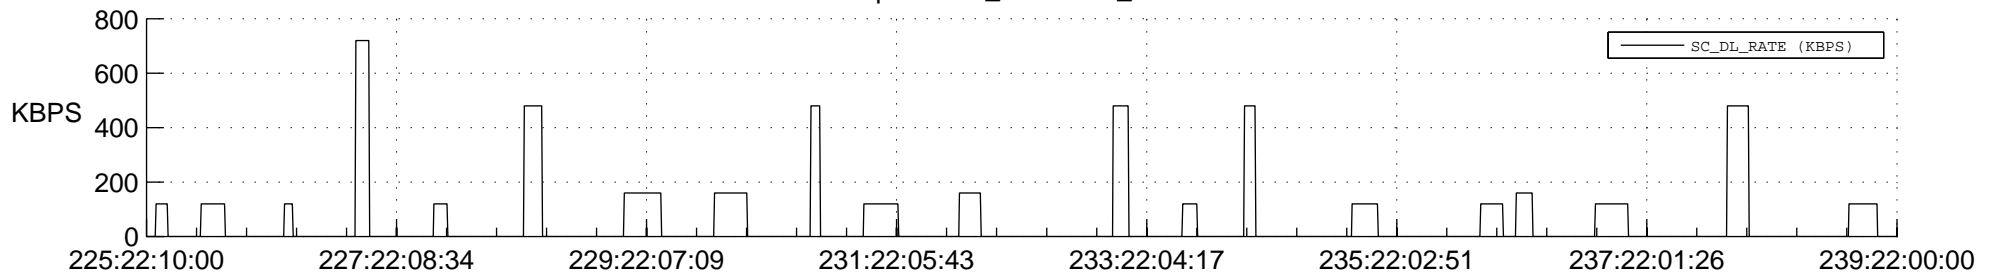

STEREO BEHIND SSR PCT Full Prediction

SWAVES_Percent_Full_Prediction

IMPACT_Percent_Full_Prediction

PLASTIC_Percent_Full_Prediction

Spacecraft_DownLink_Rate

Ground Time (2013:225:22:10:00.000 -2013:239:22:00:00.000)