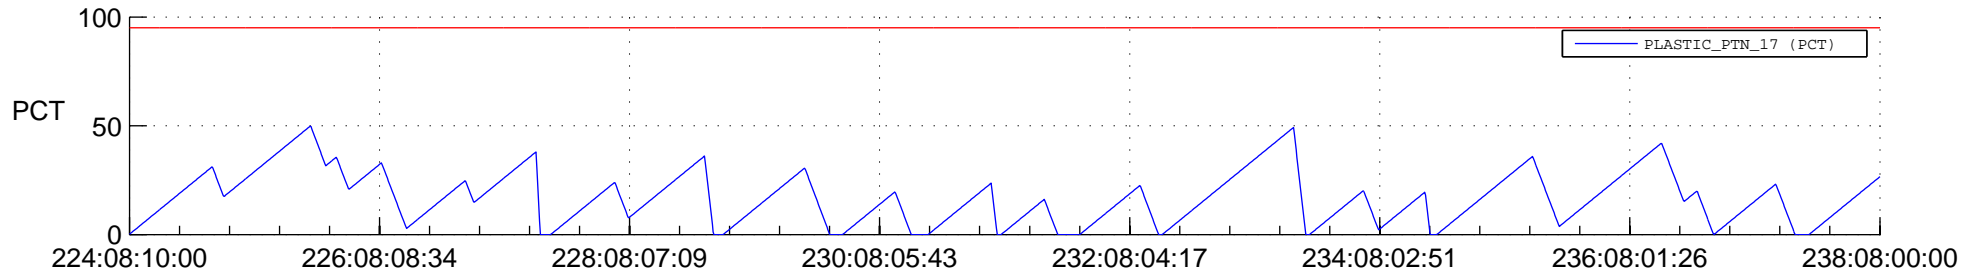

STEREO BEHIND SSR PCT Full Prediction

SWAVES_Percent_Full_Prediction

IMPACT_Percent_Full_Prediction

PLASTIC_Percent_Full_Prediction

Spacecraft_DownLink_Rate

Ground Time (2013:224:08:10:00.000 -2013:238:08:00:00.000)