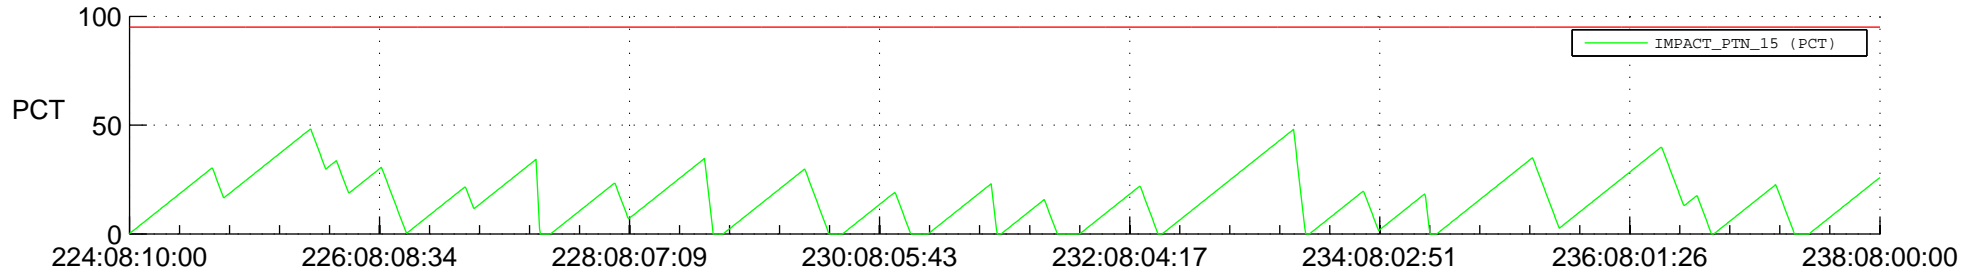

STEREO BEHIND SSR PCT Full Prediction

SWAVES_Percent_Full_Prediction

IMPACT_Percent_Full_Prediction

PLASTIC_Percent_Full_Prediction

Spacecraft_DownLink_Rate

Ground Time (2013:224:08:10:00.000 -2013:238:08:00:00.000)