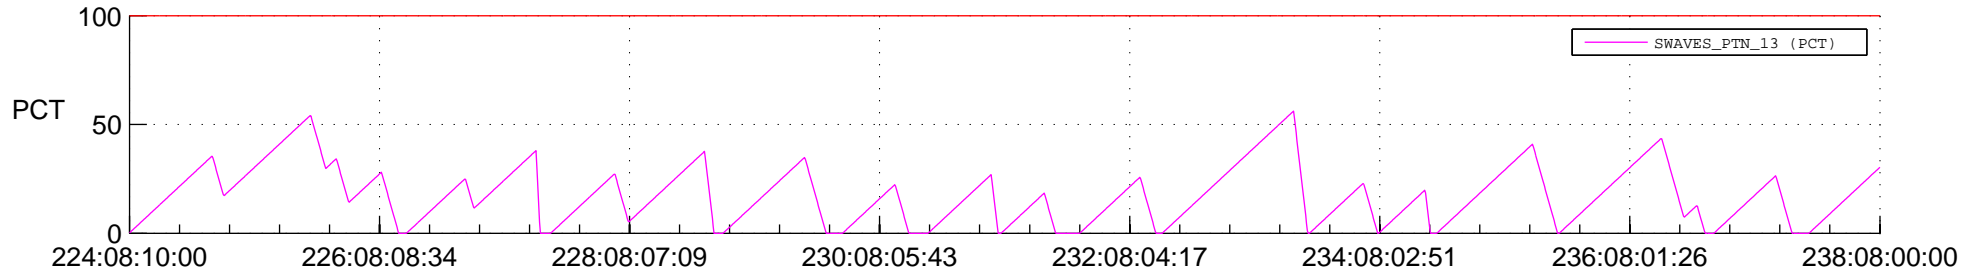

STEREO BEHIND SSR PCT Full Prediction

SWAVES_Percent_Full_Prediction

IMPACT_Percent_Full_Prediction

PLASTIC_Percent_Full_Prediction

Spacecraft_DownLink_Rate

Ground Time (2013:224:08:10:00.000 -2013:238:08:00:00.000)