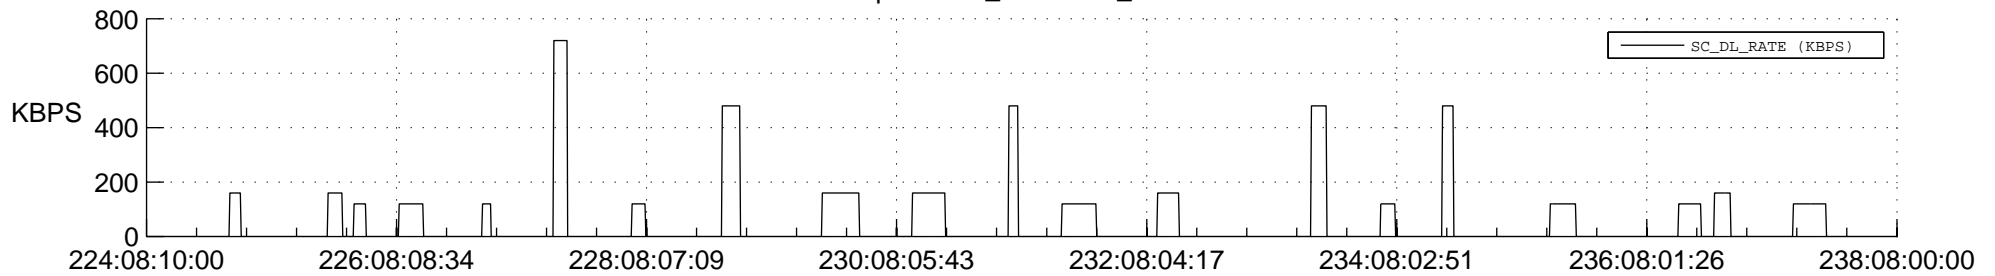

STEREO BEHIND SSR PCT Full Prediction

SWAVES_Percent_Full_Prediction

IMPACT_Percent_Full_Prediction

PLASTIC_Percent_Full_Prediction

Spacecraft_DownLink_Rate

Ground Time (2013:224:08:10:00.000 -2013:238:08:00:00.000)