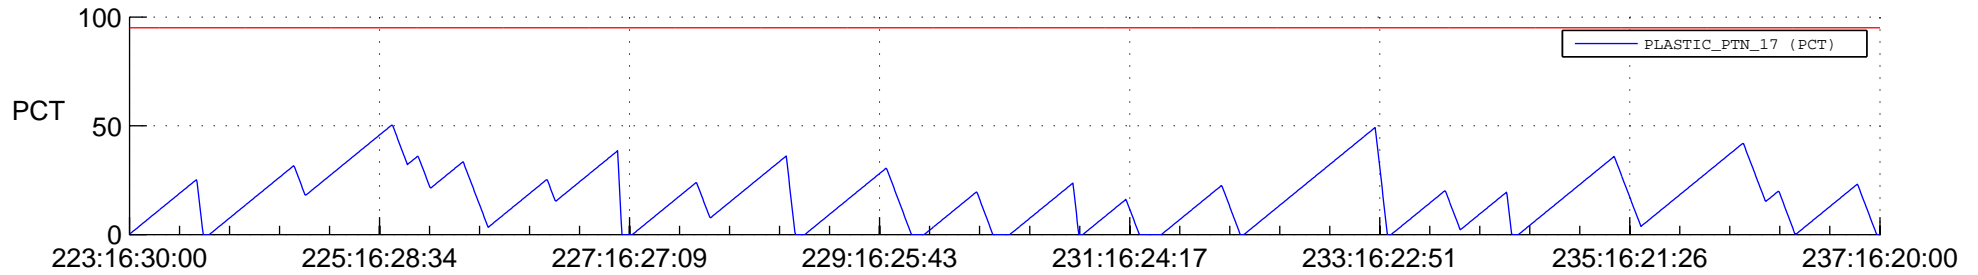

STEREO BEHIND SSR PCT Full Prediction

SWAVES_Percent_Full_Prediction

IMPACT_Percent_Full_Prediction

PLASTIC_Percent_Full_Prediction

Spacecraft_DownLink_Rate

Ground Time (2013:223:16:30:00.000 -2013:237:16:20:00.000)