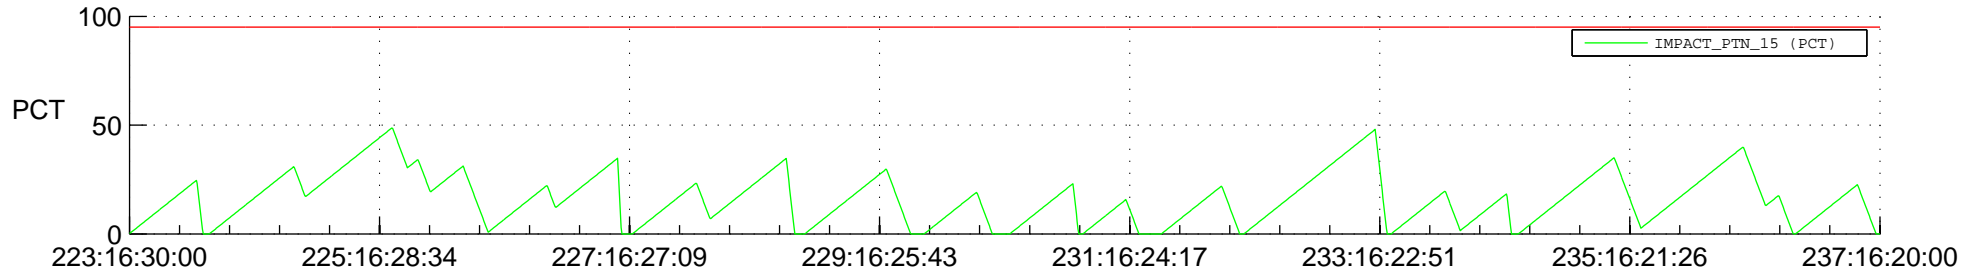

STEREO BEHIND SSR PCT Full Prediction

SWAVES_Percent_Full_Prediction

IMPACT_Percent_Full_Prediction

PLASTIC_Percent_Full_Prediction

Spacecraft_DownLink_Rate

Ground Time (2013:223:16:30:00.000 -2013:237:16:20:00.000)