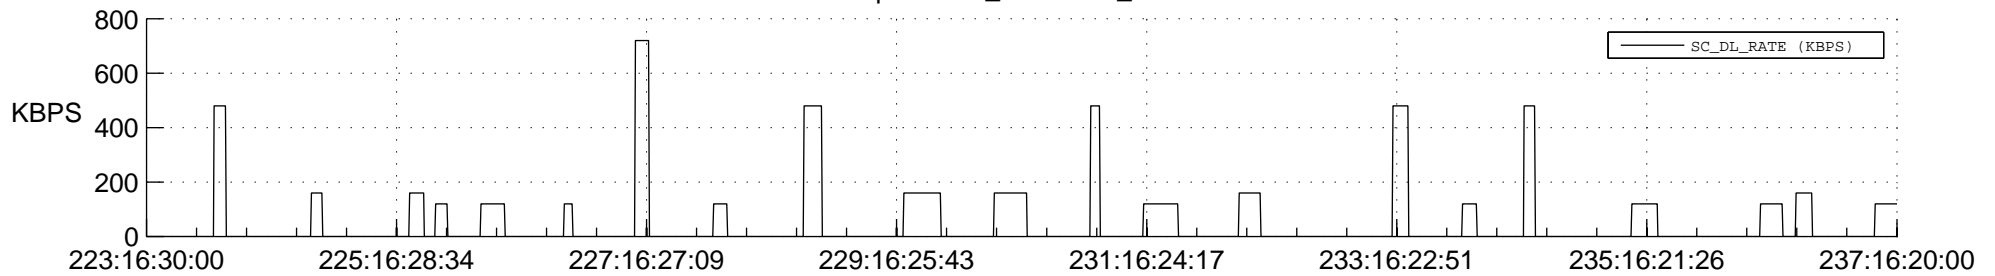

STEREO BEHIND SSR PCT Full Prediction

SWAVES_Percent_Full_Prediction

IMPACT_Percent_Full_Prediction

PLASTIC_Percent_Full_Prediction

Spacecraft_DownLink_Rate

Ground Time (2013:223:16:30:00.000 -2013:237:16:20:00.000)