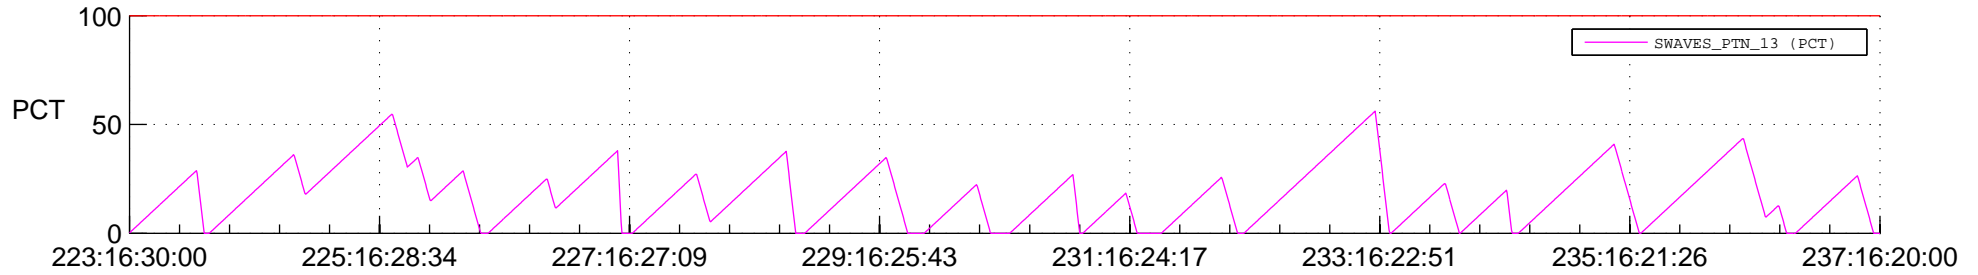

STEREO BEHIND SSR PCT Full Prediction

SWAVES_Percent_Full_Prediction

IMPACT_Percent_Full_Prediction

PLASTIC_Percent_Full_Prediction

Spacecraft_DownLink_Rate

Ground Time (2013:223:16:30:00.000 -2013:237:16:20:00.000)