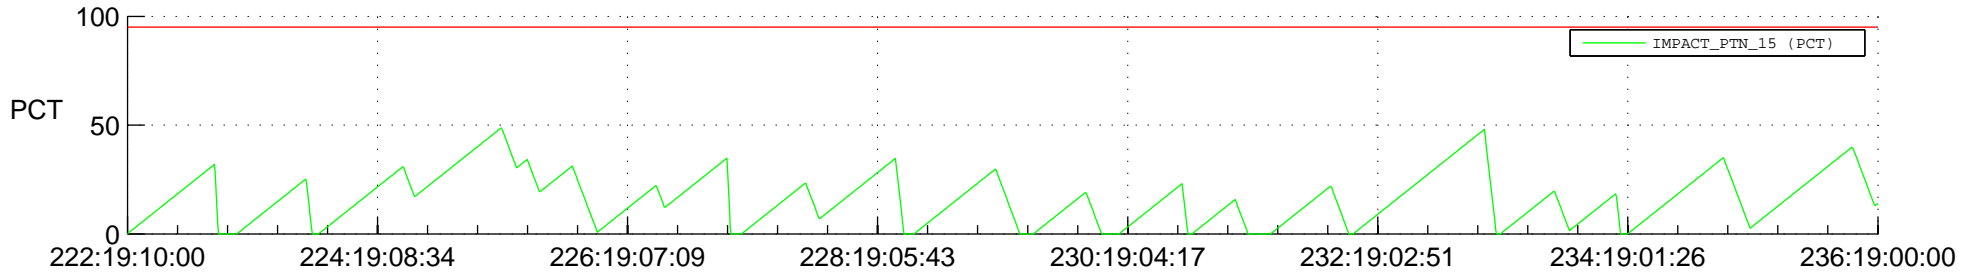

STEREO BEHIND SSR PCT Full Prediction

SWAVES_Percent_Full_Prediction

IMPACT_Percent_Full_Prediction

PLASTIC_Percent_Full_Prediction

Spacecraft_DownLink_Rate

Ground Time (2013:222:19:10:00.000 -2013:236:19:00:00.000)