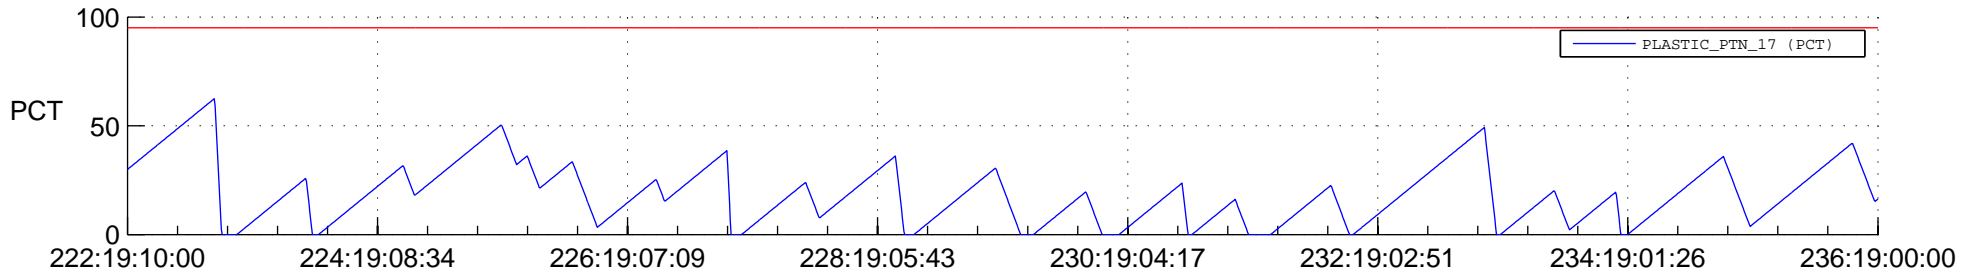

STEREO BEHIND SSR PCT Full Prediction

SWAVES_Percent_Full_Prediction

IMPACT_Percent_Full_Prediction

PLASTIC_Percent_Full_Prediction

Spacecraft_DownLink_Rate

Ground Time (2013:222:19:10:00.000 -2013:236:19:00:00.000)