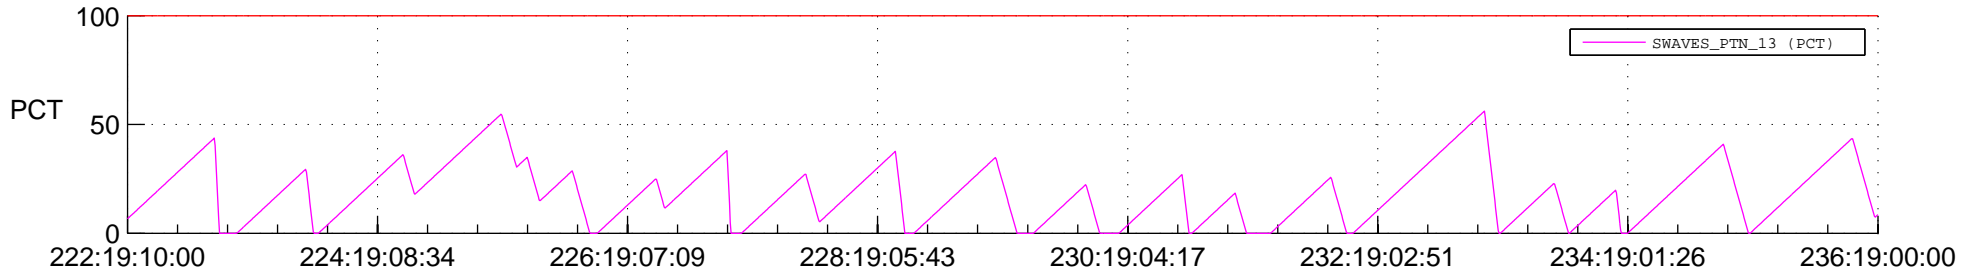

STEREO BEHIND SSR PCT Full Prediction

SWAVES_Percent_Full_Prediction

IMPACT_Percent_Full_Prediction

PLASTIC_Percent_Full_Prediction

Spacecraft_DownLink_Rate

Ground Time (2013:222:19:10:00.000 -2013:236:19:00:00.000)