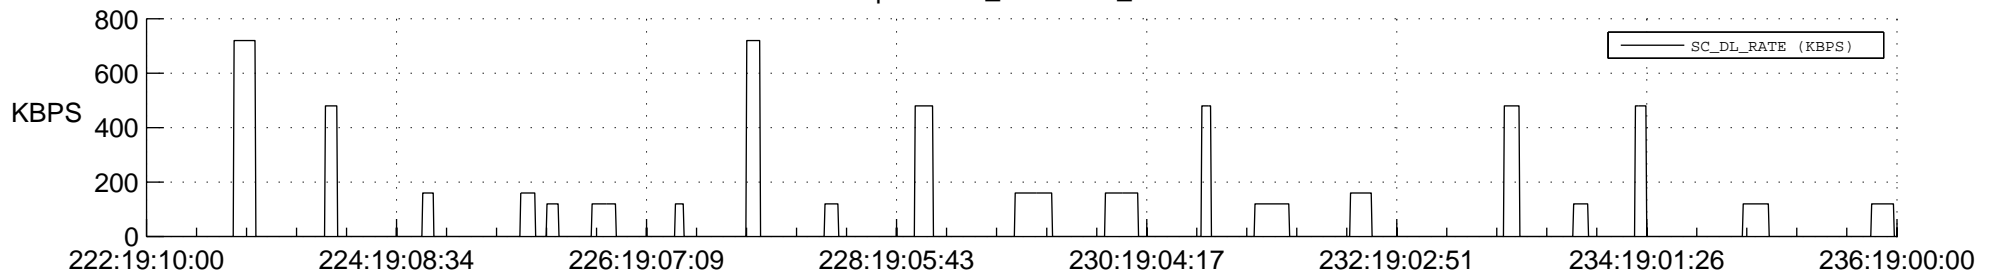

STEREO BEHIND SSR PCT Full Prediction

SWAVES_Percent_Full_Prediction

IMPACT_Percent_Full_Prediction

PLASTIC_Percent_Full_Prediction

Spacecraft_DownLink_Rate

Ground Time (2013:222:19:10:00.000 -2013:236:19:00:00.000)