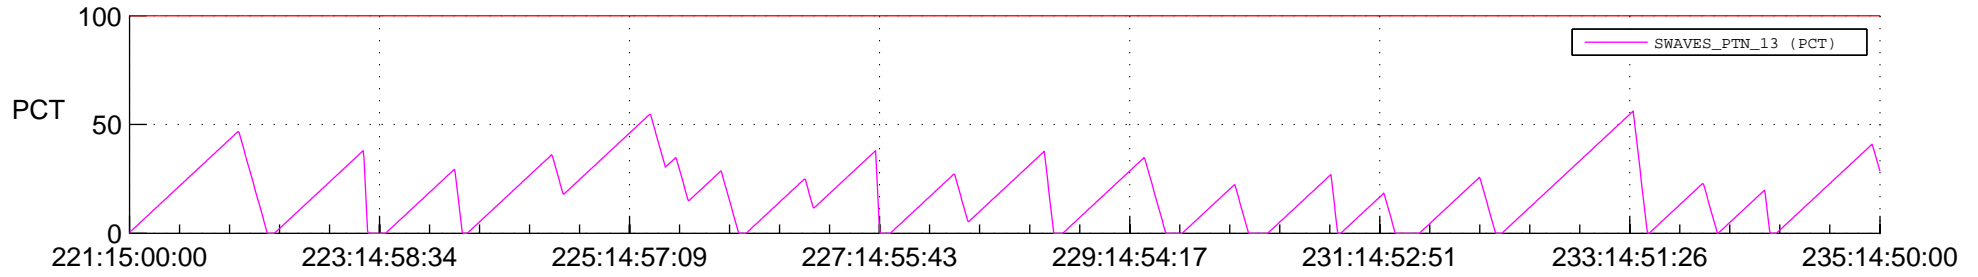

STEREO BEHIND SSR PCT Full Prediction

SWAVES_Percent_Full_Prediction

IMPACT_Percent_Full_Prediction

PLASTIC_Percent_Full_Prediction

Spacecraft_DownLink_Rate