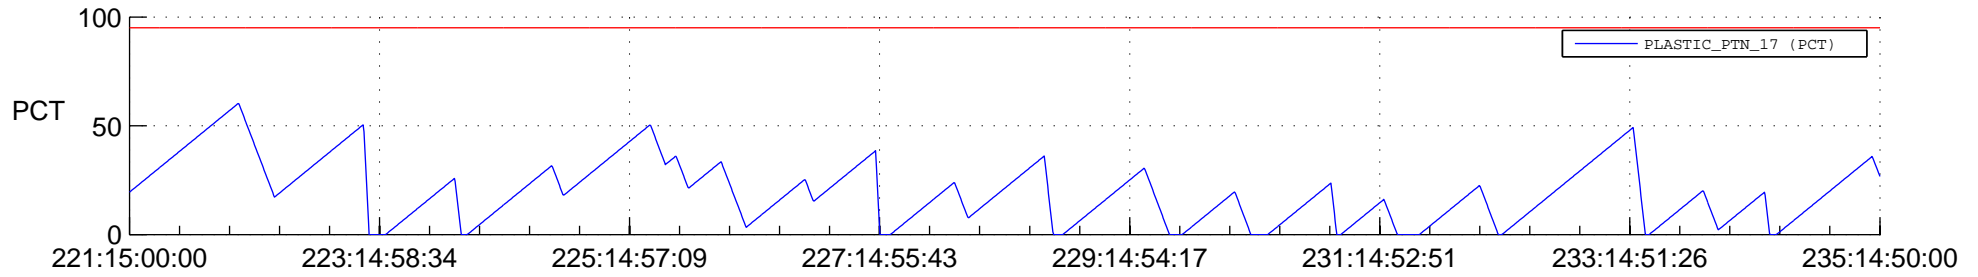

STEREO BEHIND SSR PCT Full Prediction

SWAVES_Percent_Full_Prediction

IMPACT_Percent_Full_Prediction

PLASTIC_Percent_Full_Prediction

Spacecraft_DownLink_Rate