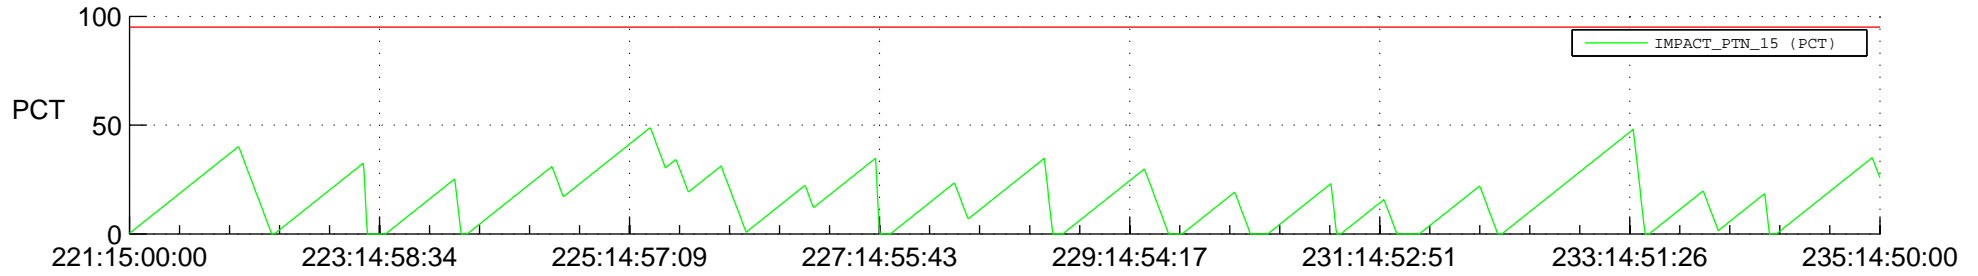

STEREO BEHIND SSR PCT Full Prediction

SWAVES_Percent_Full_Prediction

IMPACT_Percent_Full_Prediction

PLASTIC_Percent_Full_Prediction

Spacecraft_DownLink_Rate