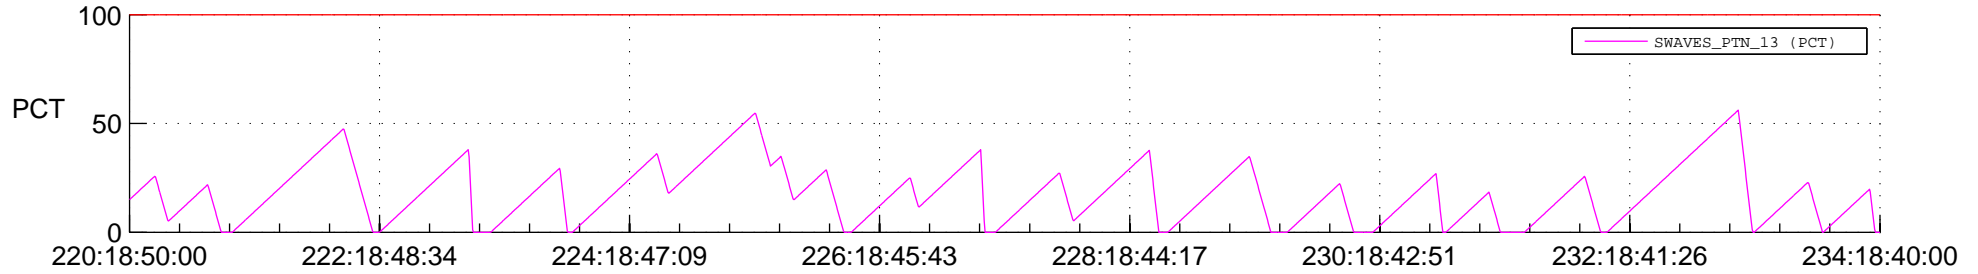

STEREO BEHIND SSR PCT Full Prediction

SWAVES_Percent_Full_Prediction

IMPACT_Percent_Full_Prediction

PLASTIC_Percent_Full_Prediction

Spacecraft_DownLink_Rate