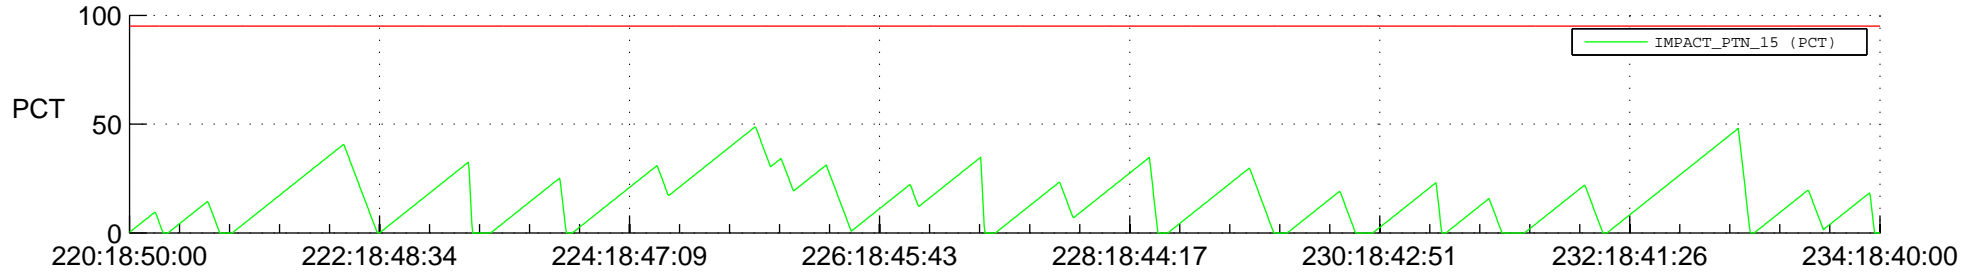

STEREO BEHIND SSR PCT Full Prediction

SWAVES_Percent_Full_Prediction

IMPACT_Percent_Full_Prediction

PLASTIC_Percent_Full_Prediction

Spacecraft_DownLink_Rate