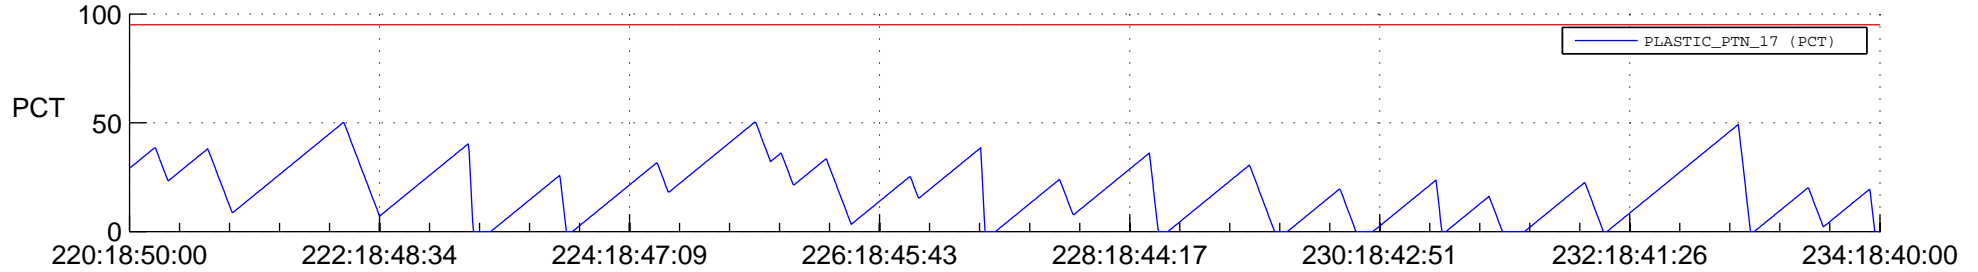

STEREO BEHIND SSR PCT Full Prediction

SWAVES_Percent_Full_Prediction

IMPACT_Percent_Full_Prediction

PLASTIC_Percent_Full_Prediction

Spacecraft_DownLink_Rate