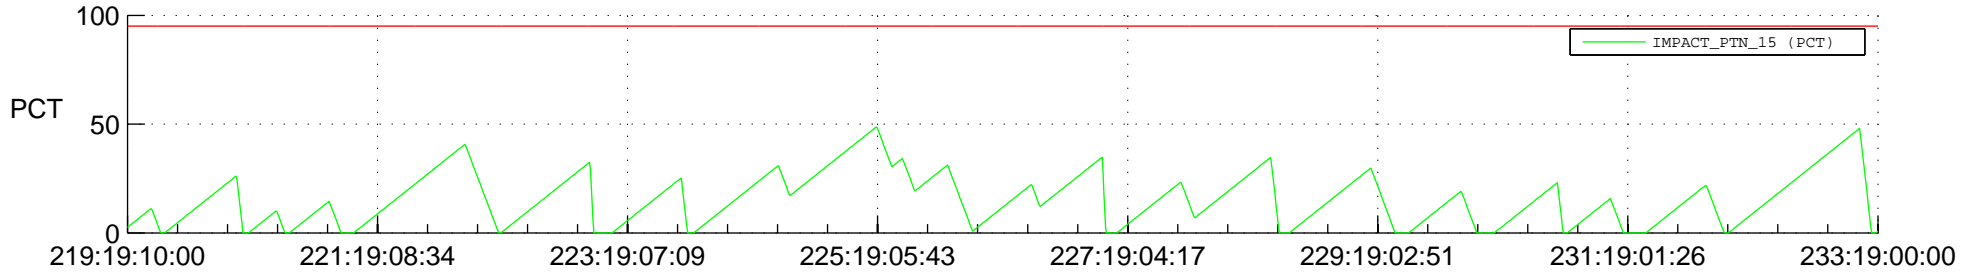

STEREO BEHIND SSR PCT Full Prediction

SWAVES_Percent_Full_Prediction

IMPACT_Percent_Full_Prediction

PLASTIC_Percent_Full_Prediction

Spacecraft_DownLink_Rate

Ground Time (2013:219:19:10:00.000 -2013:233:19:00:00.000)