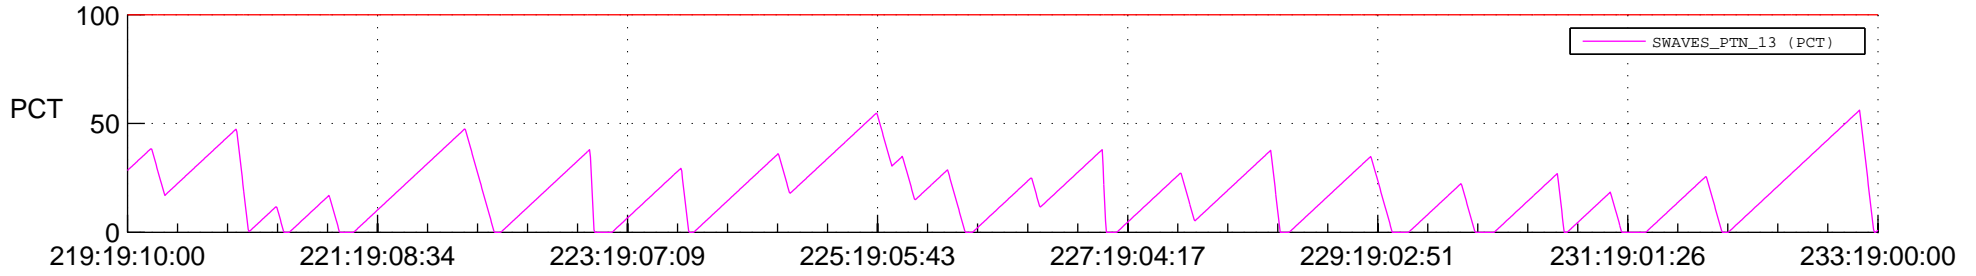

STEREO BEHIND SSR PCT Full Prediction

SWAVES_Percent_Full_Prediction

IMPACT_Percent_Full_Prediction

PLASTIC_Percent_Full_Prediction

Spacecraft_DownLink_Rate

Ground Time (2013:219:19:10:00.000 -2013:233:19:00:00.000)