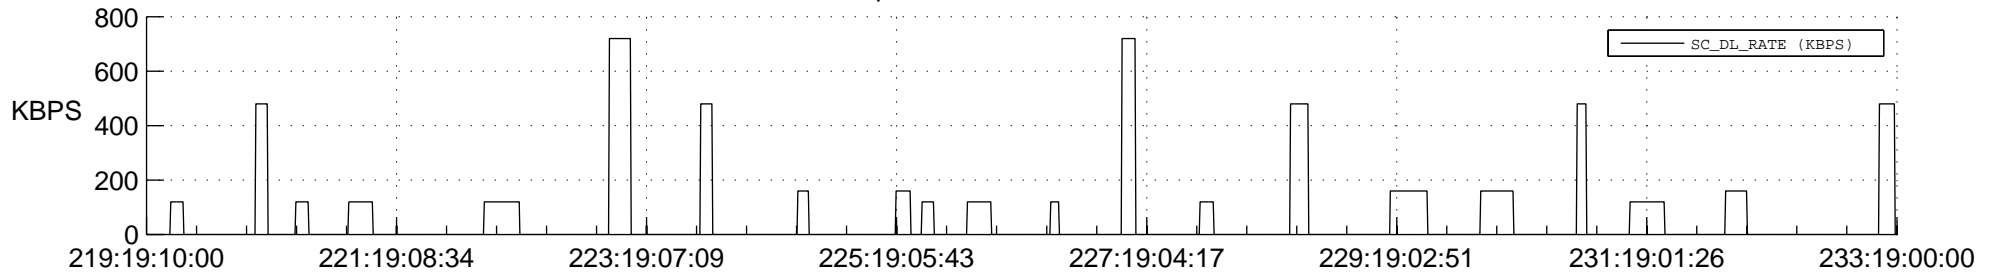

STEREO BEHIND SSR PCT Full Prediction

SWAVES_Percent_Full_Prediction

IMPACT_Percent_Full_Prediction

PLASTIC_Percent_Full_Prediction

Spacecraft_DownLink_Rate

Ground Time (2013:219:19:10:00.000 -2013:233:19:00:00.000)