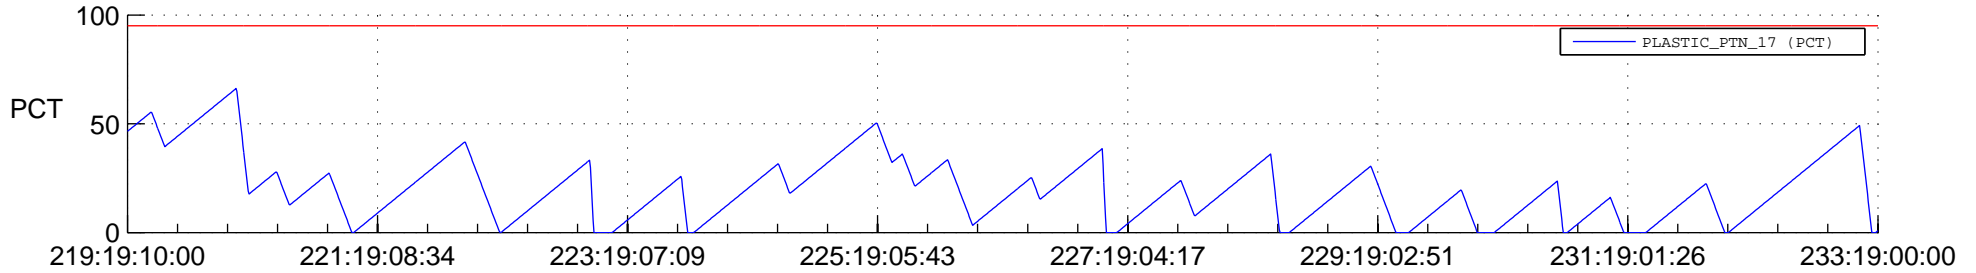

STEREO BEHIND SSR PCT Full Prediction

SWAVES_Percent_Full_Prediction

IMPACT_Percent_Full_Prediction

PLASTIC_Percent_Full_Prediction

Spacecraft_DownLink_Rate

Ground Time (2013:219:19:10:00.000 -2013:233:19:00:00.000)