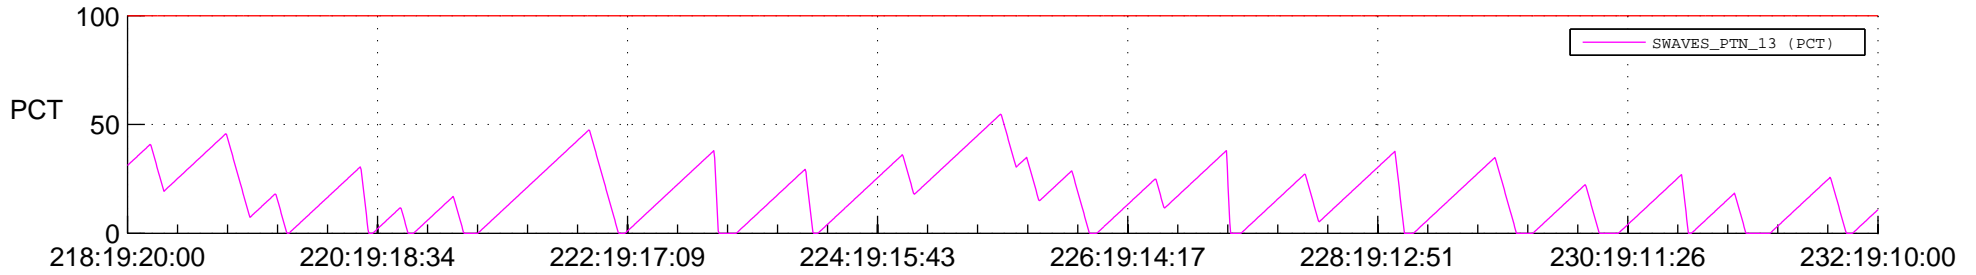

STEREO BEHIND SSR PCT Full Prediction

SWAVES_Percent_Full_Prediction

IMPACT_Percent_Full_Prediction

PLASTIC_Percent_Full_Prediction

Spacecraft_DownLink_Rate

Ground Time (2013:218:19:20:00.000 -2013:232:19:10:00.000)