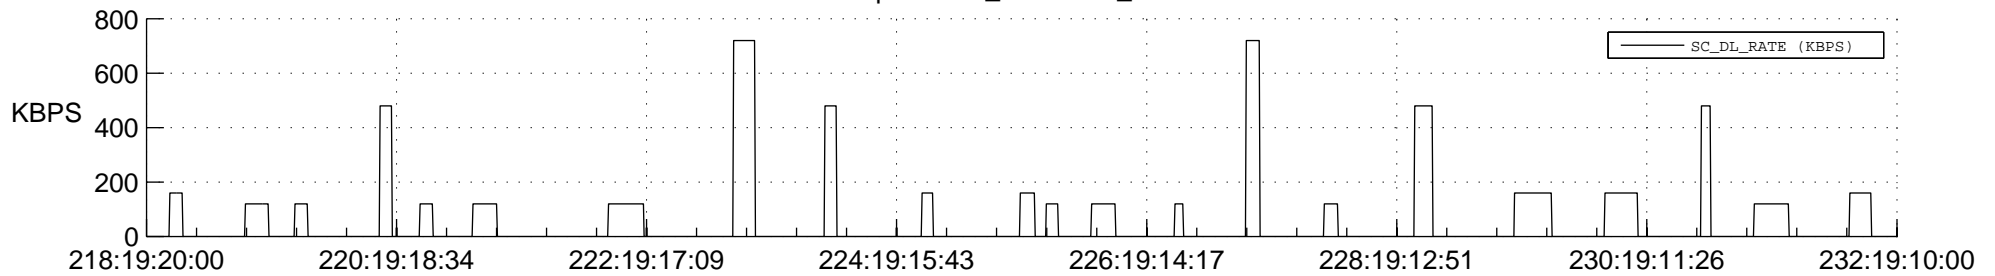

STEREO BEHIND SSR PCT Full Prediction

SWAVES_Percent_Full_Prediction

IMPACT_Percent_Full_Prediction

PLASTIC_Percent_Full_Prediction

Spacecraft_DownLink_Rate

Ground Time (2013:218:19:20:00.000 -2013:232:19:10:00.000)