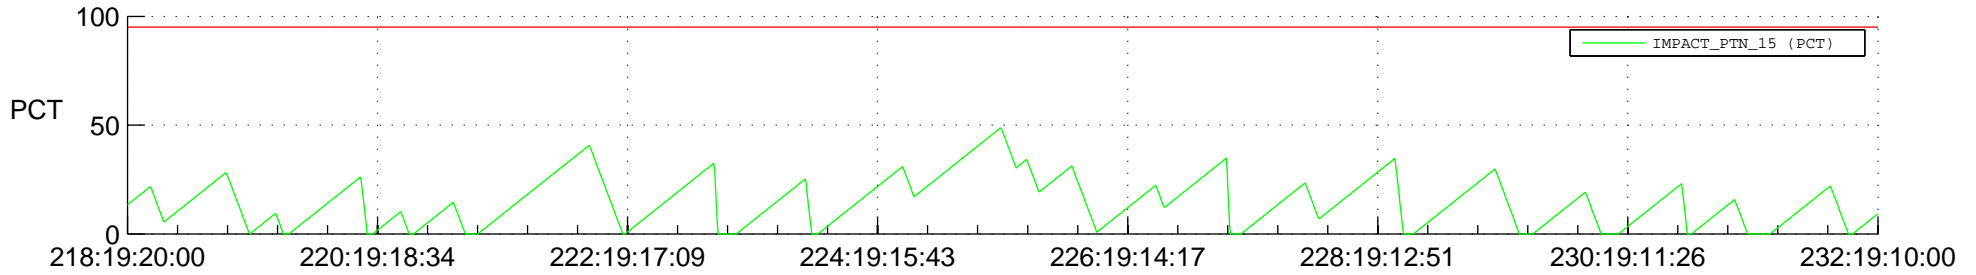

STEREO BEHIND SSR PCT Full Prediction

SWAVES_Percent_Full_Prediction

IMPACT_Percent_Full_Prediction

PLASTIC_Percent_Full_Prediction

Spacecraft_DownLink_Rate

Ground Time (2013:218:19:20:00.000 -2013:232:19:10:00.000)