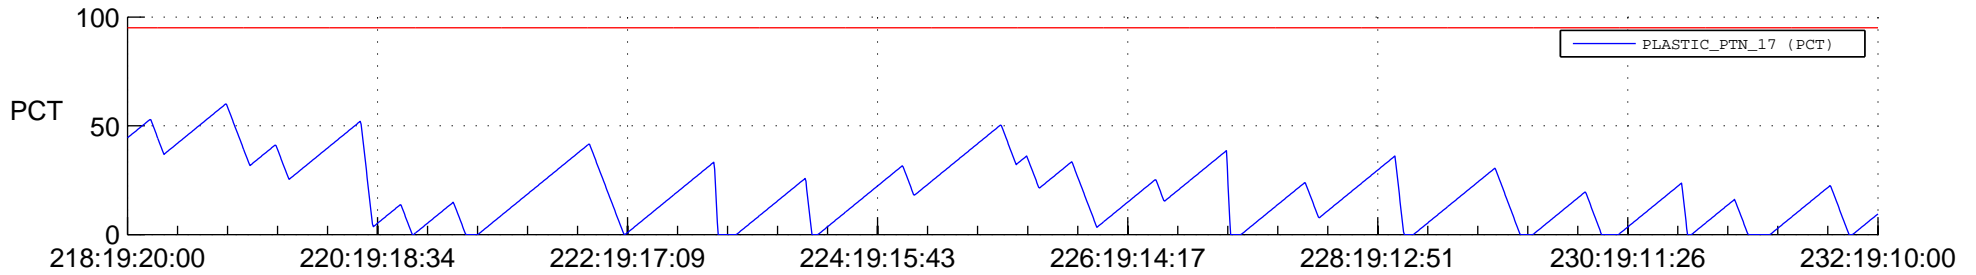

STEREO BEHIND SSR PCT Full Prediction

SWAVES_Percent_Full_Prediction

IMPACT_Percent_Full_Prediction

PLASTIC_Percent_Full_Prediction

Spacecraft_DownLink_Rate

Ground Time (2013:218:19:20:00.000 -2013:232:19:10:00.000)