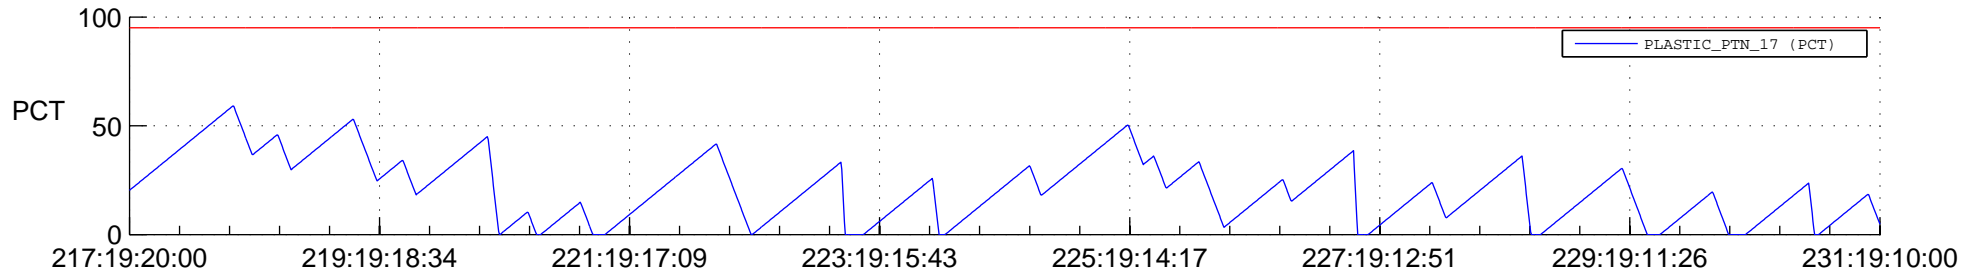

STEREO BEHIND SSR PCT Full Prediction

SWAVES_Percent_Full_Prediction

IMPACT_Percent_Full_Prediction

PLASTIC_Percent_Full_Prediction

Spacecraft_DownLink_Rate