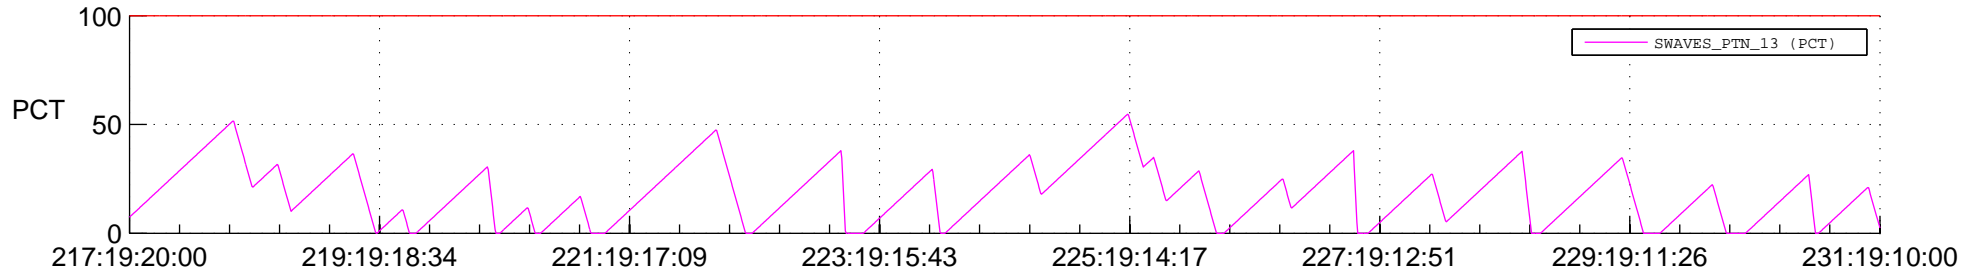

STEREO BEHIND SSR PCT Full Prediction

SWAVES_Percent_Full_Prediction

IMPACT_Percent_Full_Prediction

PLASTIC_Percent_Full_Prediction

Spacecraft_DownLink_Rate