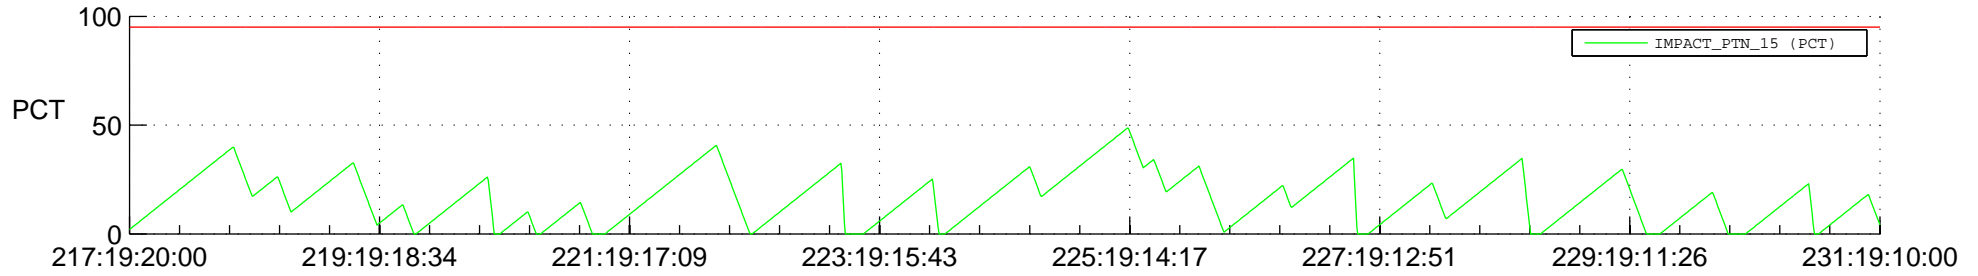

STEREO BEHIND SSR PCT Full Prediction

SWAVES_Percent_Full_Prediction

IMPACT_Percent_Full_Prediction

PLASTIC_Percent_Full_Prediction

Spacecraft_DownLink_Rate