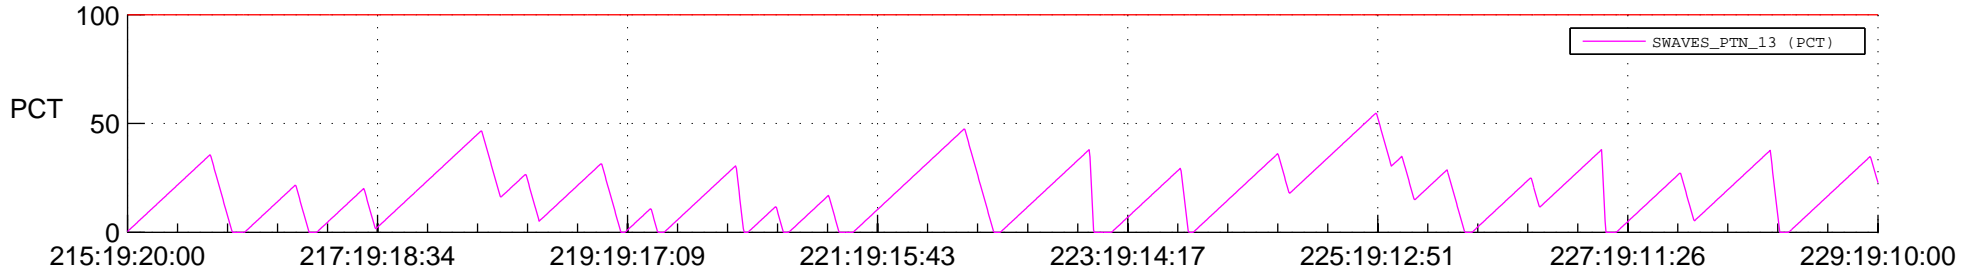

# STEREO BEHIND SSR PCT Full Prediction

## SWAVES\_Percent\_Full\_Prediction