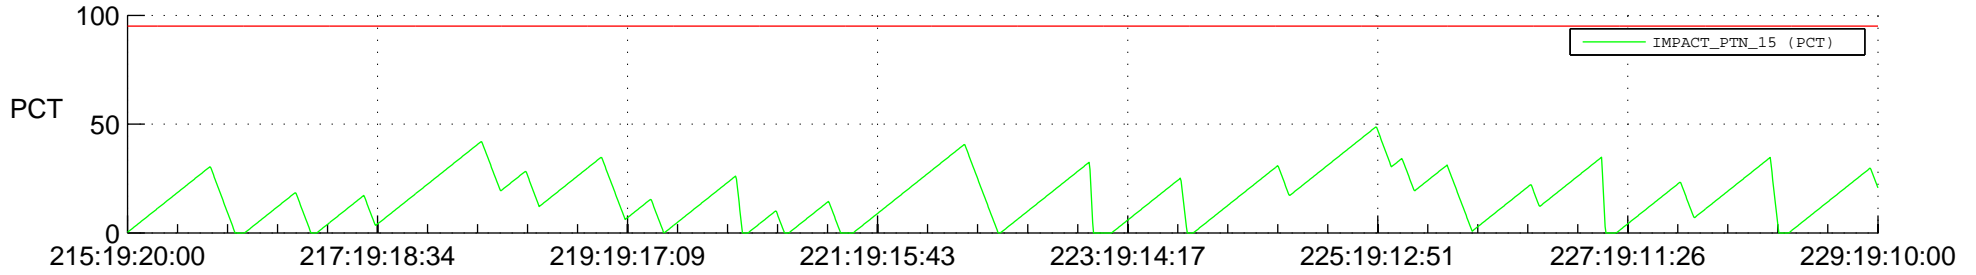

IMPACT_Percent_Full_Prediction