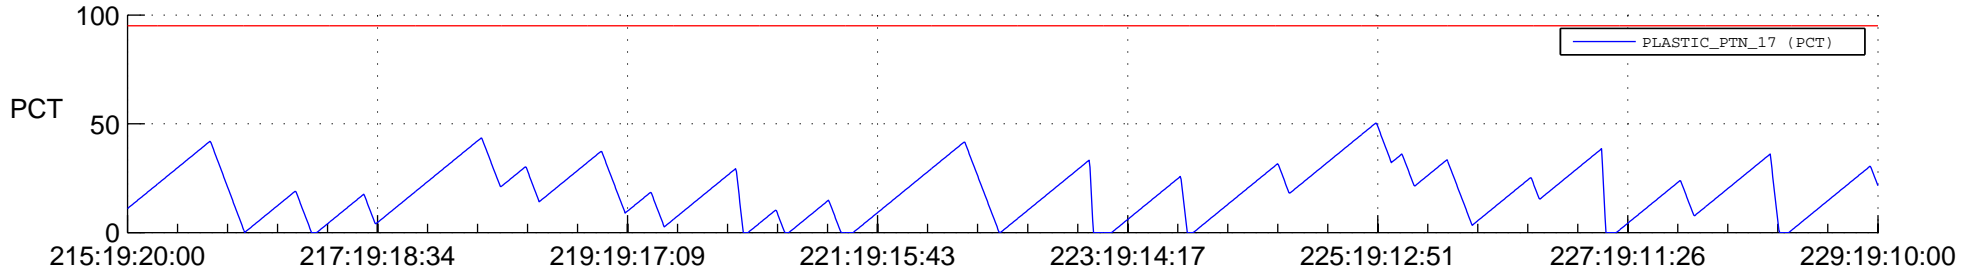

PLASTIC_Percent_Full_Prediction