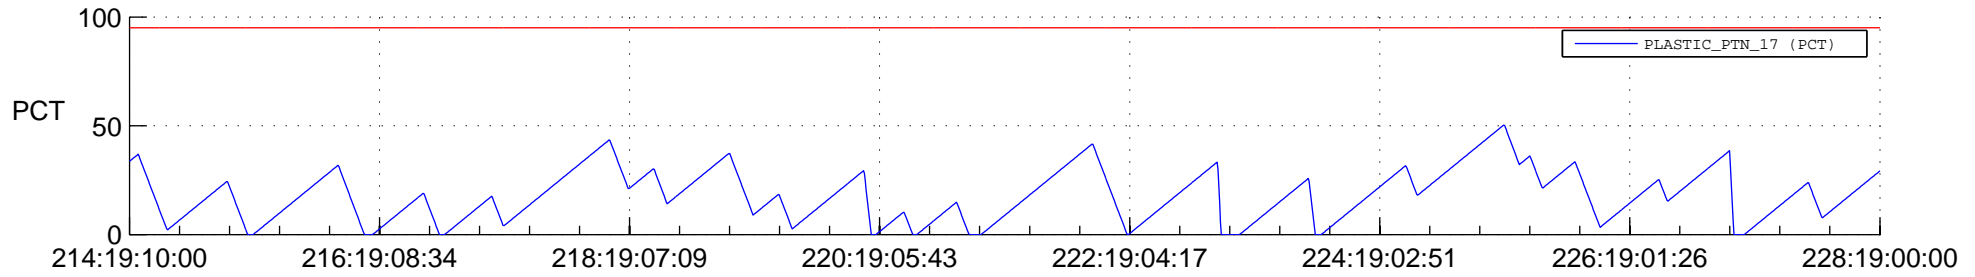

STEREO BEHIND SSR PCT Full Prediction

SWAVES_Percent_Full_Prediction

IMPACT_Percent_Full_Prediction

PLASTIC_Percent_Full_Prediction

Spacecraft_DownLink_Rate