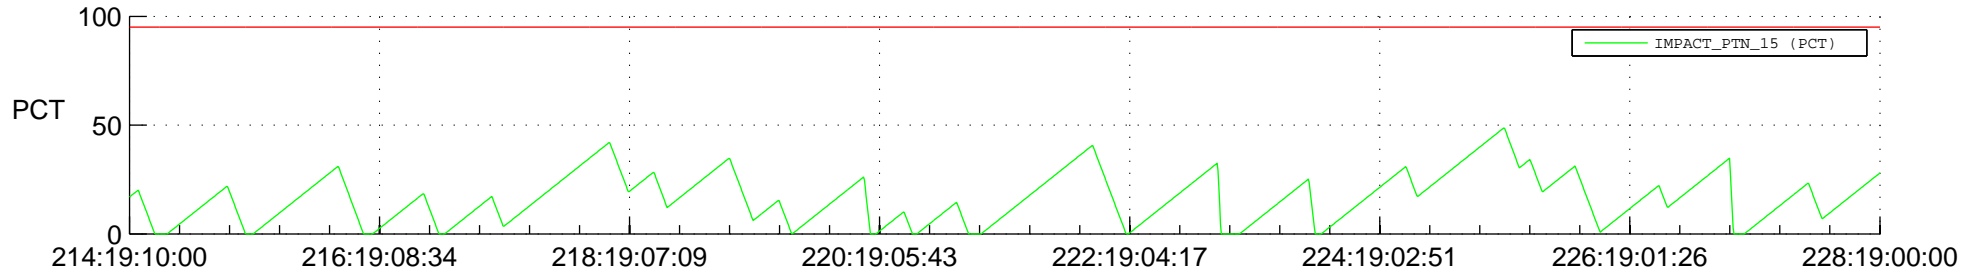

STEREO BEHIND SSR PCT Full Prediction

SWAVES_Percent_Full_Prediction

IMPACT_Percent_Full_Prediction

PLASTIC_Percent_Full_Prediction

Spacecraft_DownLink_Rate