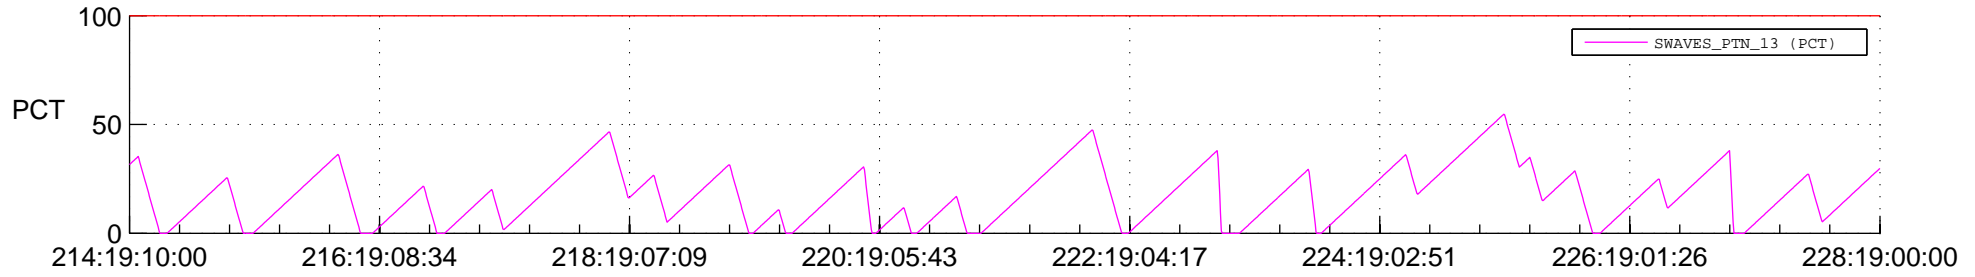

STEREO BEHIND SSR PCT Full Prediction

SWAVES_Percent_Full_Prediction

IMPACT_Percent_Full_Prediction

PLASTIC_Percent_Full_Prediction

Spacecraft_DownLink_Rate