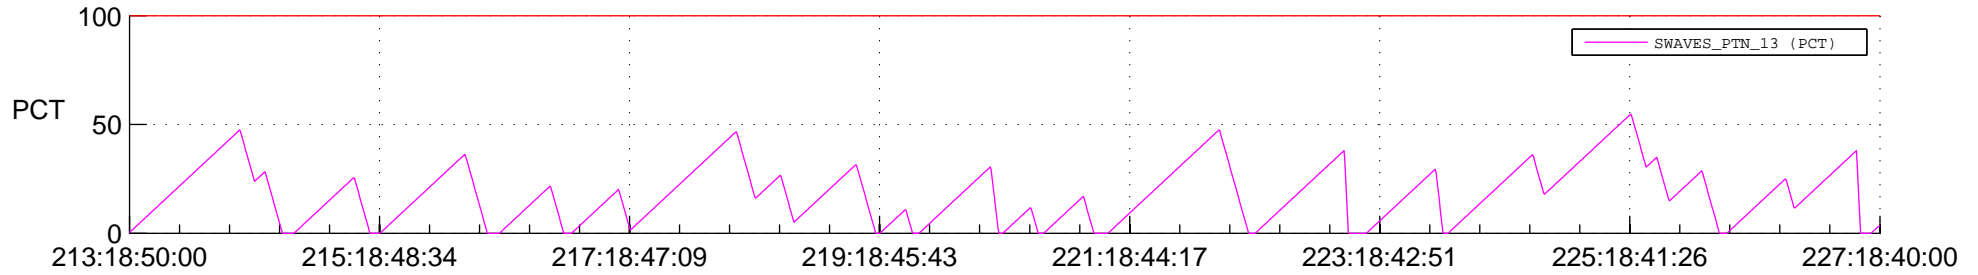

STEREO BEHIND SSR PCT Full Prediction

SWAVES_Percent_Full_Prediction

IMPACT_Percent_Full_Prediction

PLASTIC_Percent_Full_Prediction

Spacecraft_DownLink_Rate