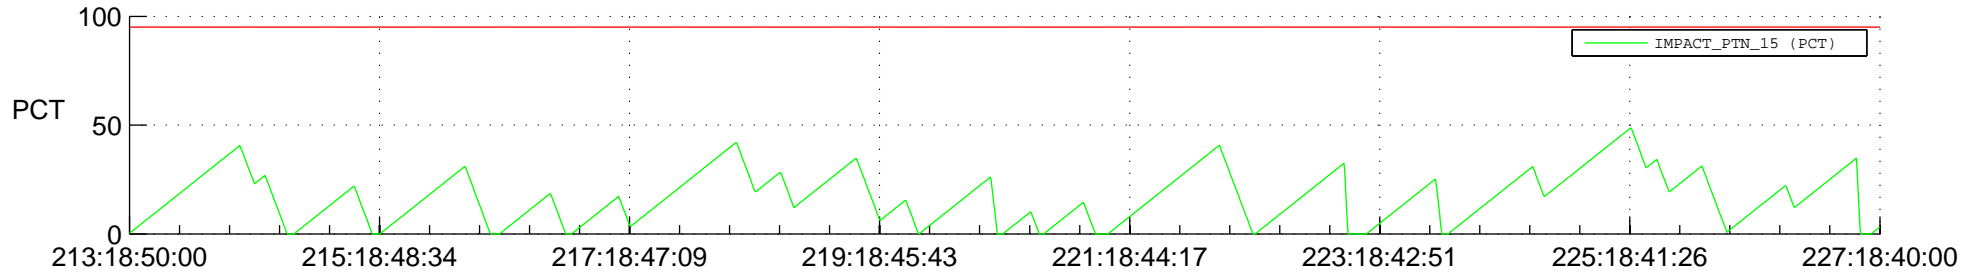

STEREO BEHIND SSR PCT Full Prediction

SWAVES_Percent_Full_Prediction

IMPACT_Percent_Full_Prediction

PLASTIC_Percent_Full_Prediction

Spacecraft_DownLink_Rate