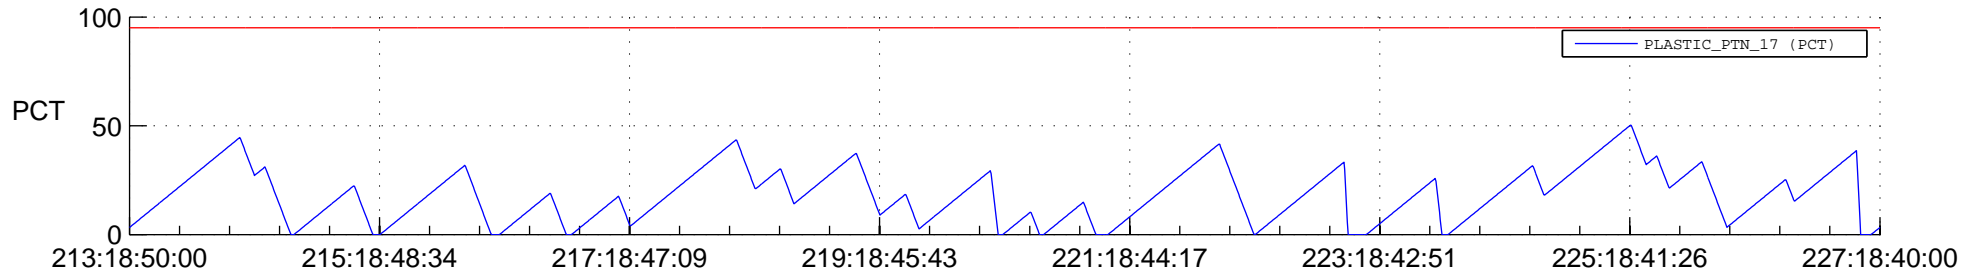

STEREO BEHIND SSR PCT Full Prediction

SWAVES_Percent_Full_Prediction

IMPACT_Percent_Full_Prediction

PLASTIC_Percent_Full_Prediction

Spacecraft_DownLink_Rate