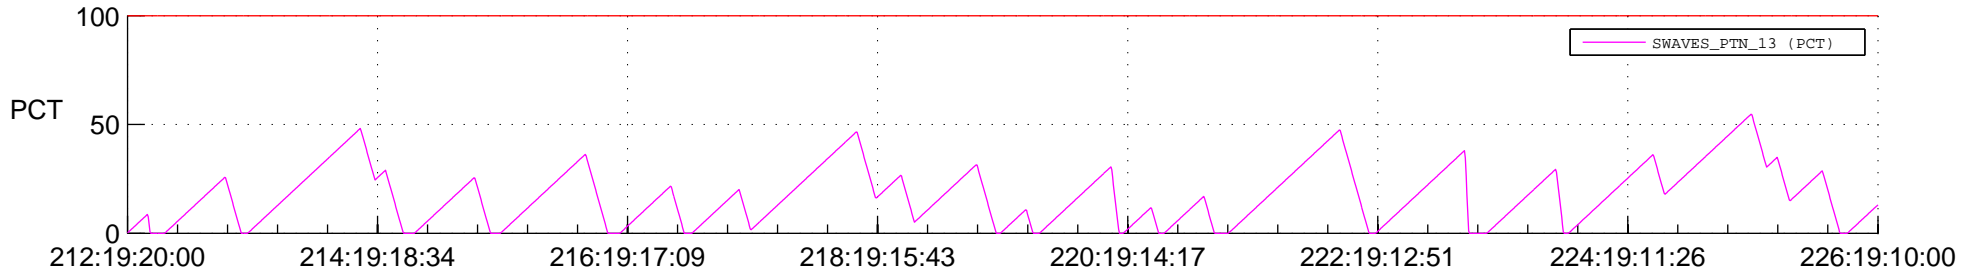

# STEREO BEHIND SSR PCT Full Prediction

## SWAVES\_Percent\_Full\_Prediction