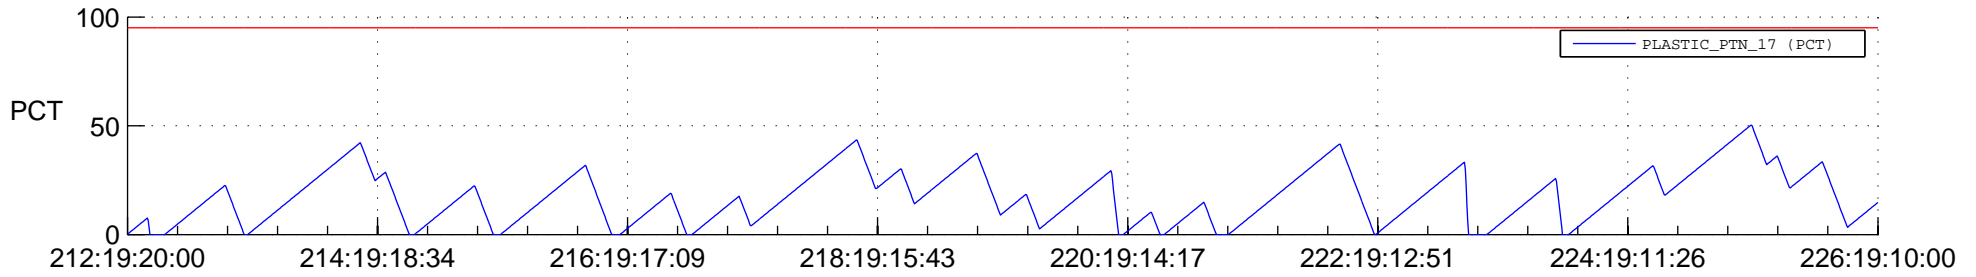

PLASTIC_Percent_Full_Prediction