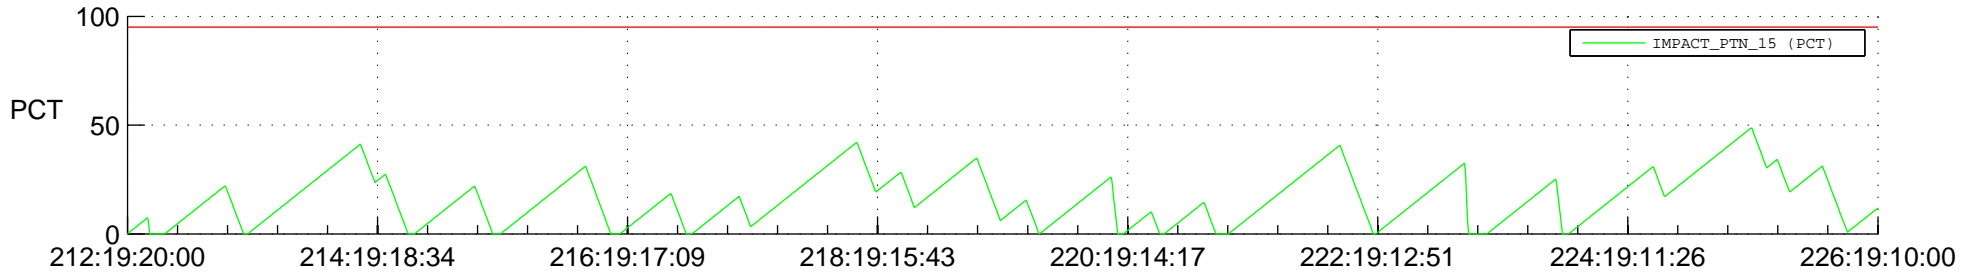

IMPACT_Percent_Full_Prediction