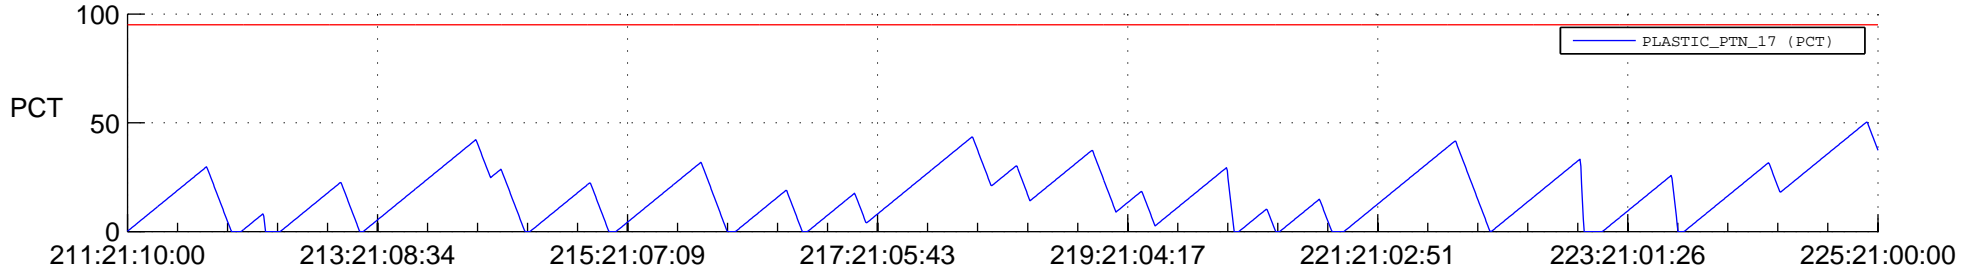

STEREO BEHIND SSR PCT Full Prediction

SWAVES_Percent_Full_Prediction

IMPACT_Percent_Full_Prediction

PLASTIC_Percent_Full_Prediction

Spacecraft_DownLink_Rate