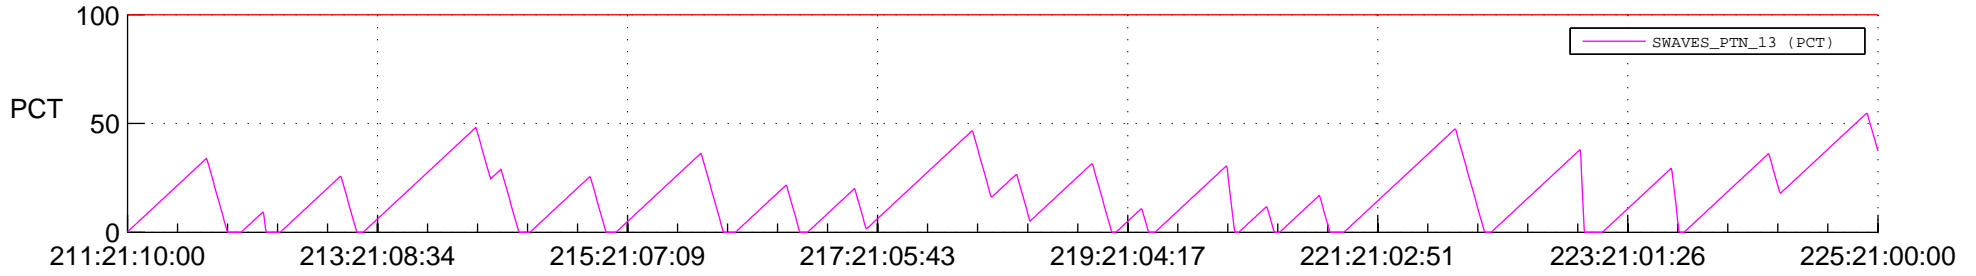

STEREO BEHIND SSR PCT Full Prediction

SWAVES_Percent_Full_Prediction

IMPACT_Percent_Full_Prediction

PLASTIC_Percent_Full_Prediction

Spacecraft_DownLink_Rate