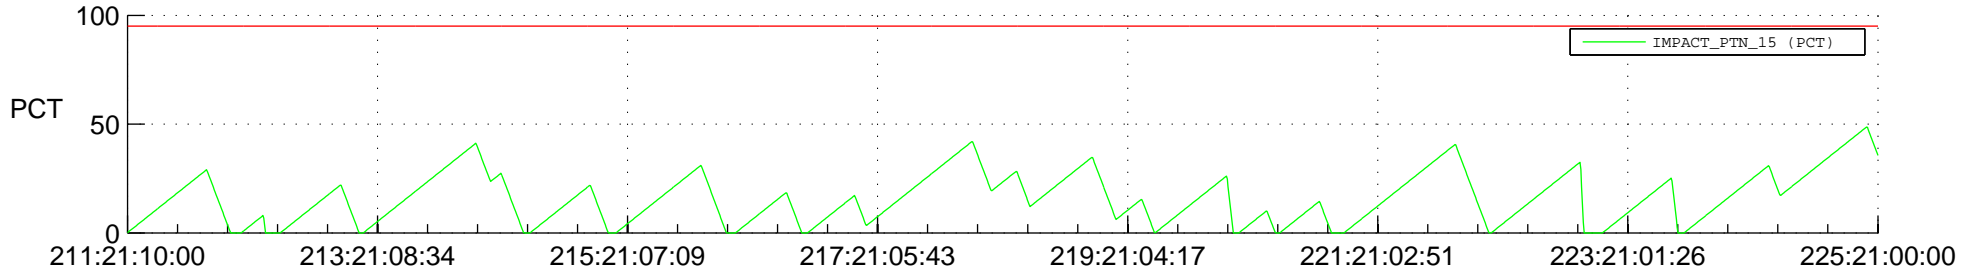

STEREO BEHIND SSR PCT Full Prediction

SWAVES_Percent_Full_Prediction

IMPACT_Percent_Full_Prediction

PLASTIC_Percent_Full_Prediction

Spacecraft_DownLink_Rate