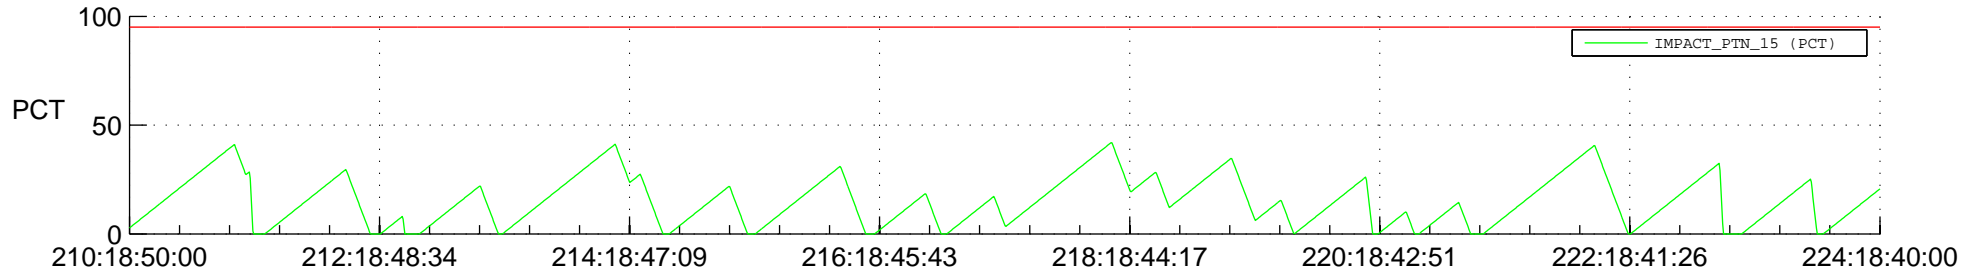

IMPACT_Percent_Full_Prediction