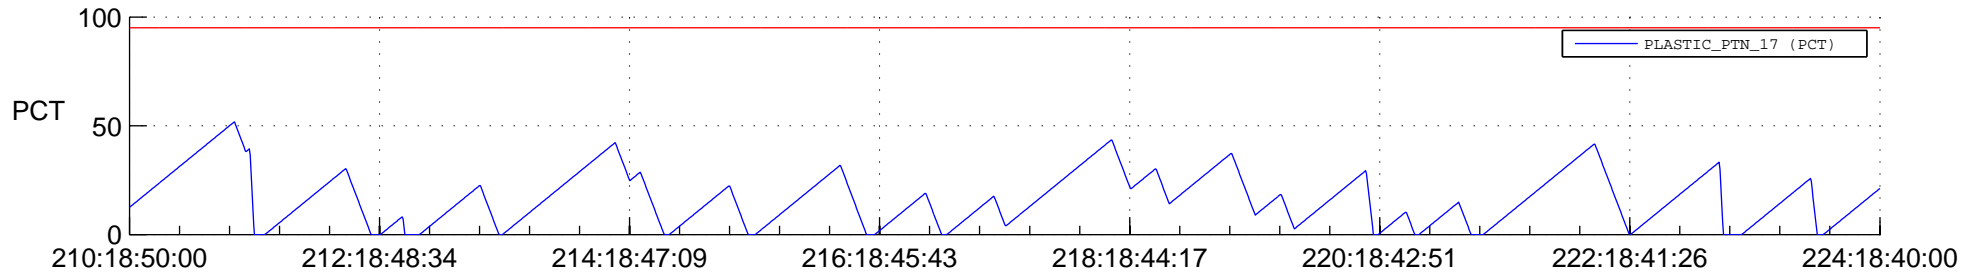

PLASTIC_Percent_Full_Prediction