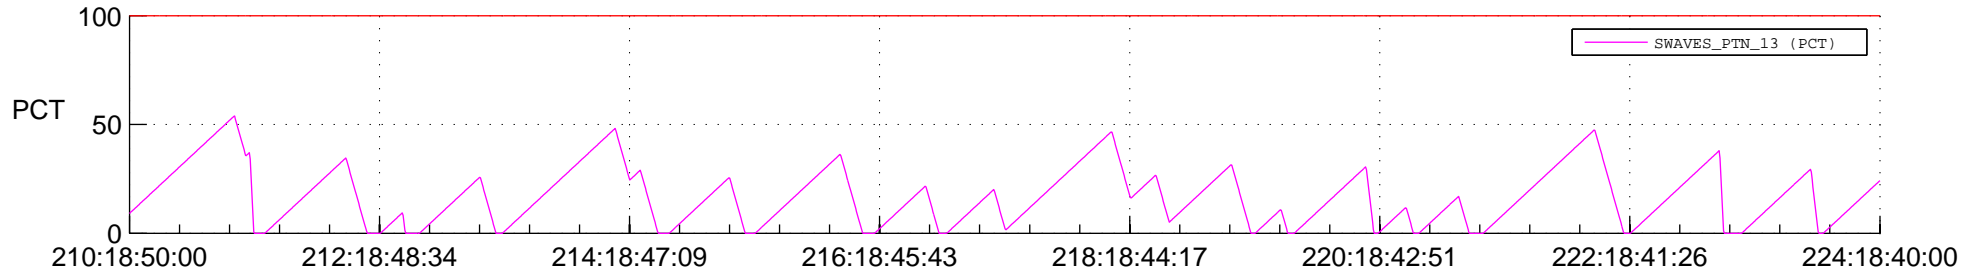

# STEREO BEHIND SSR PCT Full Prediction

## SWAVES\_Percent\_Full\_Prediction