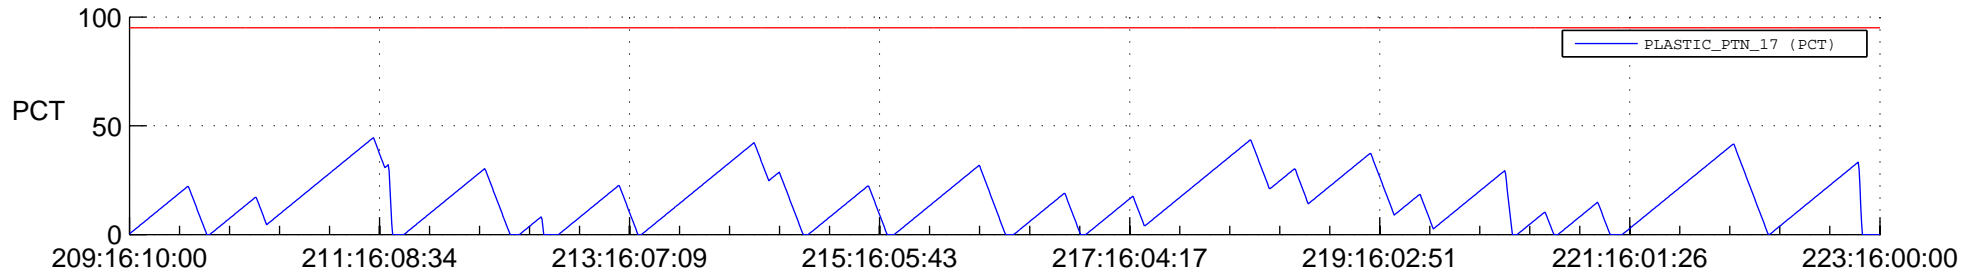

PLASTIC_Percent_Full_Prediction