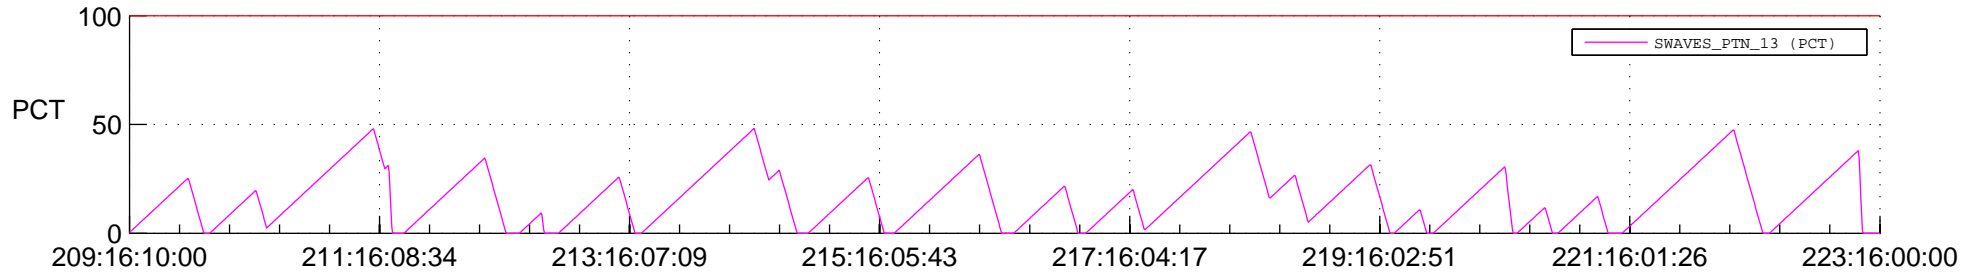

# STEREO BEHIND SSR PCT Full Prediction

## SWAVES\_Percent\_Full\_Prediction