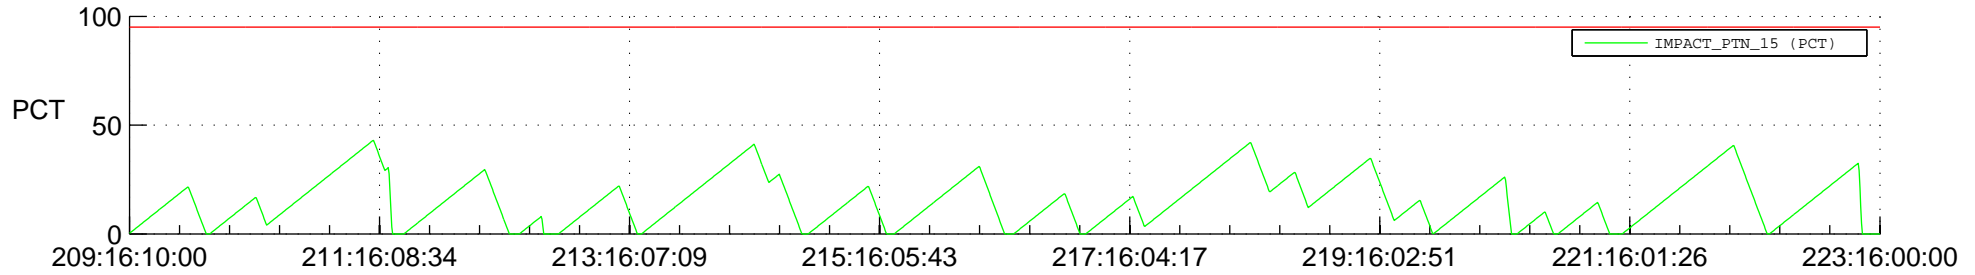

IMPACT_Percent_Full_Prediction