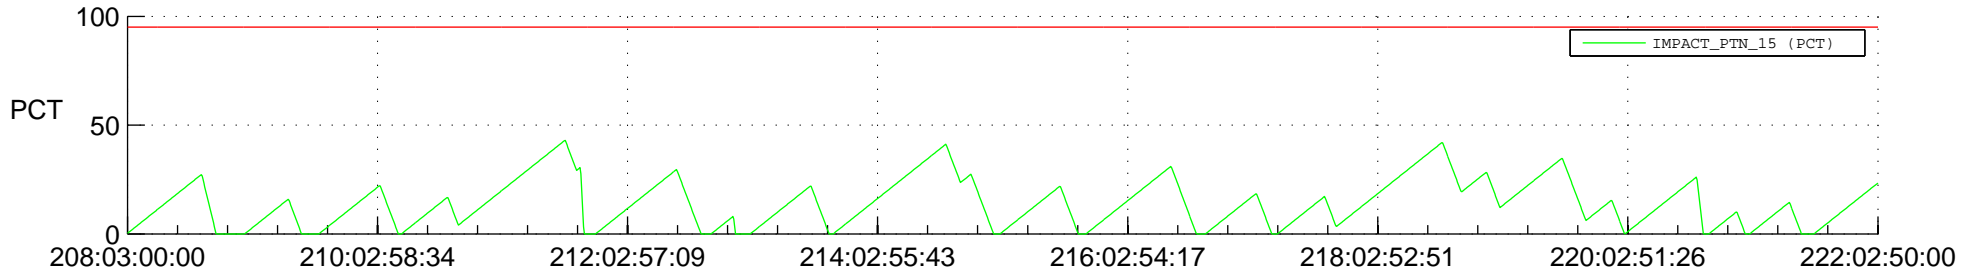

STEREO BEHIND SSR PCT Full Prediction

SWAVES_Percent_Full_Prediction

IMPACT_Percent_Full_Prediction

PLASTIC_Percent_Full_Prediction

Spacecraft_DownLink_Rate