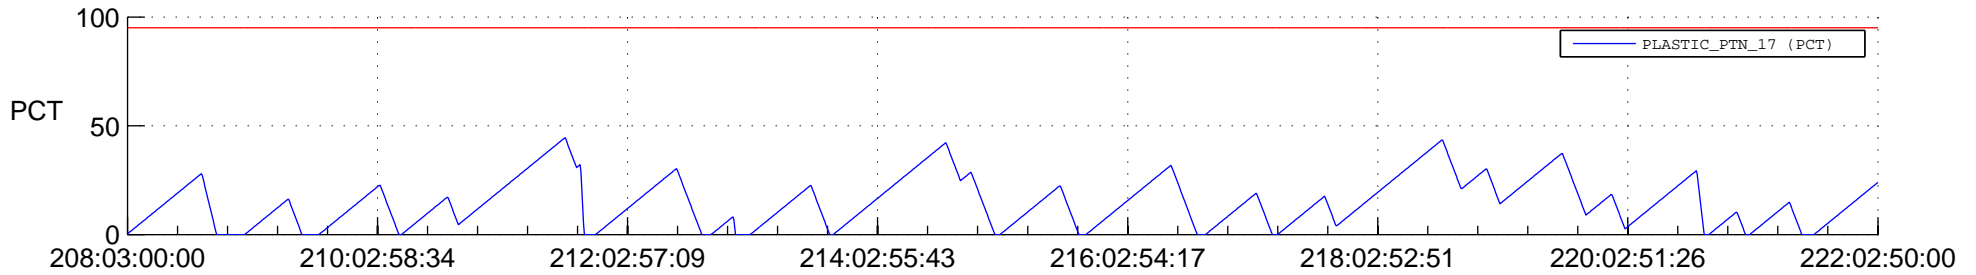

STEREO BEHIND SSR PCT Full Prediction

SWAVES_Percent_Full_Prediction

IMPACT_Percent_Full_Prediction

PLASTIC_Percent_Full_Prediction

Spacecraft_DownLink_Rate