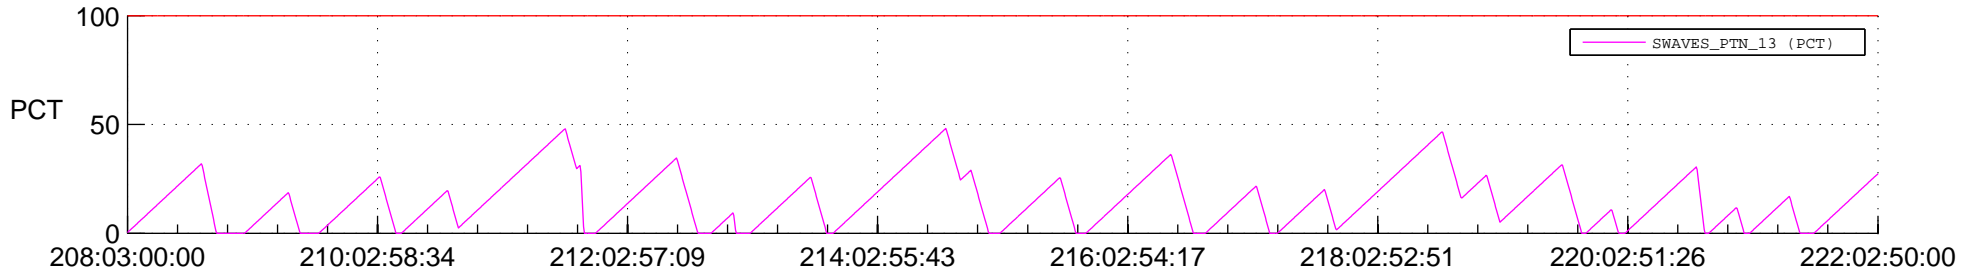

STEREO BEHIND SSR PCT Full Prediction

SWAVES_Percent_Full_Prediction

IMPACT_Percent_Full_Prediction

PLASTIC_Percent_Full_Prediction

Spacecraft_DownLink_Rate