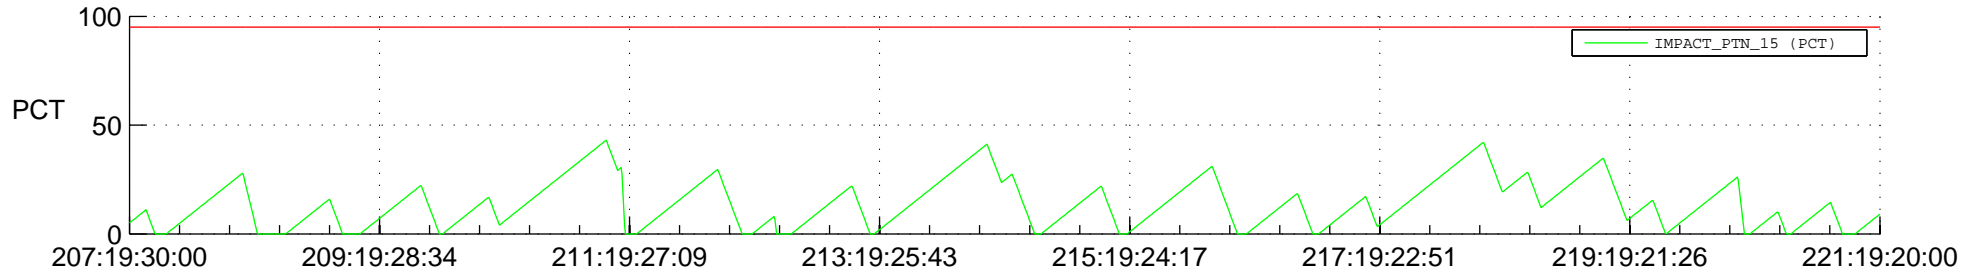

IMPACT_Percent_Full_Prediction