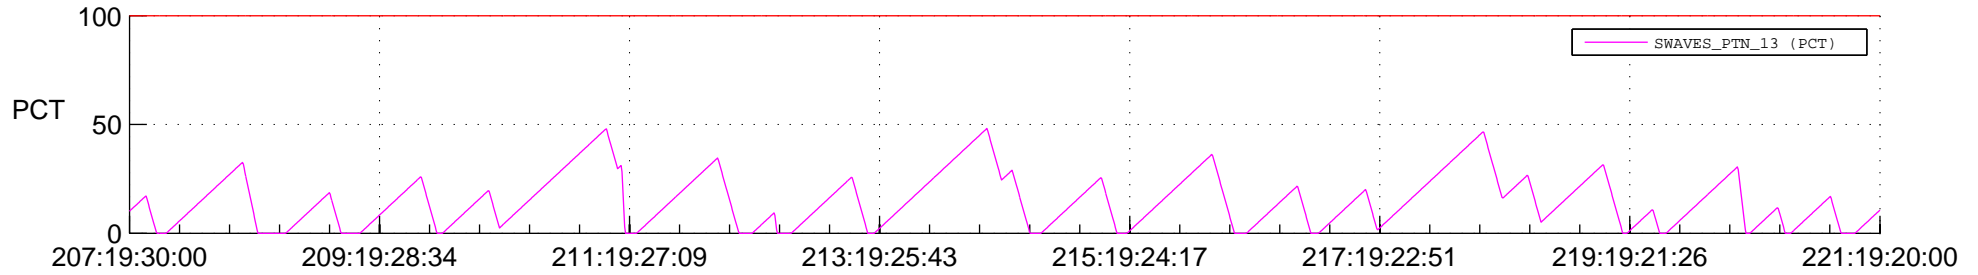

# STEREO BEHIND SSR PCT Full Prediction

## SWAVES\_Percent\_Full\_Prediction