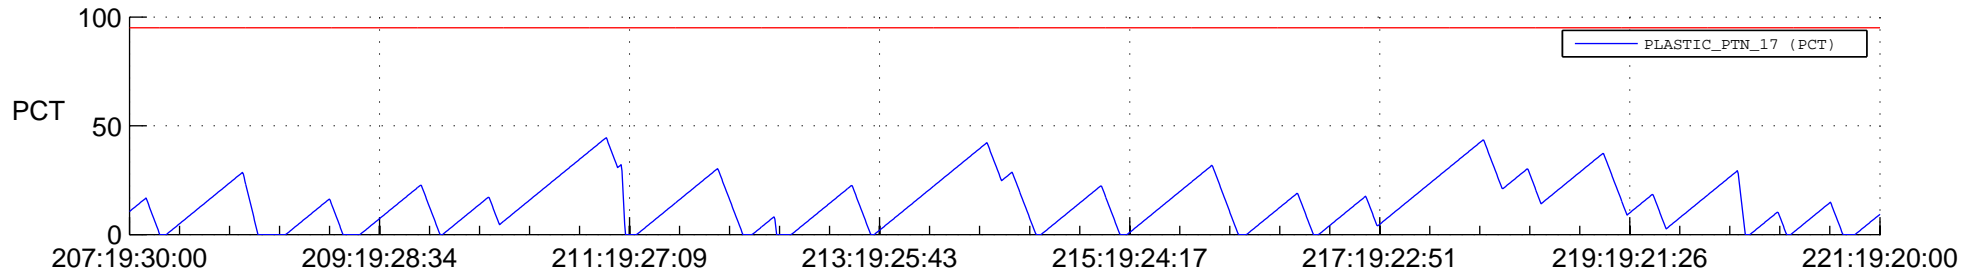

PLASTIC_Percent_Full_Prediction