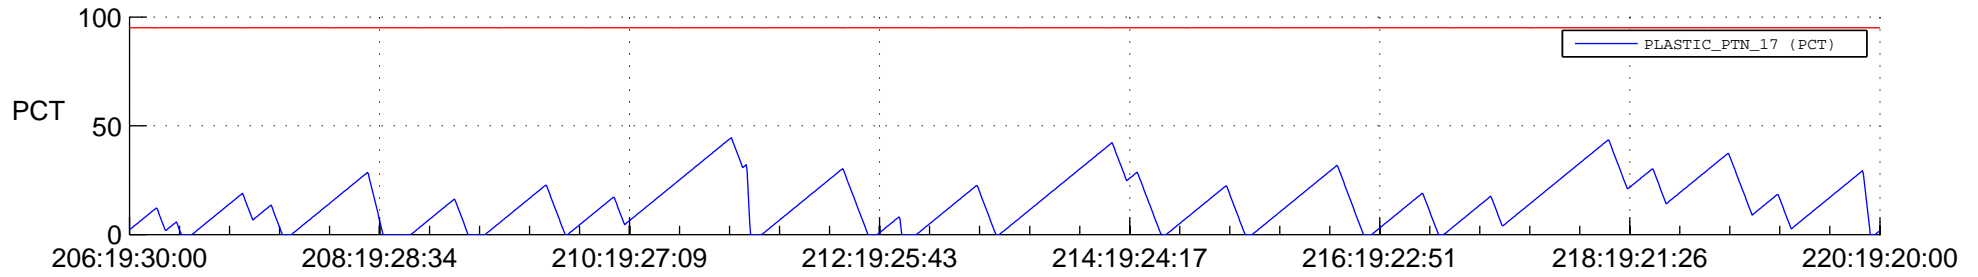

STEREO BEHIND SSR PCT Full Prediction

SWAVES_Percent_Full_Prediction

IMPACT_Percent_Full_Prediction

PLASTIC_Percent_Full_Prediction

Spacecraft_DownLink_Rate