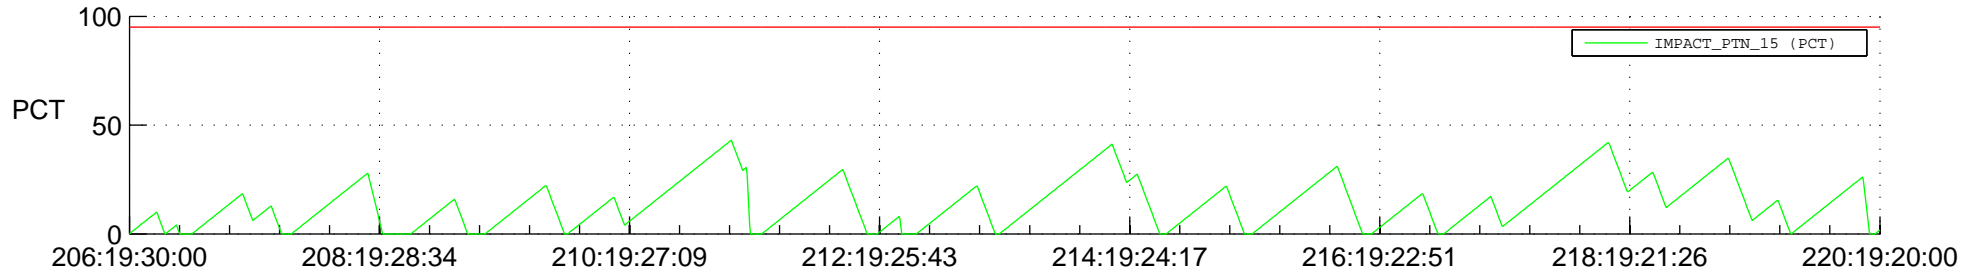

STEREO BEHIND SSR PCT Full Prediction

SWAVES_Percent_Full_Prediction

IMPACT_Percent_Full_Prediction

PLASTIC_Percent_Full_Prediction

Spacecraft_DownLink_Rate