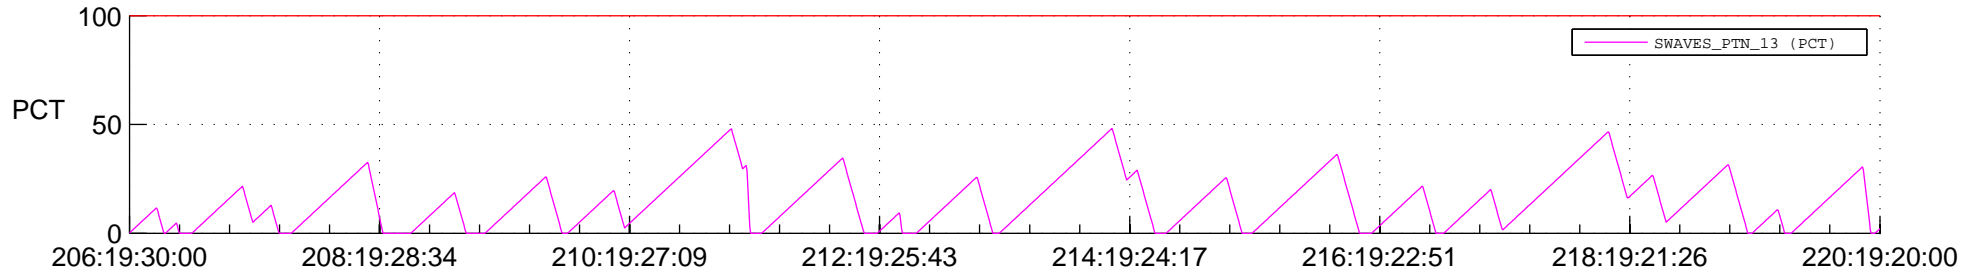

STEREO BEHIND SSR PCT Full Prediction

SWAVES_Percent_Full_Prediction

IMPACT_Percent_Full_Prediction

PLASTIC_Percent_Full_Prediction

Spacecraft_DownLink_Rate