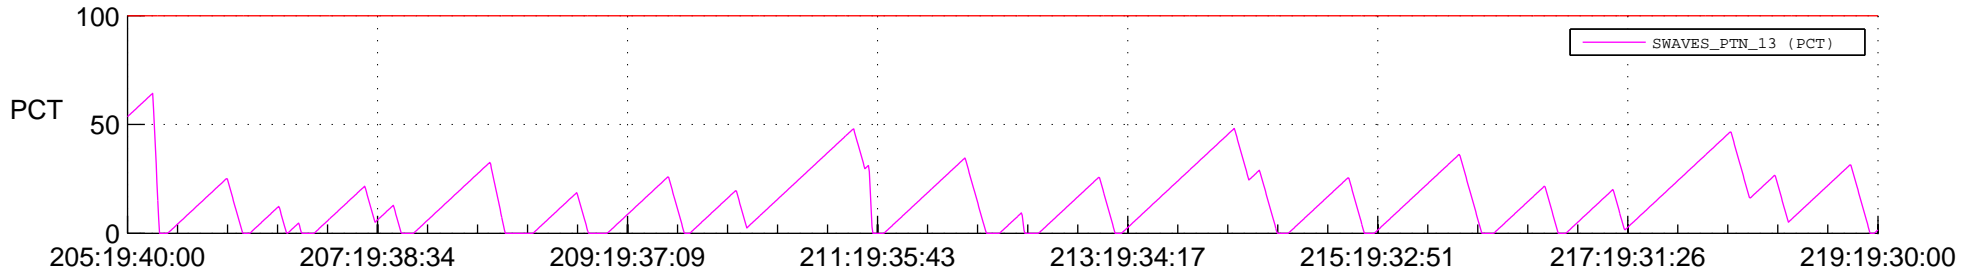

STEREO BEHIND SSR PCT Full Prediction

SWAVES_Percent_Full_Prediction

IMPACT_Percent_Full_Prediction

PLASTIC_Percent_Full_Prediction

Spacecraft_DownLink_Rate

Ground Time (2013:205:19:40:00.000 -2013:219:19:30:00.000)