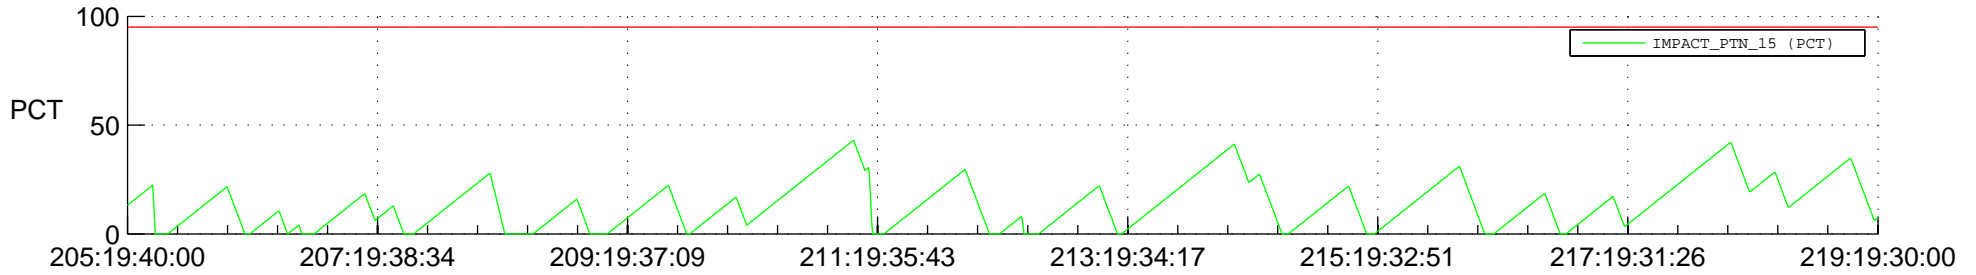

STEREO BEHIND SSR PCT Full Prediction

SWAVES_Percent_Full_Prediction

IMPACT_Percent_Full_Prediction

PLASTIC_Percent_Full_Prediction

Spacecraft_DownLink_Rate

Ground Time (2013:205:19:40:00.000 -2013:219:19:30:00.000)