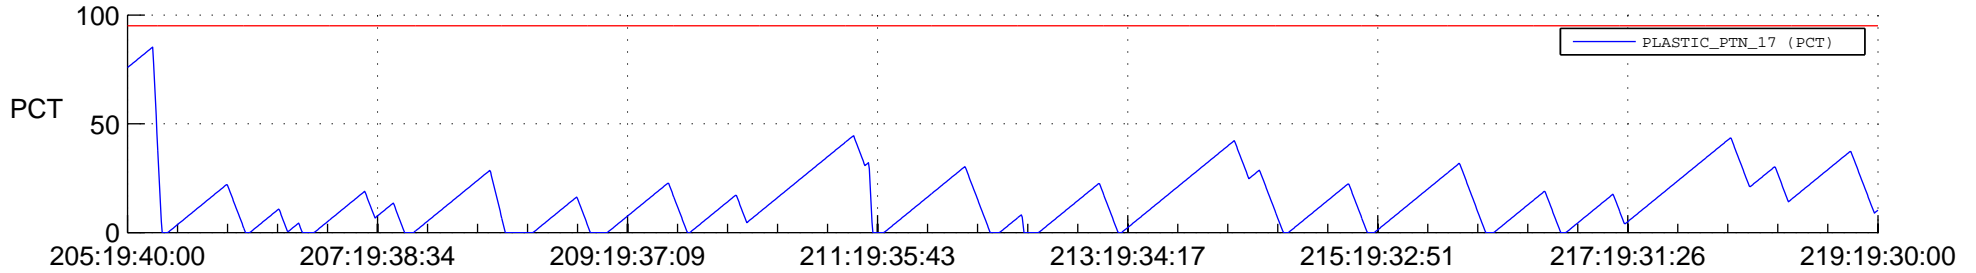

STEREO BEHIND SSR PCT Full Prediction

SWAVES_Percent_Full_Prediction

IMPACT_Percent_Full_Prediction

PLASTIC_Percent_Full_Prediction

Spacecraft_DownLink_Rate

Ground Time (2013:205:19:40:00.000 -2013:219:19:30:00.000)