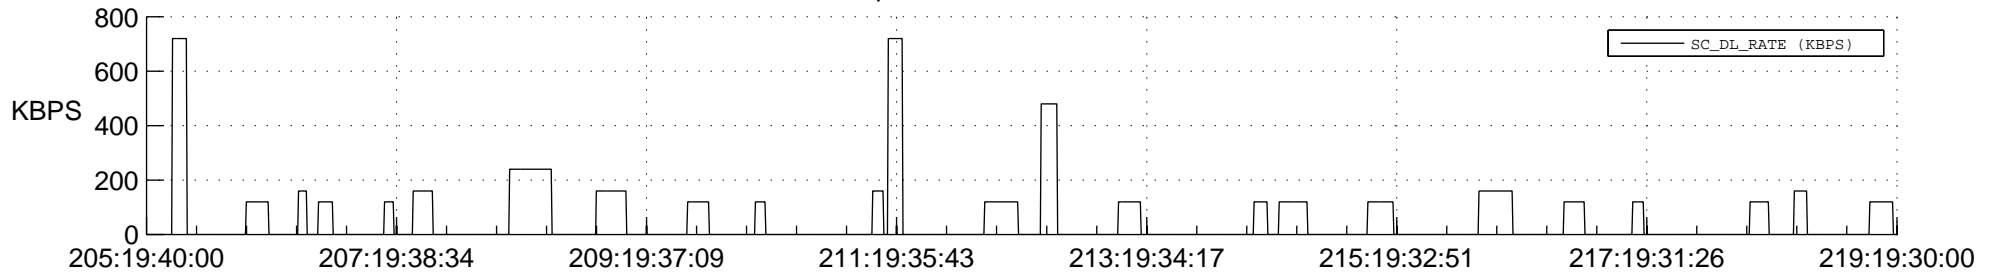

STEREO BEHIND SSR PCT Full Prediction

SWAVES_Percent_Full_Prediction

IMPACT_Percent_Full_Prediction

PLASTIC_Percent_Full_Prediction

Spacecraft_DownLink_Rate

Ground Time (2013:205:19:40:00.000 -2013:219:19:30:00.000)