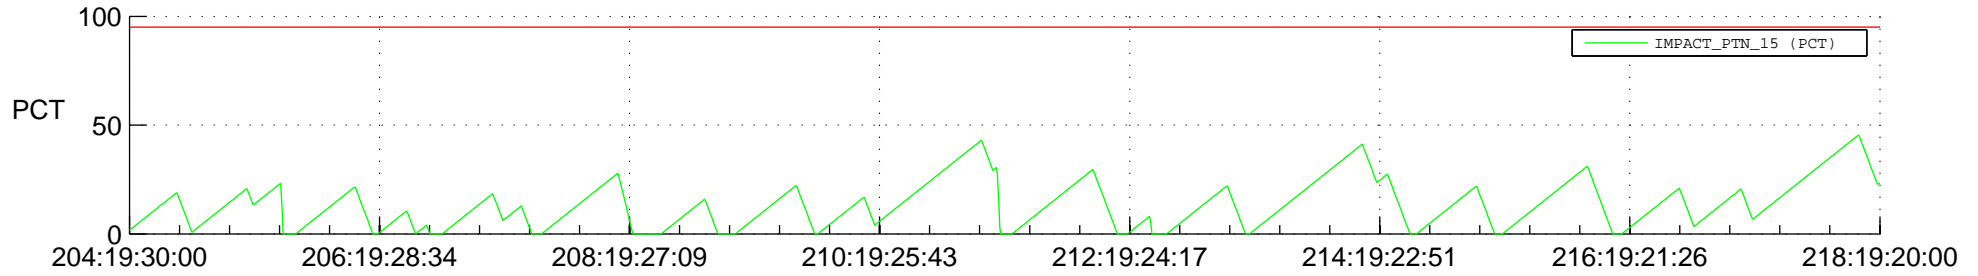

STEREO BEHIND SSR PCT Full Prediction

SWAVES_Percent_Full_Prediction

IMPACT_Percent_Full_Prediction

PLASTIC_Percent_Full_Prediction

Spacecraft_DownLink_Rate