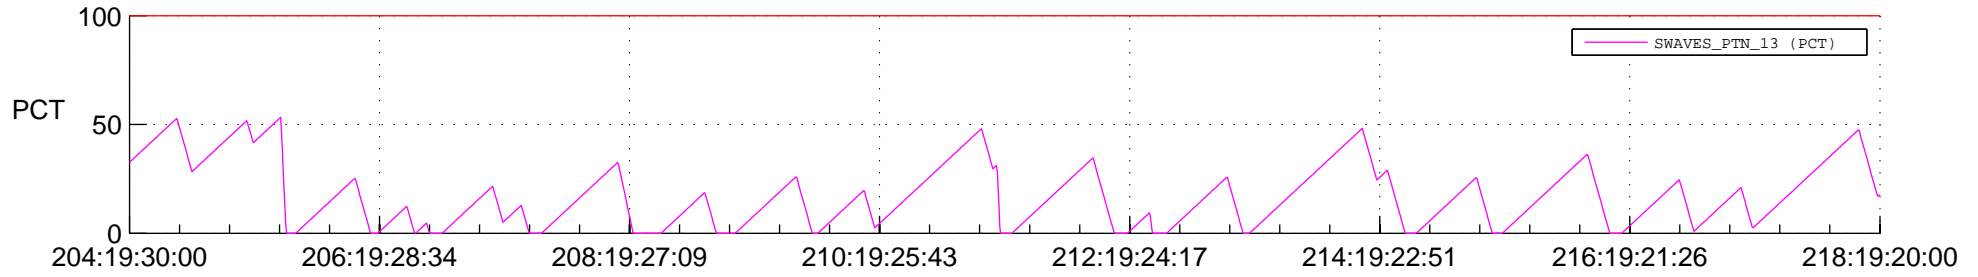

STEREO BEHIND SSR PCT Full Prediction

SWAVES_Percent_Full_Prediction

IMPACT_Percent_Full_Prediction

PLASTIC_Percent_Full_Prediction

Spacecraft_DownLink_Rate