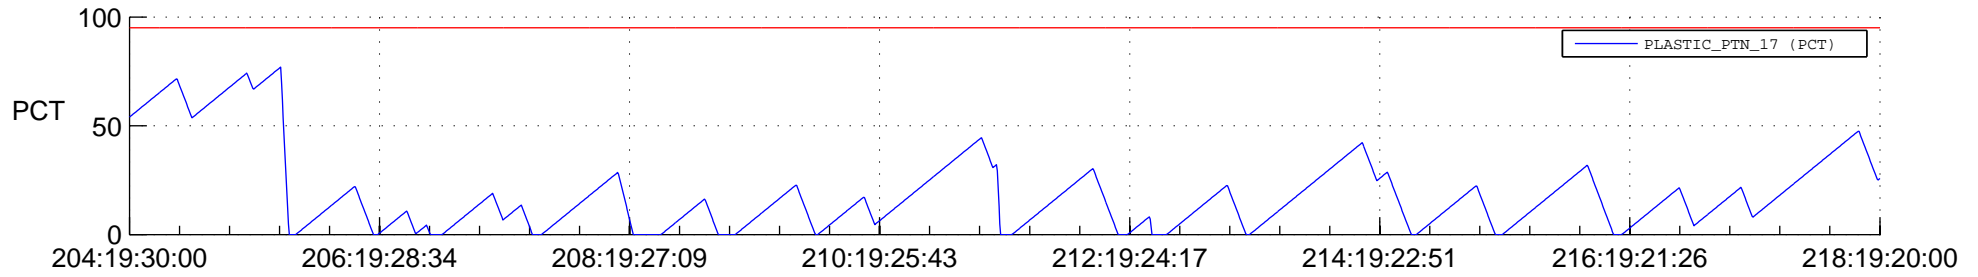

STEREO BEHIND SSR PCT Full Prediction

SWAVES_Percent_Full_Prediction

IMPACT_Percent_Full_Prediction

PLASTIC_Percent_Full_Prediction

Spacecraft_DownLink_Rate