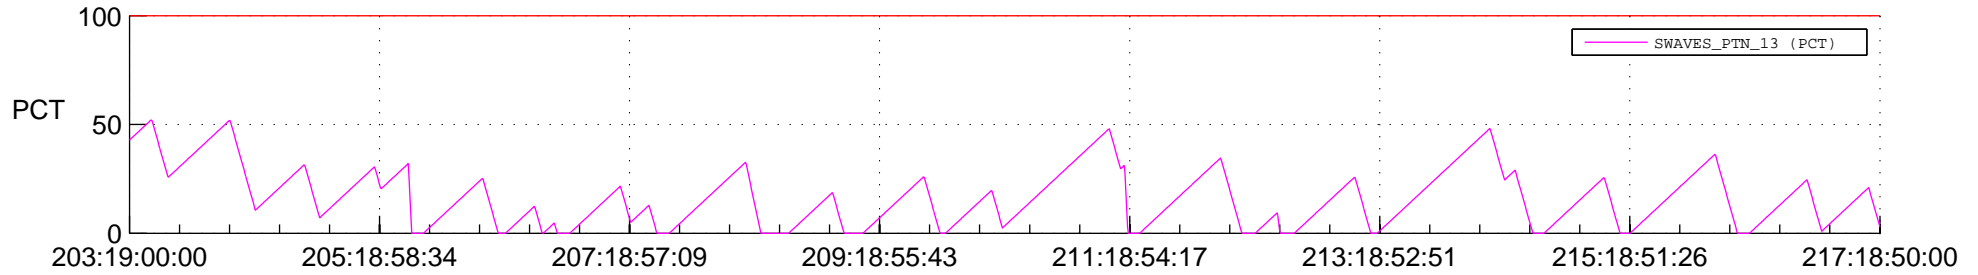

# STEREO BEHIND SSR PCT Full Prediction

## SWAVES\_Percent\_Full\_Prediction

## Spacecraft\_DownLink\_Rate

Ground Time (2013:203:19:00:00.000 -2013:217:18:50:00.000)