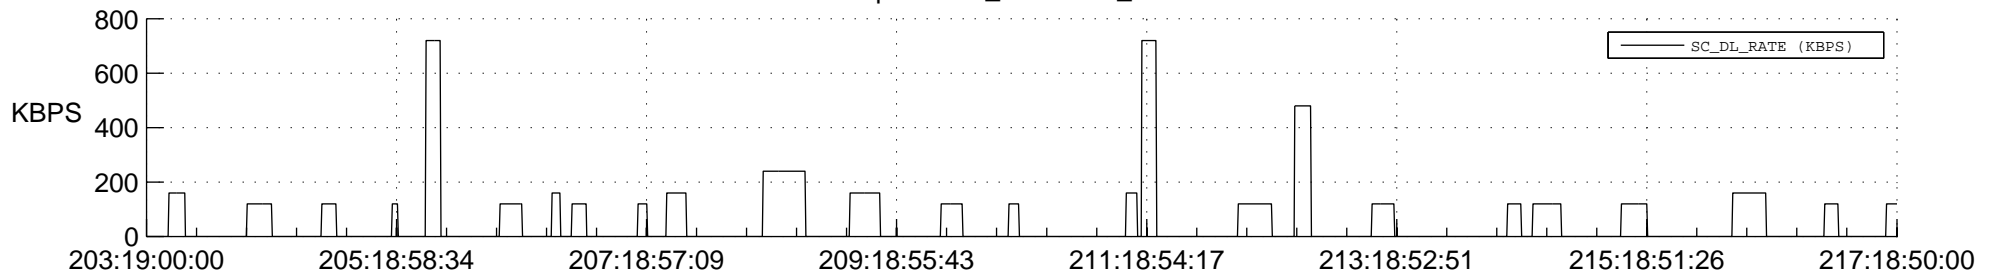

## SWAVES\_Percent\_Full\_Prediction

## Spacecraft\_DownLink\_Rate

Ground Time (2013:203:19:00:00.000 -2013:217:18:50:00.000)