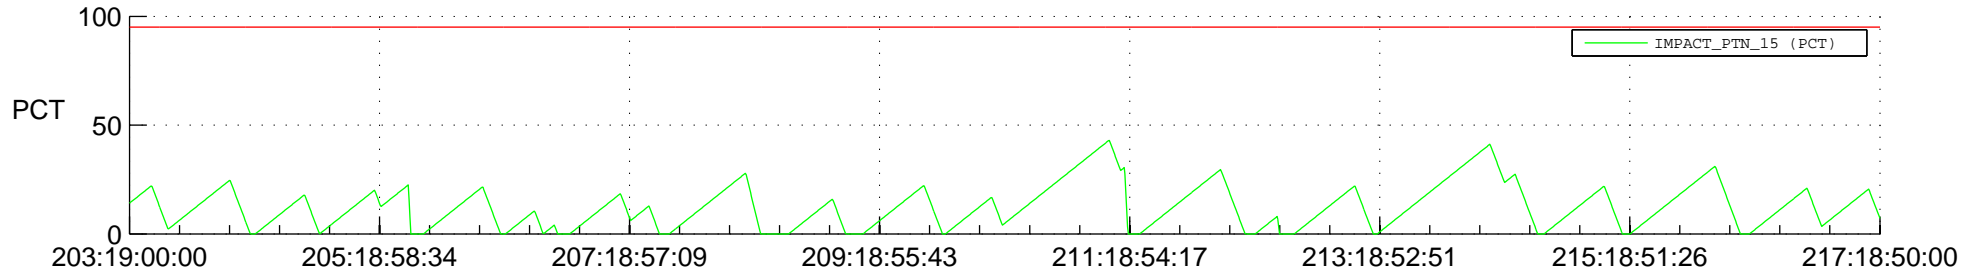

IMPACT_Percent_Full_Prediction