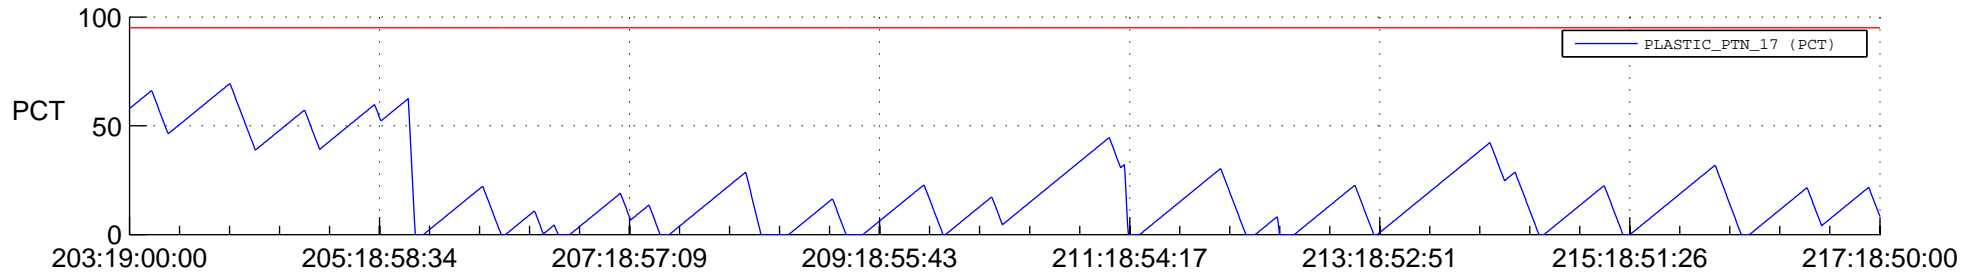

# STEREO BEHIND SSR PCT Full Prediction

## SWAVES\_Percent\_Full\_Prediction

## Spacecraft\_DownLink\_Rate

Ground Time (2013:203:19:00:00.000 -2013:217:18:50:00.000)