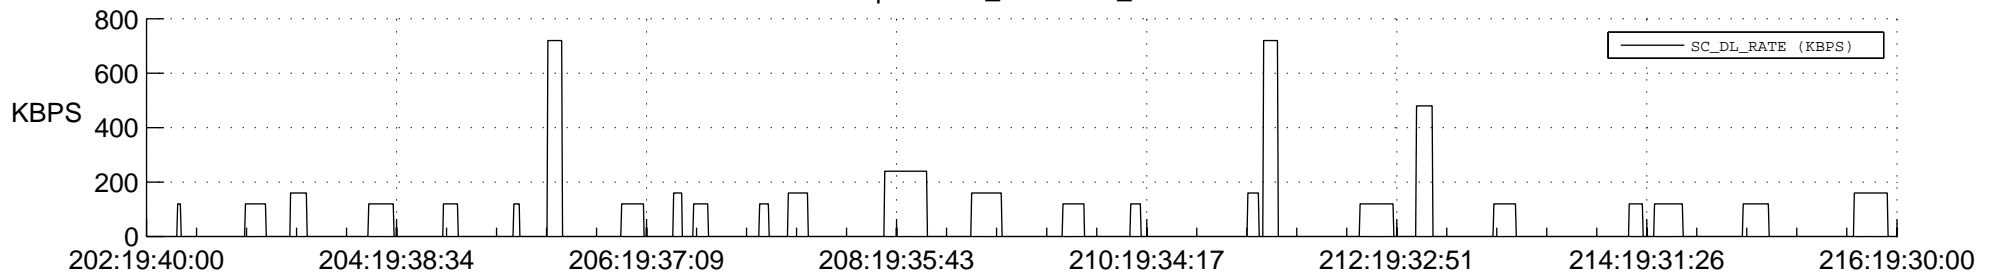

STEREO BEHIND SSR PCT Full Prediction

SWAVES_Percent_Full_Prediction

IMPACT_Percent_Full_Prediction

PLASTIC_Percent_Full_Prediction

Spacecraft_DownLink_Rate

Ground Time (2013:202:19:40:00.000 -2013:216:19:30:00.000)