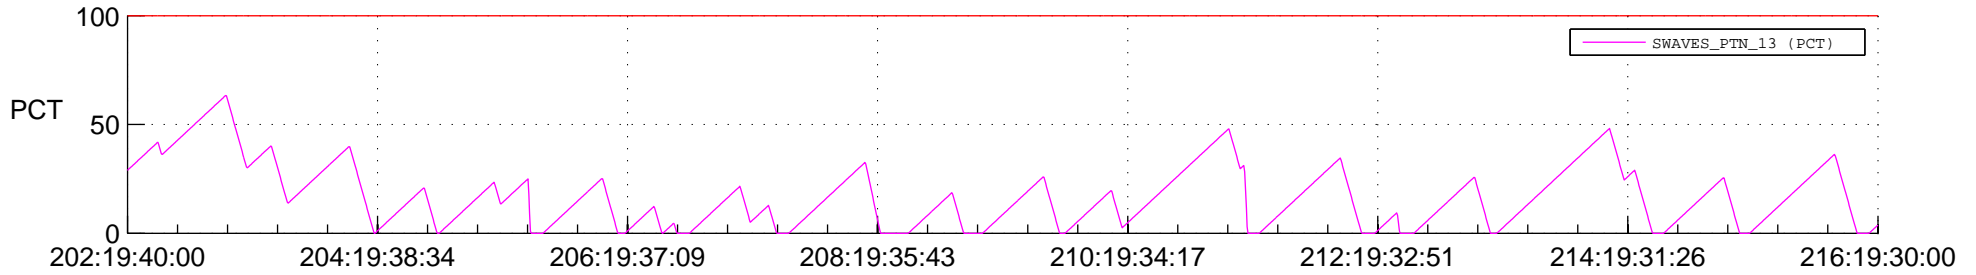

STEREO BEHIND SSR PCT Full Prediction

SWAVES_Percent_Full_Prediction

IMPACT_Percent_Full_Prediction

PLASTIC_Percent_Full_Prediction

Spacecraft_DownLink_Rate

Ground Time (2013:202:19:40:00.000 -2013:216:19:30:00.000)