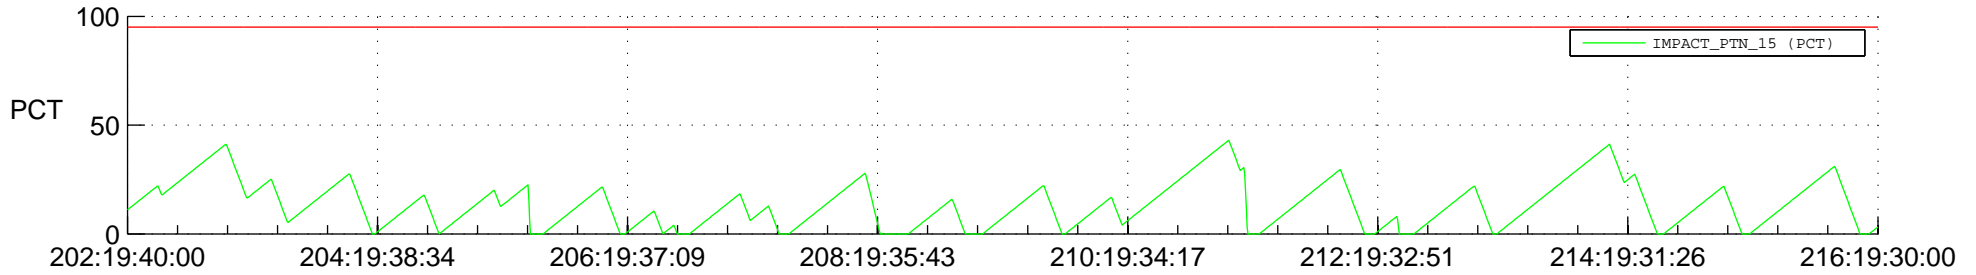

STEREO BEHIND SSR PCT Full Prediction

SWAVES_Percent_Full_Prediction

IMPACT_Percent_Full_Prediction

PLASTIC_Percent_Full_Prediction

Spacecraft_DownLink_Rate

Ground Time (2013:202:19:40:00.000 -2013:216:19:30:00.000)