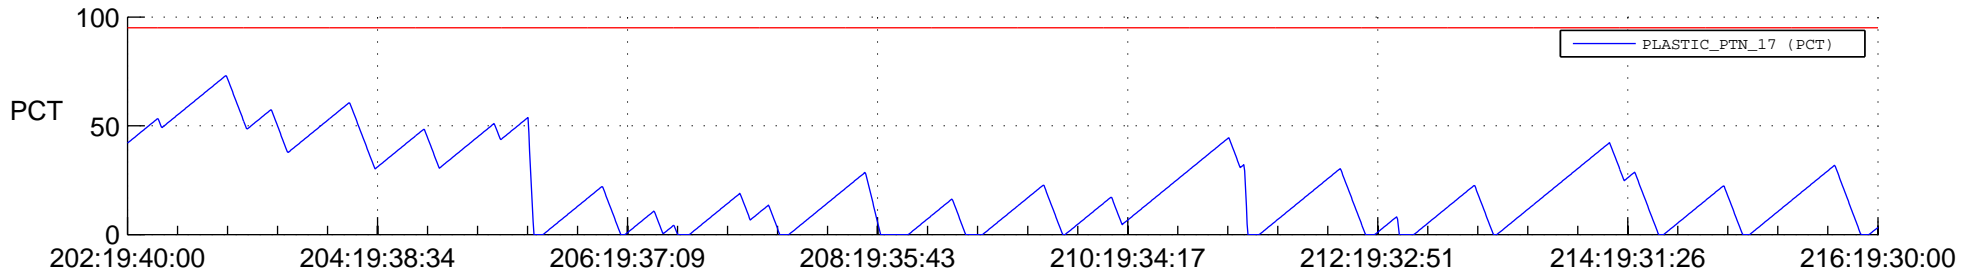

STEREO BEHIND SSR PCT Full Prediction

SWAVES_Percent_Full_Prediction

IMPACT_Percent_Full_Prediction

PLASTIC_Percent_Full_Prediction

Spacecraft_DownLink_Rate

Ground Time (2013:202:19:40:00.000 -2013:216:19:30:00.000)