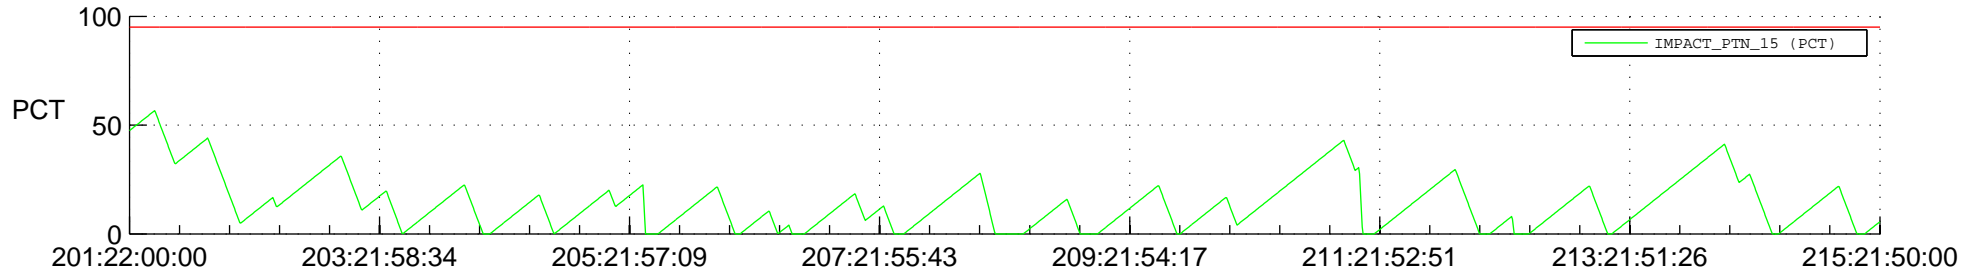

IMPACT_Percent_Full_Prediction