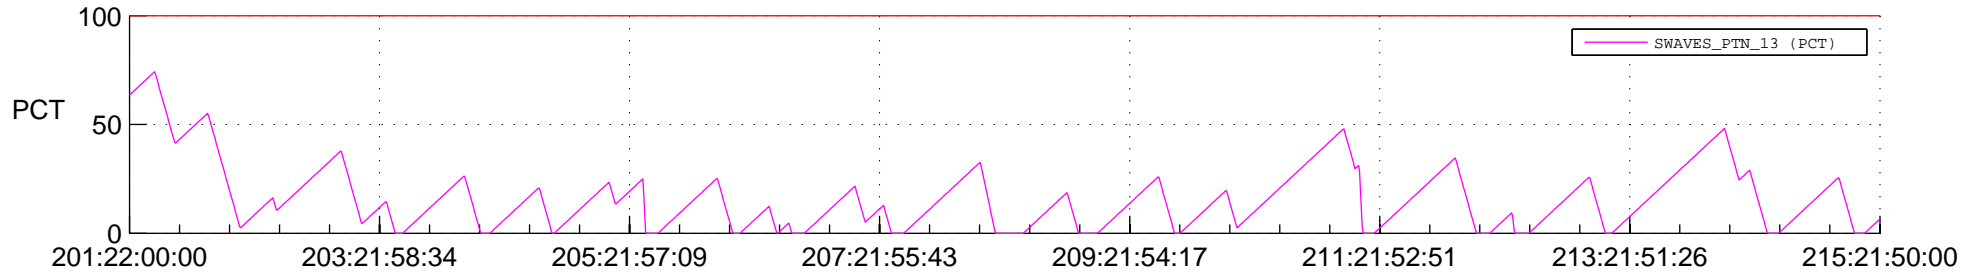

# STEREO BEHIND SSR PCT Full Prediction

## SWAVES\_Percent\_Full\_Prediction