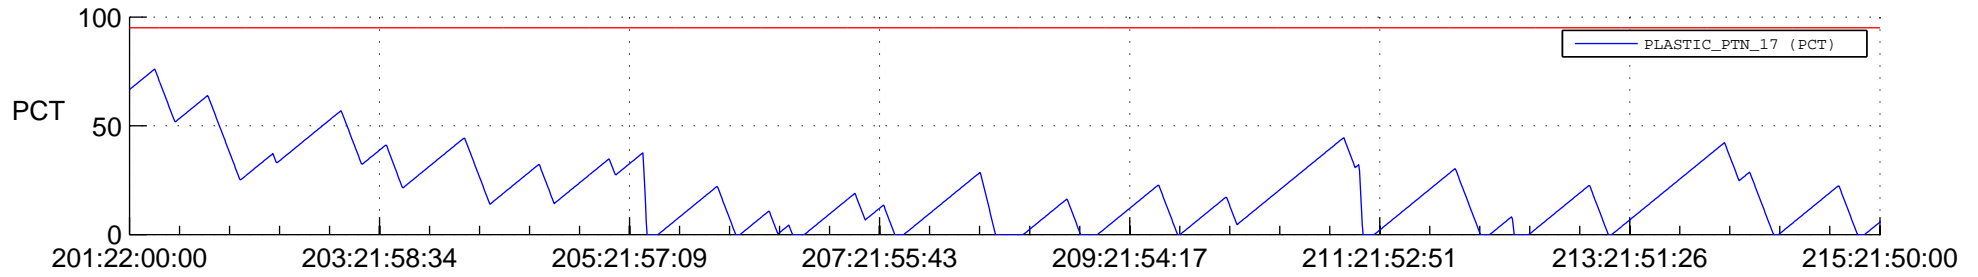

PLASTIC_Percent_Full_Prediction