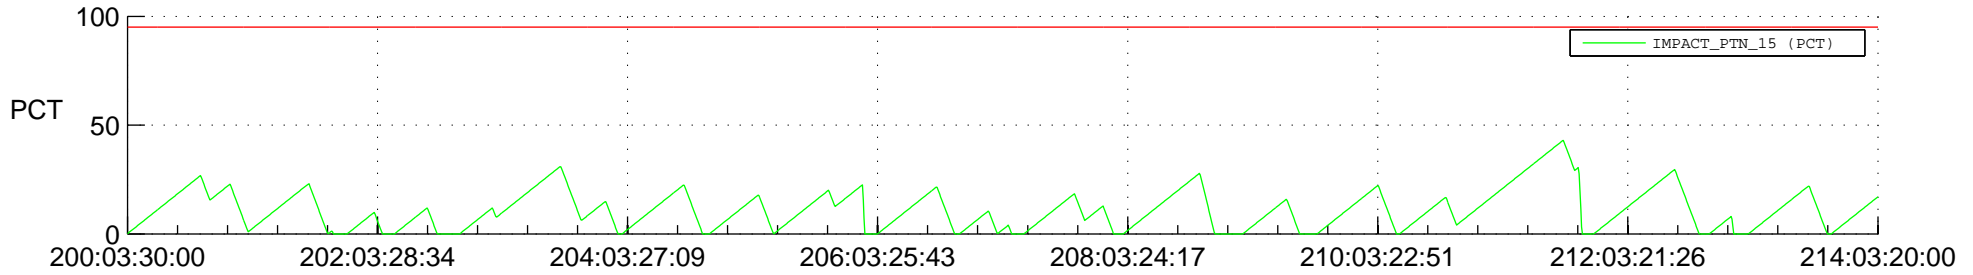

IMPACT_Percent_Full_Prediction