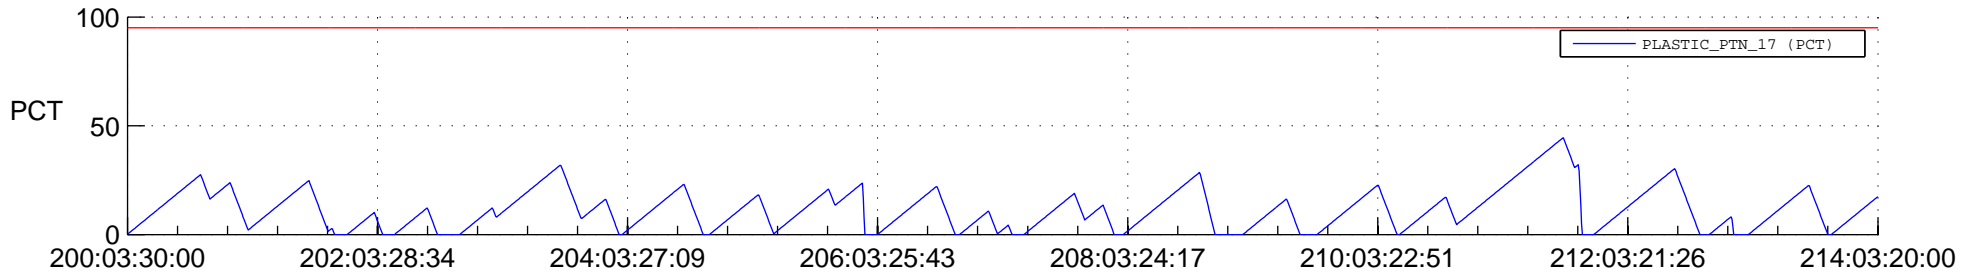

# STEREO BEHIND SSR PCT Full Prediction

## SWAVES\_Percent\_Full\_Prediction

## Spacecraft\_DownLink\_Rate

Ground Time (2013:200:03:30:00.000 -2013:214:03:20:00.000)