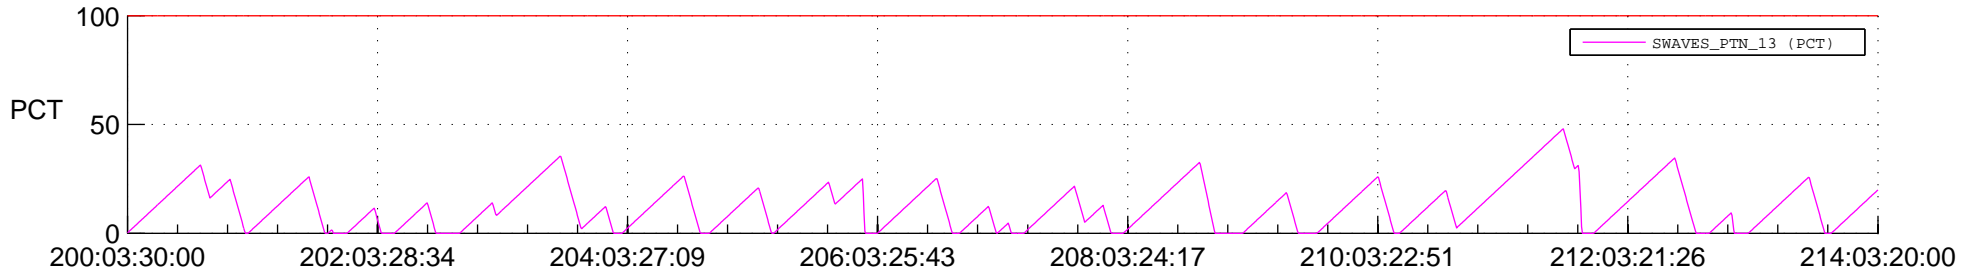

# STEREO BEHIND SSR PCT Full Prediction

## SWAVES\_Percent\_Full\_Prediction

## Spacecraft\_DownLink\_Rate

Ground Time (2013:200:03:30:00.000 -2013:214:03:20:00.000)