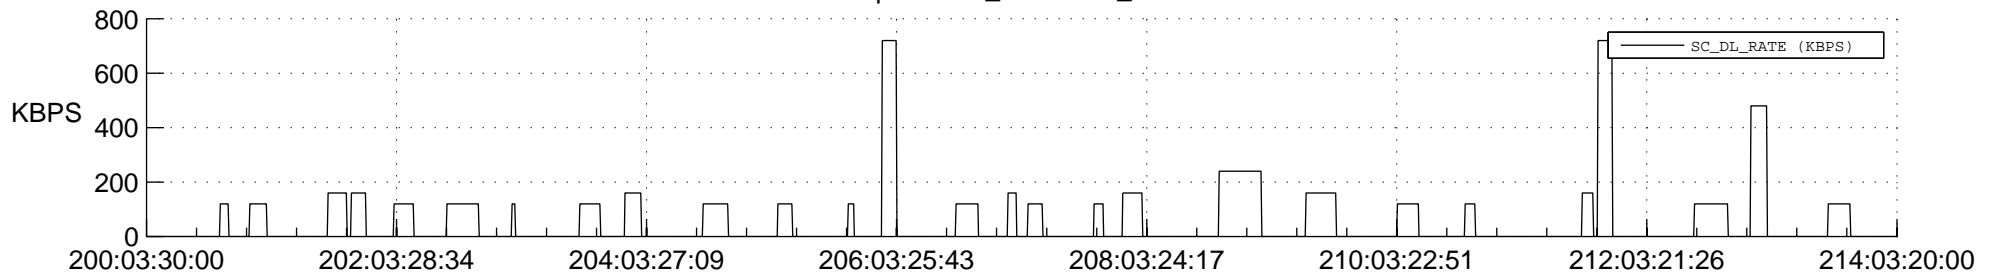

## Spacecraft\_DownLink\_Rate

Ground Time (2013:200:03:30:00.000 -2013:214:03:20:00.000)