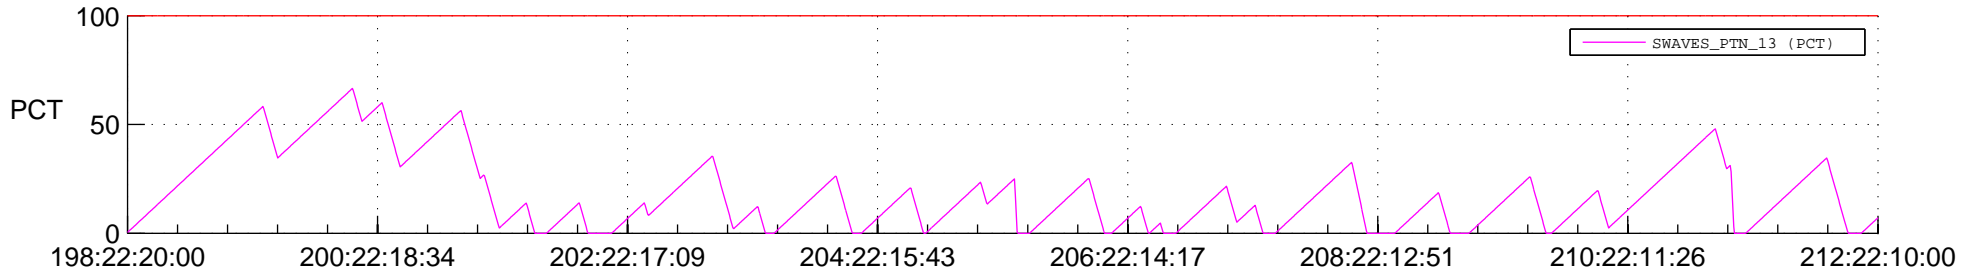

# STEREO BEHIND SSR PCT Full Prediction

## SWAVES\_Percent\_Full\_Prediction

## Spacecraft\_DownLink\_Rate

Ground Time (2013:198:22:20:00.000 -2013:212:22:10:00.000)