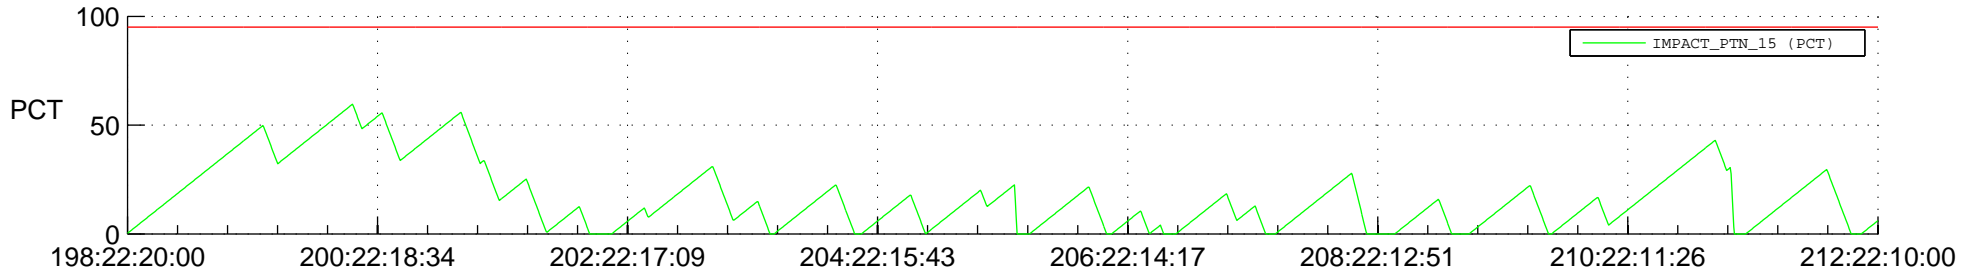

IMPACT_Percent_Full_Prediction