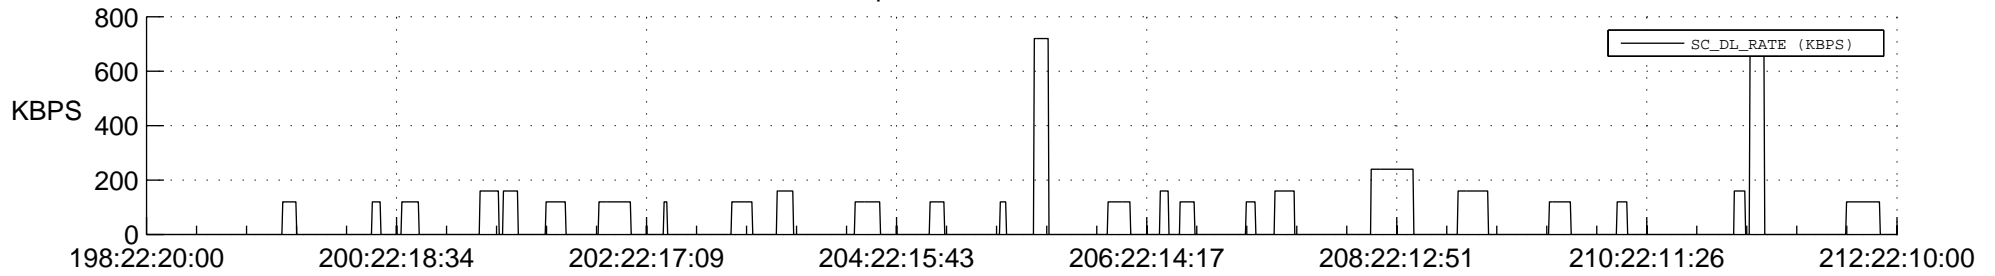

## Spacecraft\_DownLink\_Rate

Ground Time (2013:198:22:20:00.000 -2013:212:22:10:00.000)