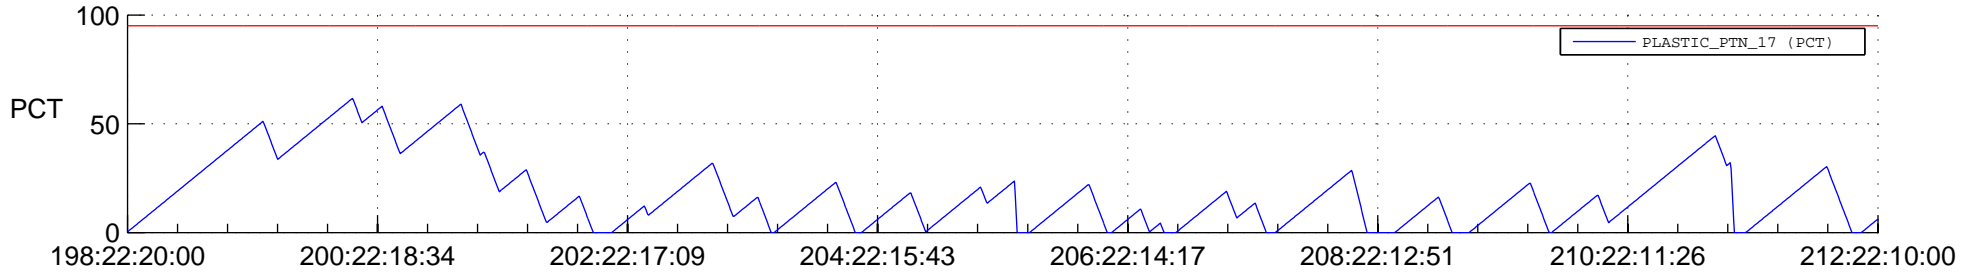

# STEREO BEHIND SSR PCT Full Prediction

## SWAVES\_Percent\_Full\_Prediction

## Spacecraft\_DownLink\_Rate

Ground Time (2013:198:22:20:00.000 -2013:212:22:10:00.000)