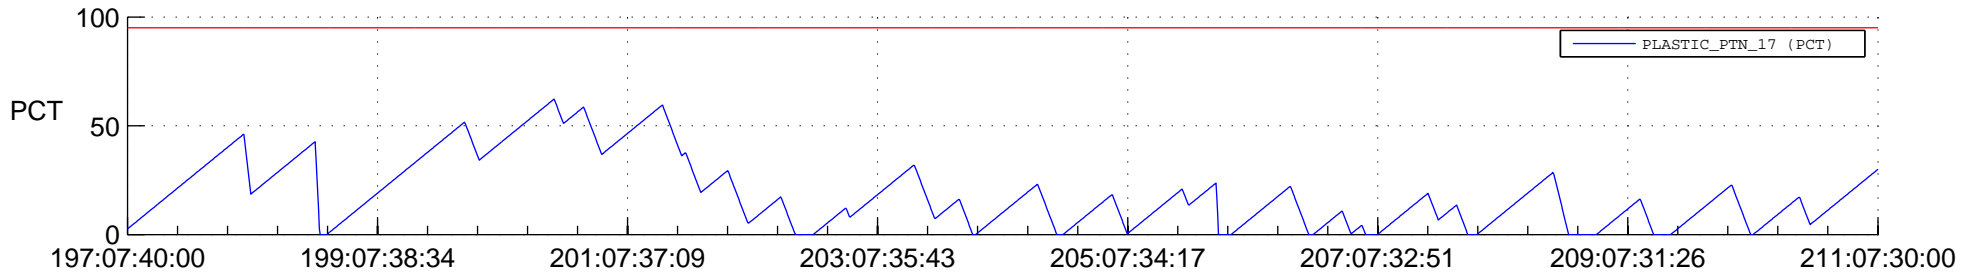

STEREO BEHIND SSR PCT Full Prediction

SWAVES_Percent_Full_Prediction

IMPACT_Percent_Full_Prediction

PLASTIC_Percent_Full_Prediction

Spacecraft_DownLink_Rate