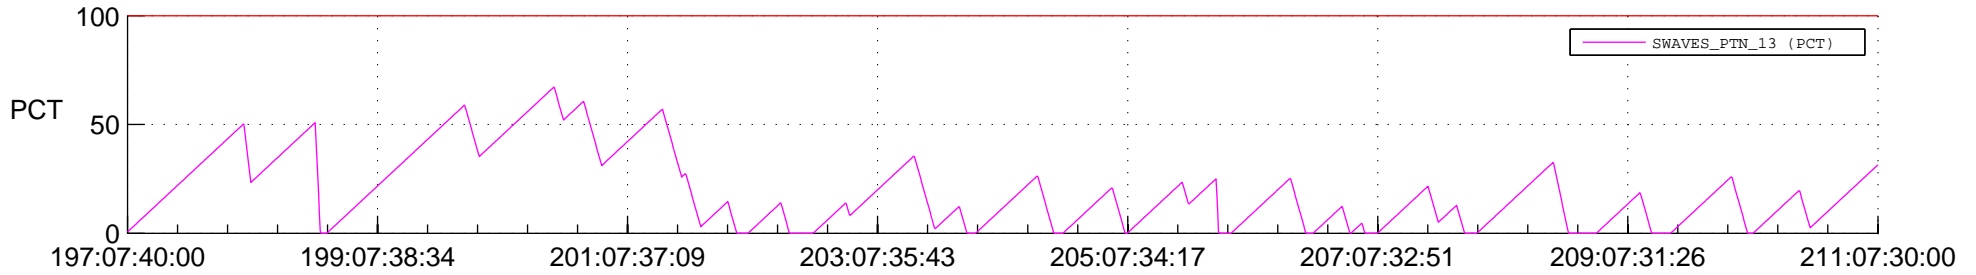

STEREO BEHIND SSR PCT Full Prediction

SWAVES_Percent_Full_Prediction

IMPACT_Percent_Full_Prediction

PLASTIC_Percent_Full_Prediction

Spacecraft_DownLink_Rate