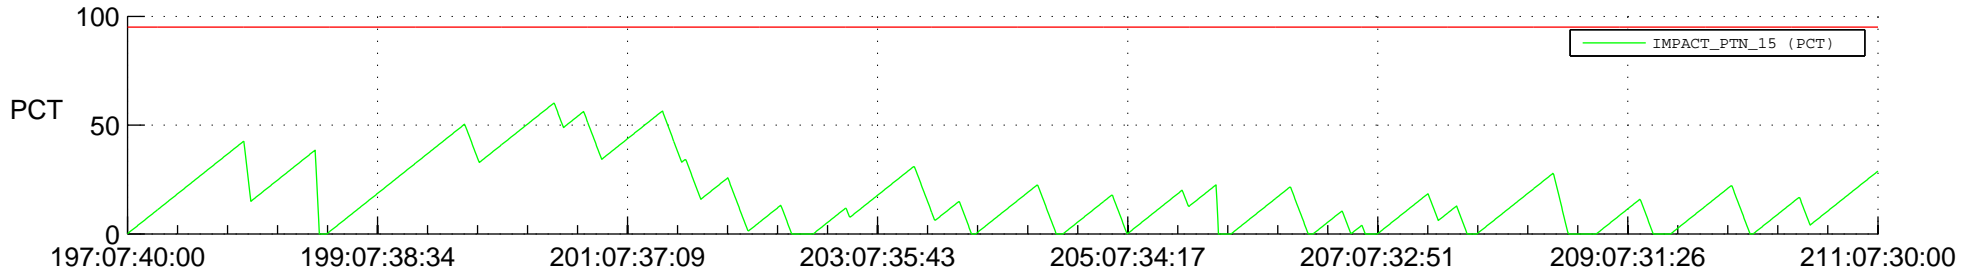

STEREO BEHIND SSR PCT Full Prediction

SWAVES_Percent_Full_Prediction

IMPACT_Percent_Full_Prediction

PLASTIC_Percent_Full_Prediction

Spacecraft_DownLink_Rate