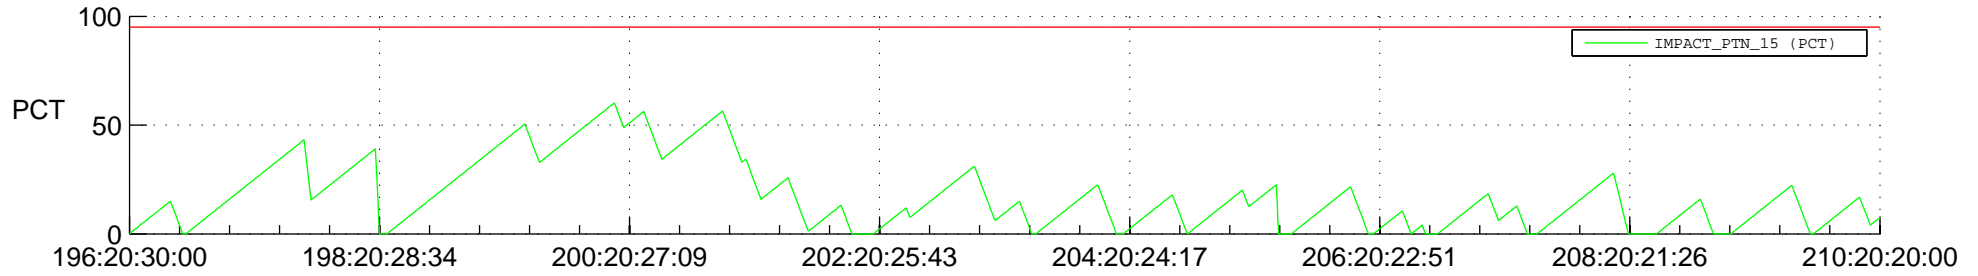

STEREO BEHIND SSR PCT Full Prediction

SWAVES_Percent_Full_Prediction

IMPACT_Percent_Full_Prediction

PLASTIC_Percent_Full_Prediction

Spacecraft_DownLink_Rate