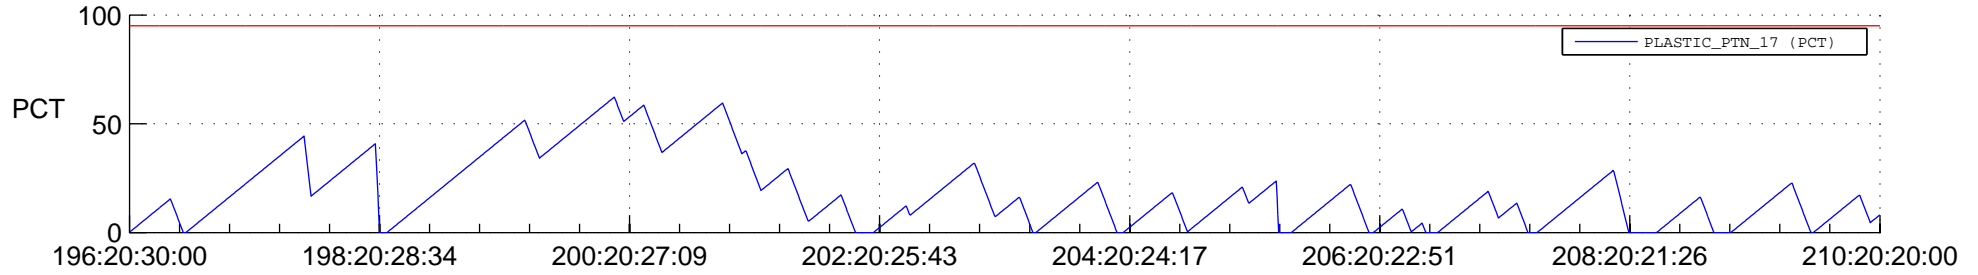

STEREO BEHIND SSR PCT Full Prediction

SWAVES_Percent_Full_Prediction

IMPACT_Percent_Full_Prediction

PLASTIC_Percent_Full_Prediction

Spacecraft_DownLink_Rate