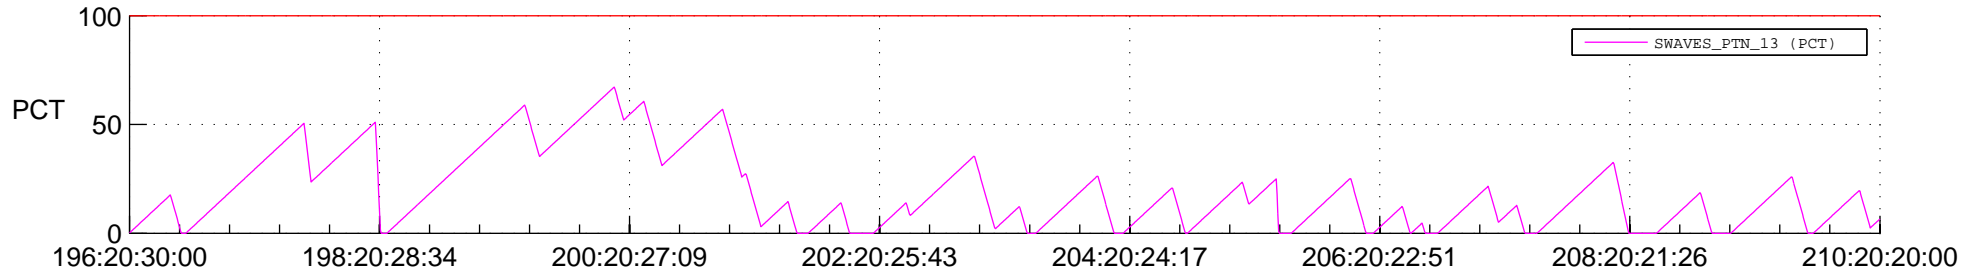

STEREO BEHIND SSR PCT Full Prediction

SWAVES_Percent_Full_Prediction

IMPACT_Percent_Full_Prediction

PLASTIC_Percent_Full_Prediction

Spacecraft_DownLink_Rate