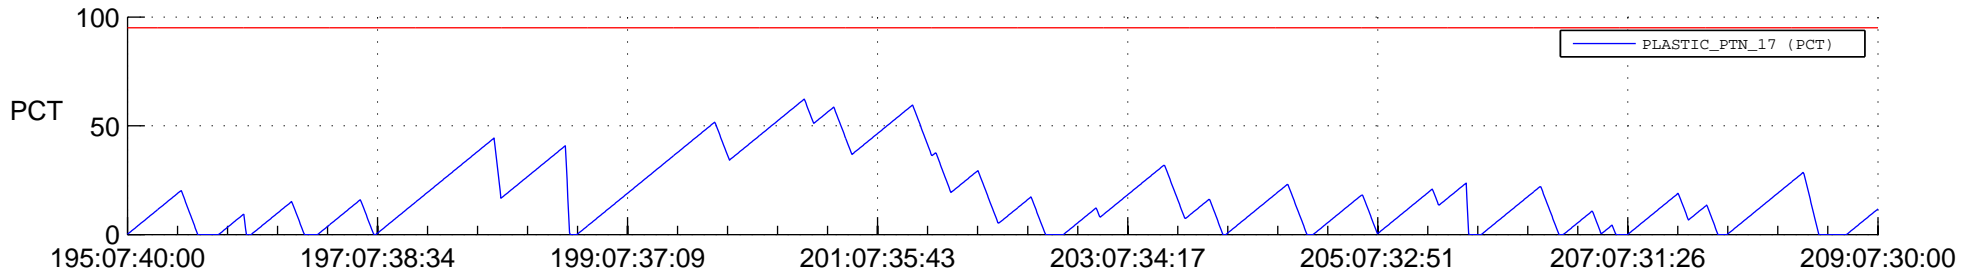

# STEREO BEHIND SSR PCT Full Prediction

## SWAVES\_Percent\_Full\_Prediction

## Spacecraft\_DownLink\_Rate

Ground Time (2013:195:07:40:00.000 -2013:209:07:30:00.000)