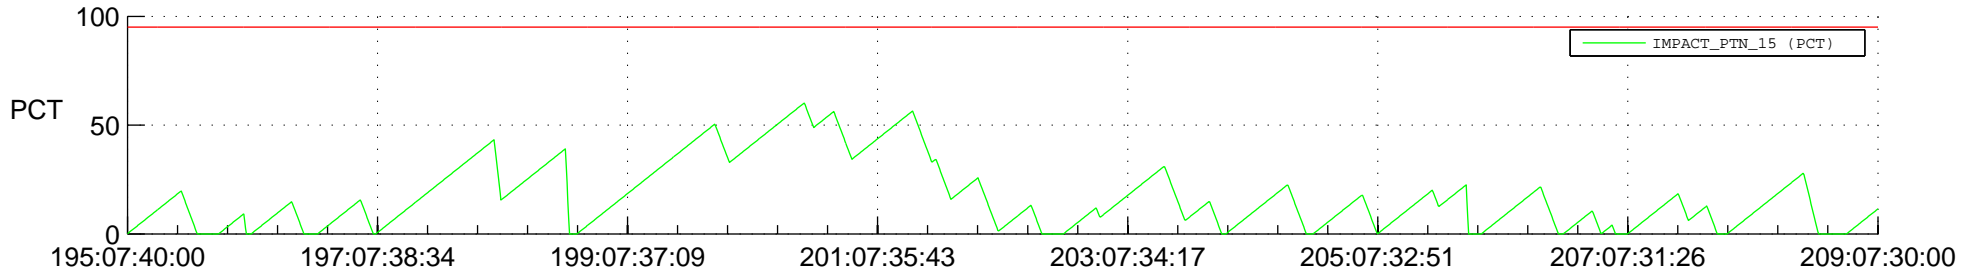

IMPACT_Percent_Full_Prediction