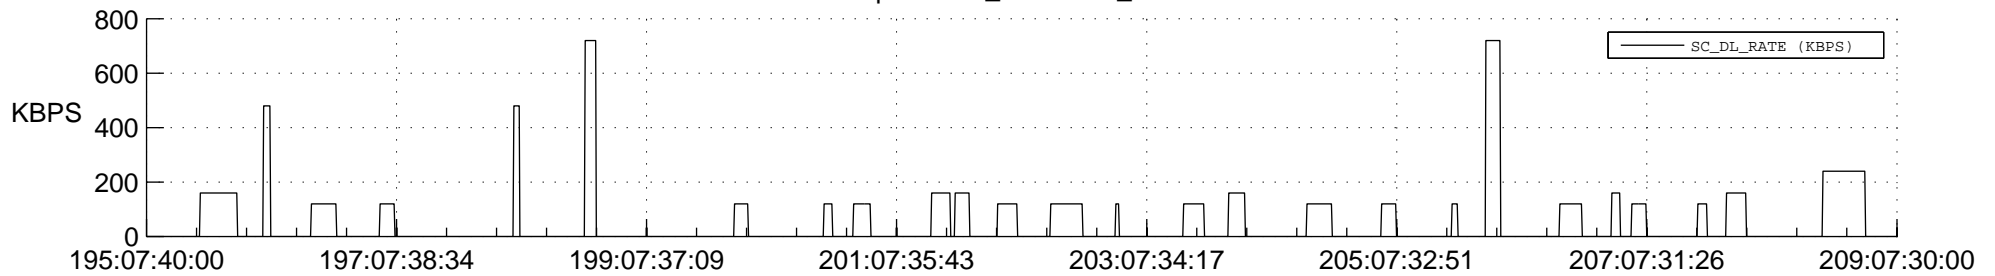

## Spacecraft\_DownLink\_Rate

Ground Time (2013:195:07:40:00.000 -2013:209:07:30:00.000)