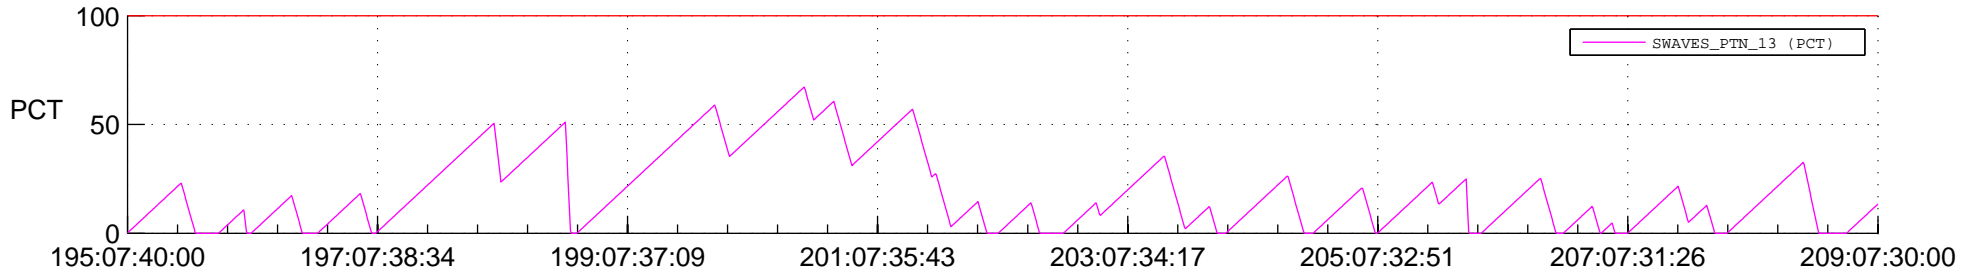

# STEREO BEHIND SSR PCT Full Prediction

## SWAVES\_Percent\_Full\_Prediction

## Spacecraft\_DownLink\_Rate

Ground Time (2013:195:07:40:00.000 -2013:209:07:30:00.000)