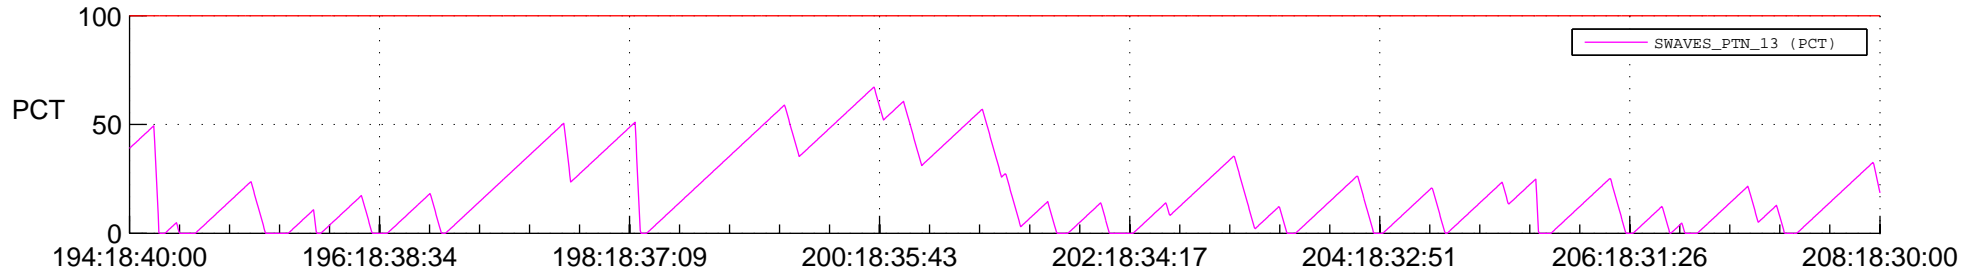

# STEREO BEHIND SSR PCT Full Prediction

## SWAVES\_Percent\_Full\_Prediction

## Spacecraft\_DownLink\_Rate

Ground Time (2013:194:18:40:00.000 -2013:208:18:30:00.000)