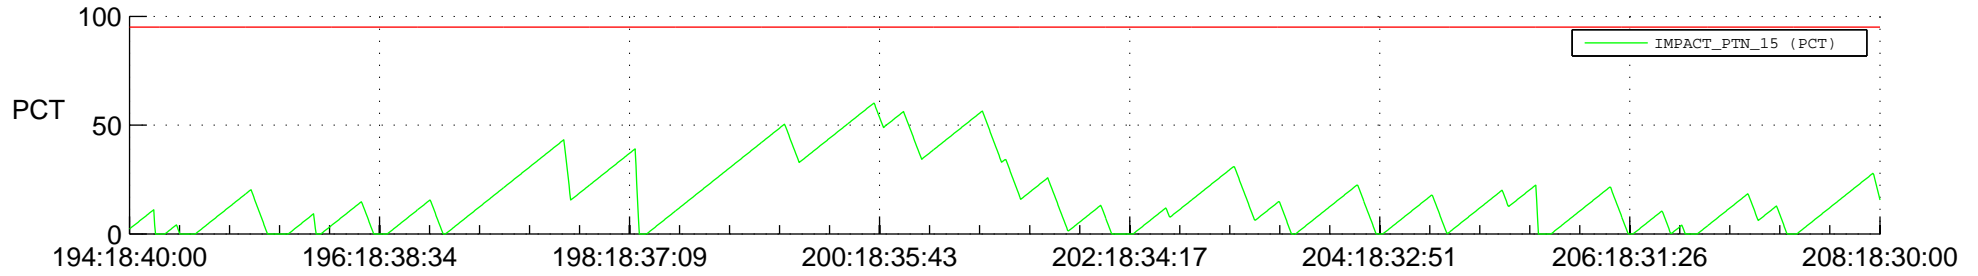

IMPACT_Percent_Full_Prediction