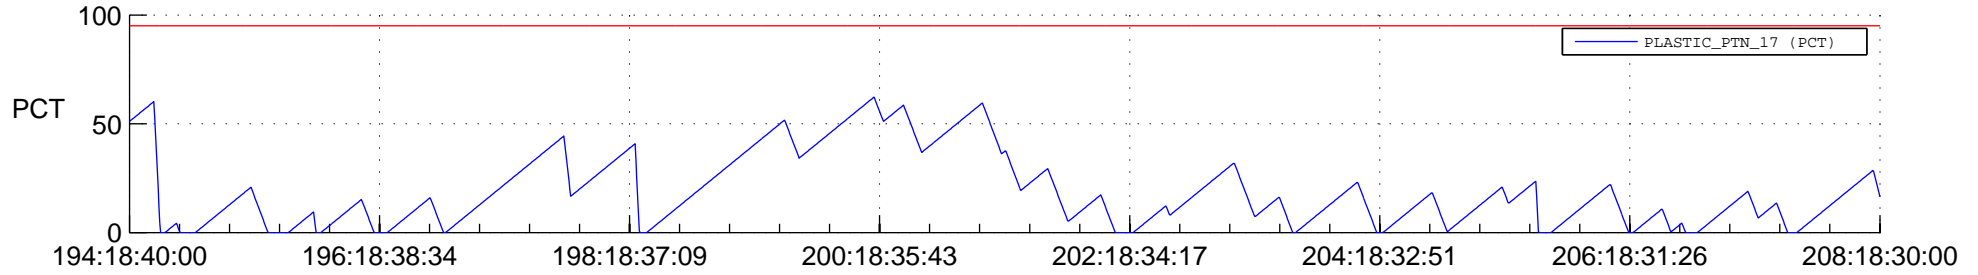

# STEREO BEHIND SSR PCT Full Prediction

## SWAVES\_Percent\_Full\_Prediction

## Spacecraft\_DownLink\_Rate

Ground Time (2013:194:18:40:00.000 -2013:208:18:30:00.000)