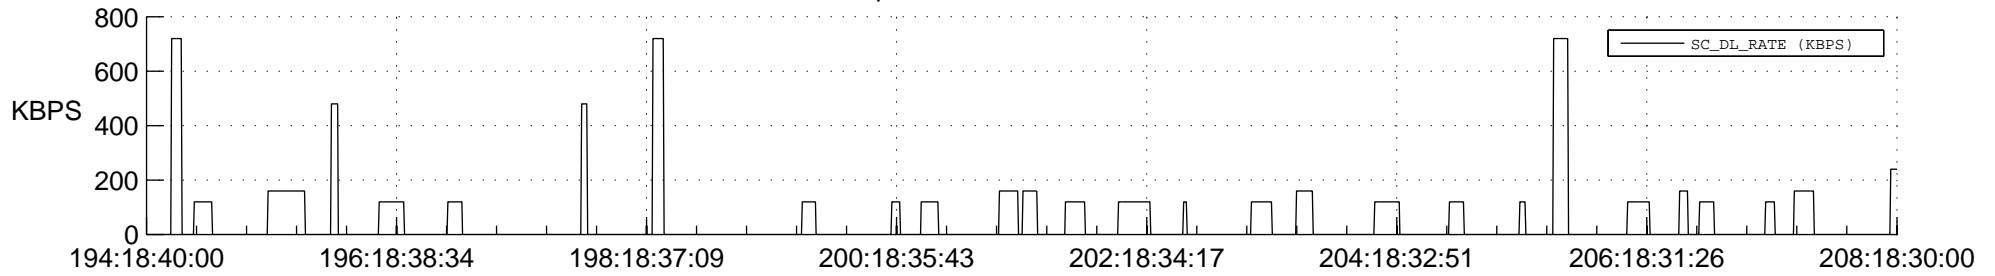

## Spacecraft\_DownLink\_Rate

Ground Time (2013:194:18:40:00.000 -2013:208:18:30:00.000)