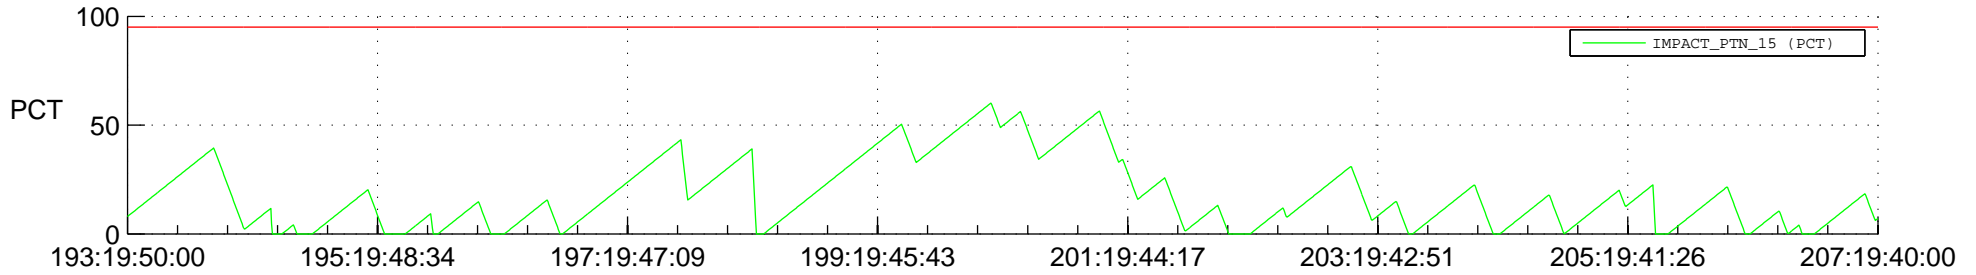

STEREO BEHIND SSR PCT Full Prediction

SWAVES_Percent_Full_Prediction

IMPACT_Percent_Full_Prediction

PLASTIC_Percent_Full_Prediction

Spacecraft_DownLink_Rate