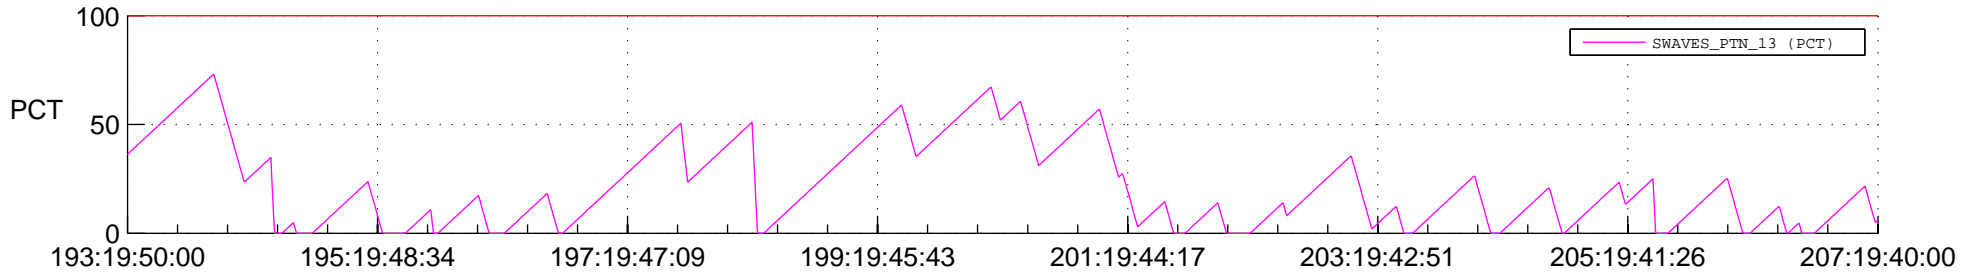

STEREO BEHIND SSR PCT Full Prediction

SWAVES_Percent_Full_Prediction

IMPACT_Percent_Full_Prediction

PLASTIC_Percent_Full_Prediction

Spacecraft_DownLink_Rate