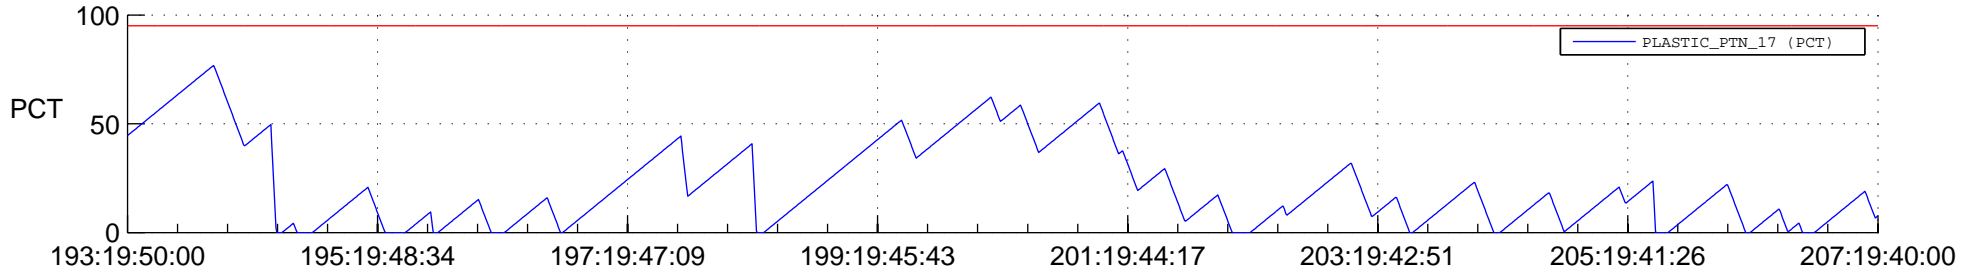

STEREO BEHIND SSR PCT Full Prediction

SWAVES_Percent_Full_Prediction

IMPACT_Percent_Full_Prediction

PLASTIC_Percent_Full_Prediction

Spacecraft_DownLink_Rate