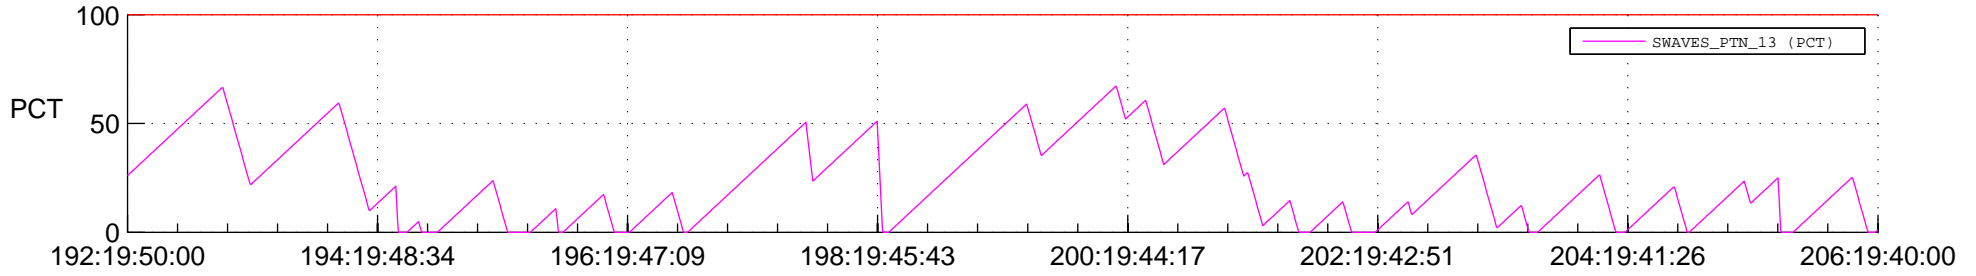

STEREO BEHIND SSR PCT Full Prediction

SWAVES_Percent_Full_Prediction

IMPACT_Percent_Full_Prediction

PLASTIC_Percent_Full_Prediction

Spacecraft_DownLink_Rate