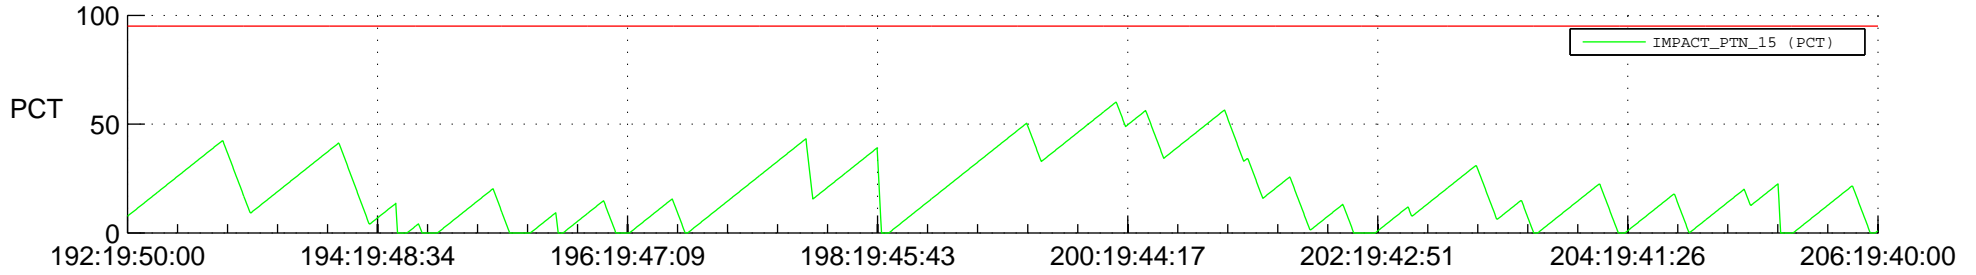

STEREO BEHIND SSR PCT Full Prediction

SWAVES_Percent_Full_Prediction

IMPACT_Percent_Full_Prediction

PLASTIC_Percent_Full_Prediction

Spacecraft_DownLink_Rate