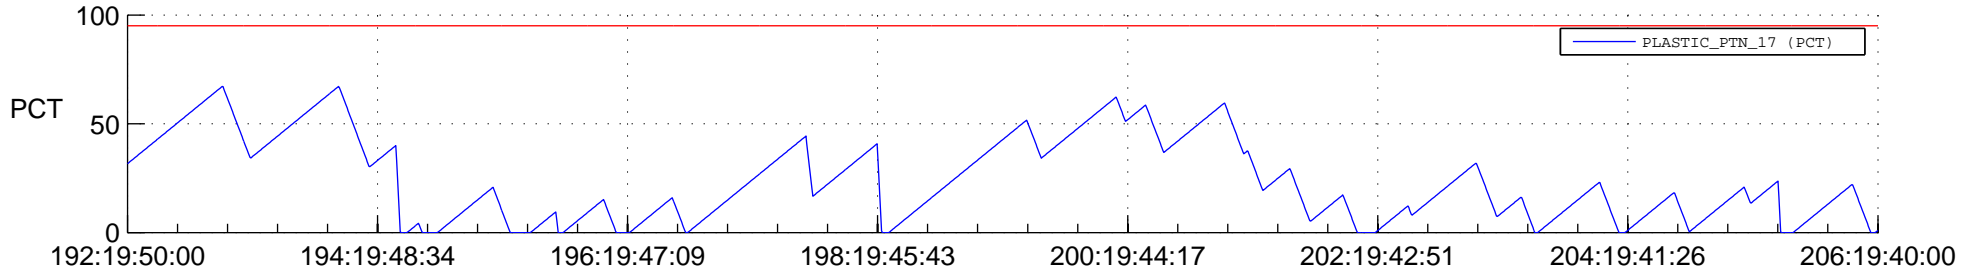

STEREO BEHIND SSR PCT Full Prediction

SWAVES_Percent_Full_Prediction

IMPACT_Percent_Full_Prediction

PLASTIC_Percent_Full_Prediction

Spacecraft_DownLink_Rate