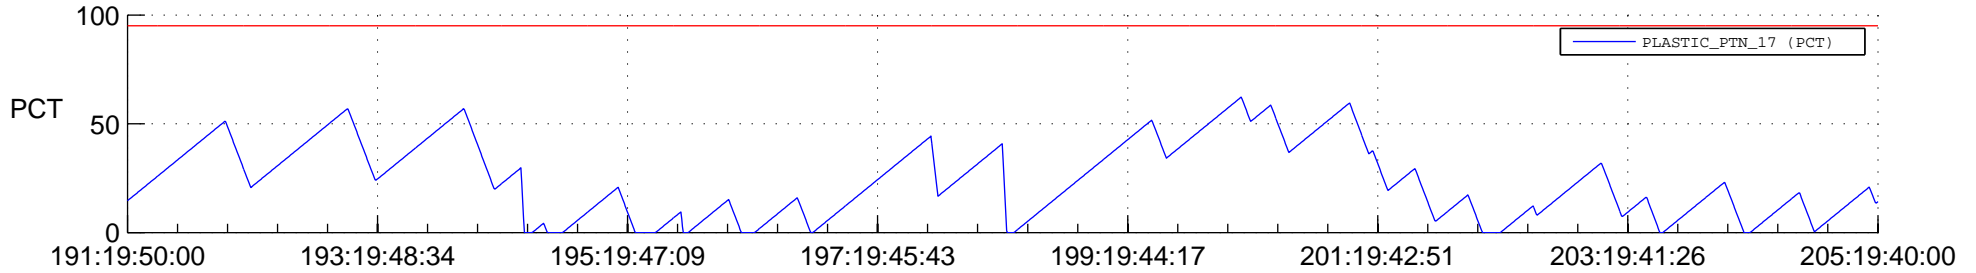

STEREO BEHIND SSR PCT Full Prediction

SWAVES_Percent_Full_Prediction

IMPACT_Percent_Full_Prediction

PLASTIC_Percent_Full_Prediction

Spacecraft_DownLink_Rate

Ground Time (2013:191:19:50:00.000 -2013:205:19:40:00.000)