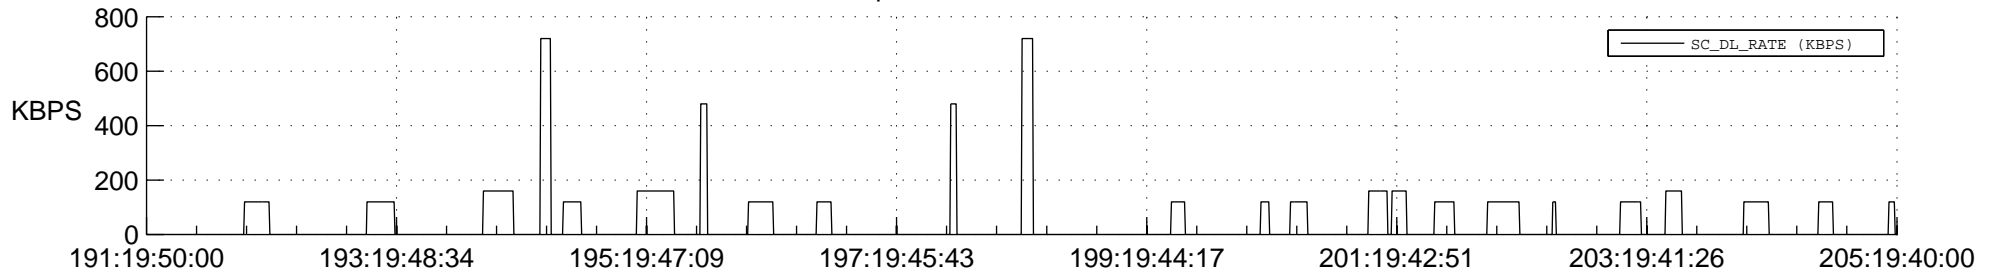

STEREO BEHIND SSR PCT Full Prediction

SWAVES_Percent_Full_Prediction

IMPACT_Percent_Full_Prediction

PLASTIC_Percent_Full_Prediction

Spacecraft_DownLink_Rate

Ground Time (2013:191:19:50:00.000 -2013:205:19:40:00.000)