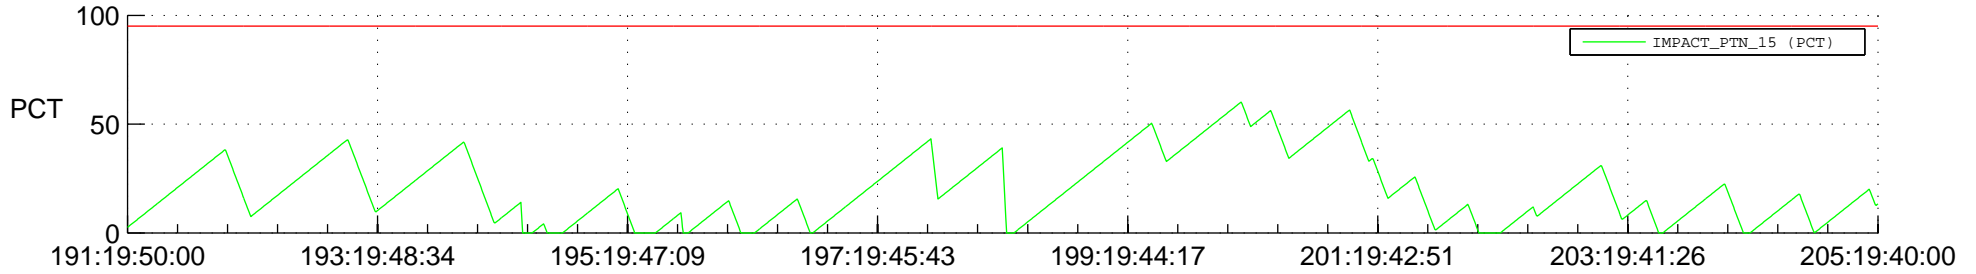

STEREO BEHIND SSR PCT Full Prediction

SWAVES_Percent_Full_Prediction

IMPACT_Percent_Full_Prediction

PLASTIC_Percent_Full_Prediction

Spacecraft_DownLink_Rate

Ground Time (2013:191:19:50:00.000 -2013:205:19:40:00.000)