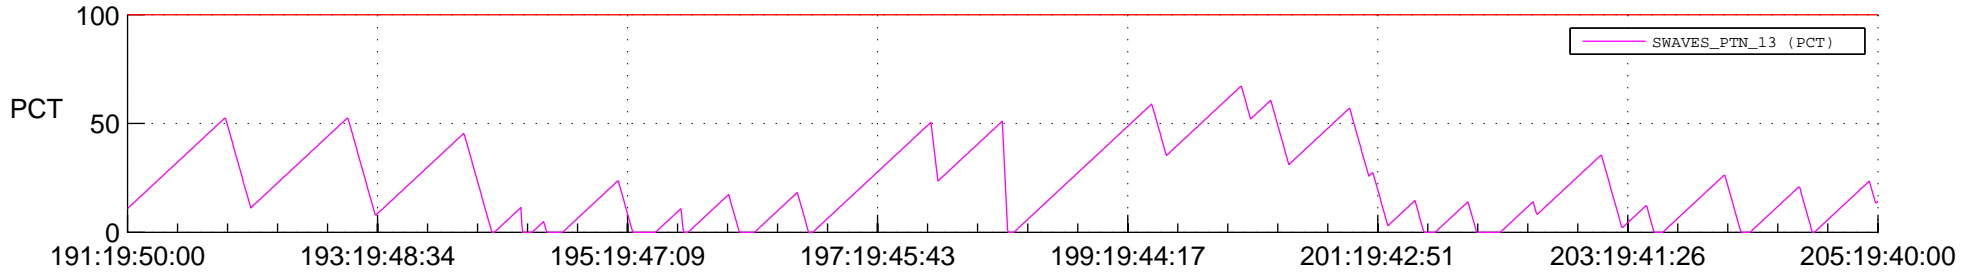

STEREO BEHIND SSR PCT Full Prediction

SWAVES_Percent_Full_Prediction

IMPACT_Percent_Full_Prediction

PLASTIC_Percent_Full_Prediction

Spacecraft_DownLink_Rate

Ground Time (2013:191:19:50:00.000 -2013:205:19:40:00.000)