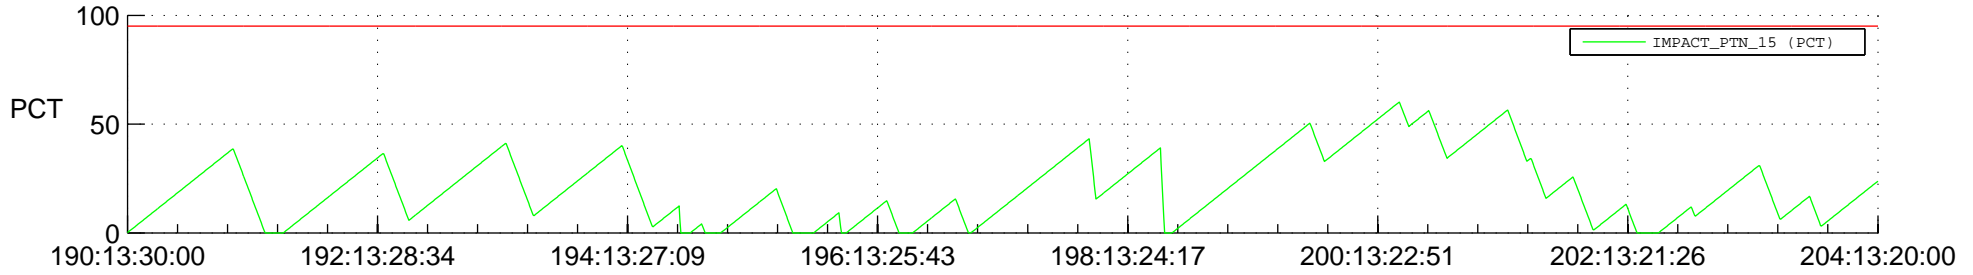

STEREO BEHIND SSR PCT Full Prediction

SWAVES_Percent_Full_Prediction

IMPACT_Percent_Full_Prediction

PLASTIC_Percent_Full_Prediction

Spacecraft_DownLink_Rate