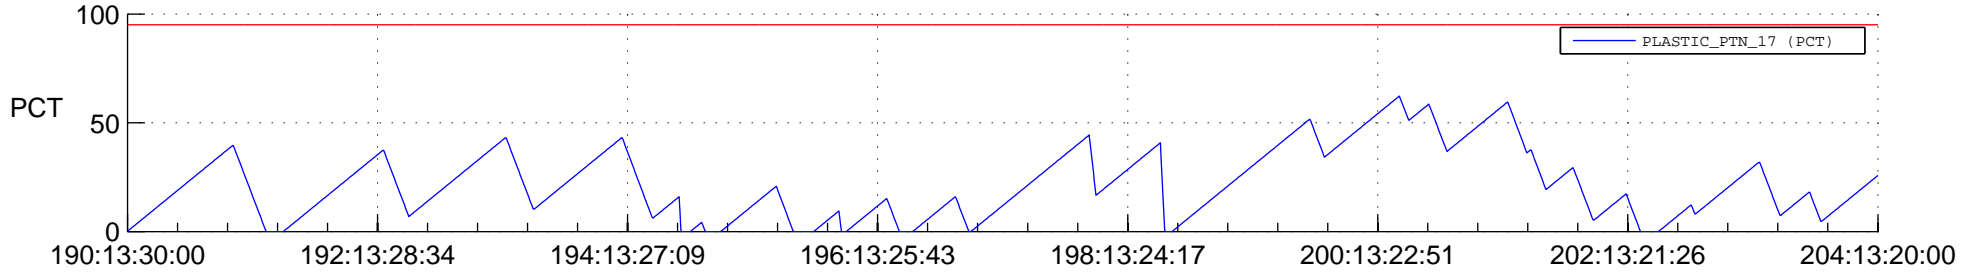

STEREO BEHIND SSR PCT Full Prediction

SWAVES_Percent_Full_Prediction

IMPACT_Percent_Full_Prediction

PLASTIC_Percent_Full_Prediction

Spacecraft_DownLink_Rate