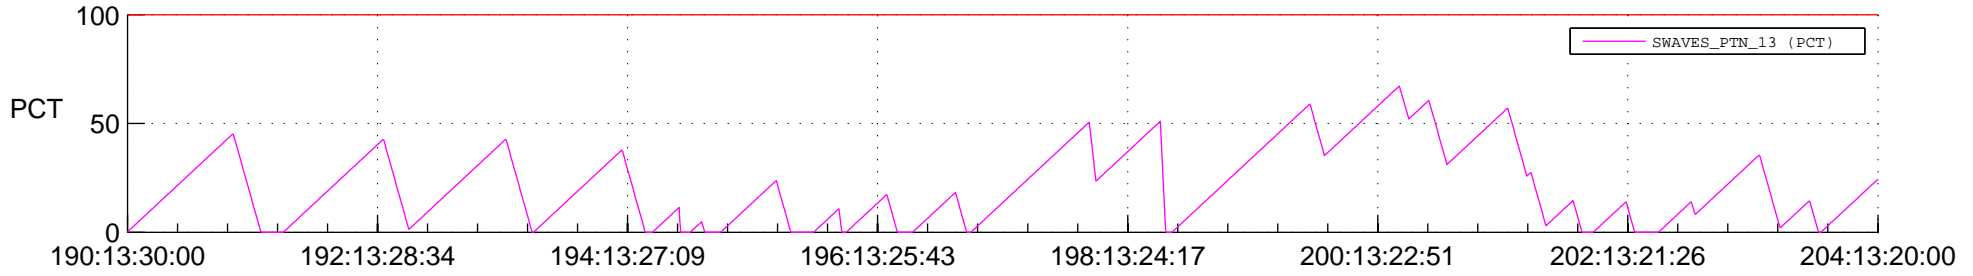

STEREO BEHIND SSR PCT Full Prediction

SWAVES_Percent_Full_Prediction

IMPACT_Percent_Full_Prediction

PLASTIC_Percent_Full_Prediction

Spacecraft_DownLink_Rate