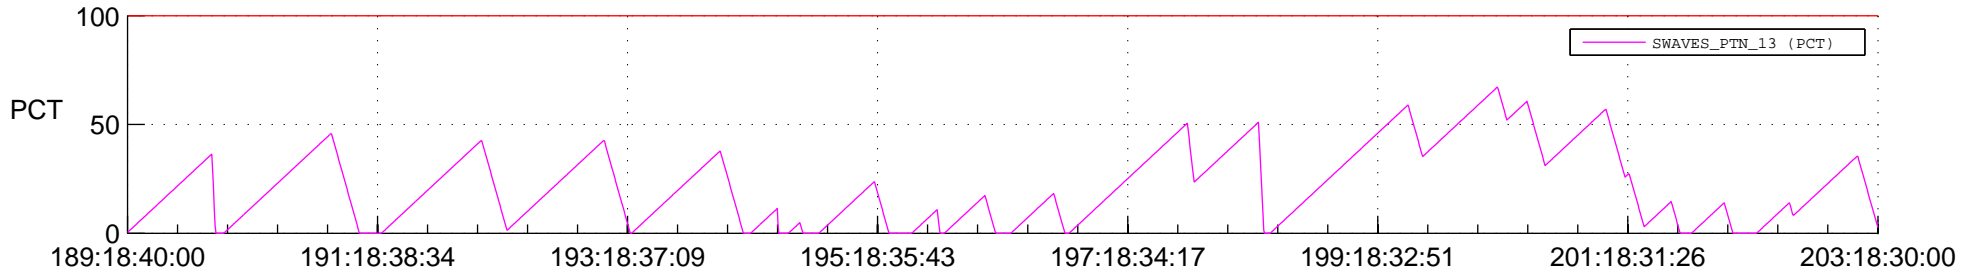

# STEREO BEHIND SSR PCT Full Prediction

## SWAVES\_Percent\_Full\_Prediction