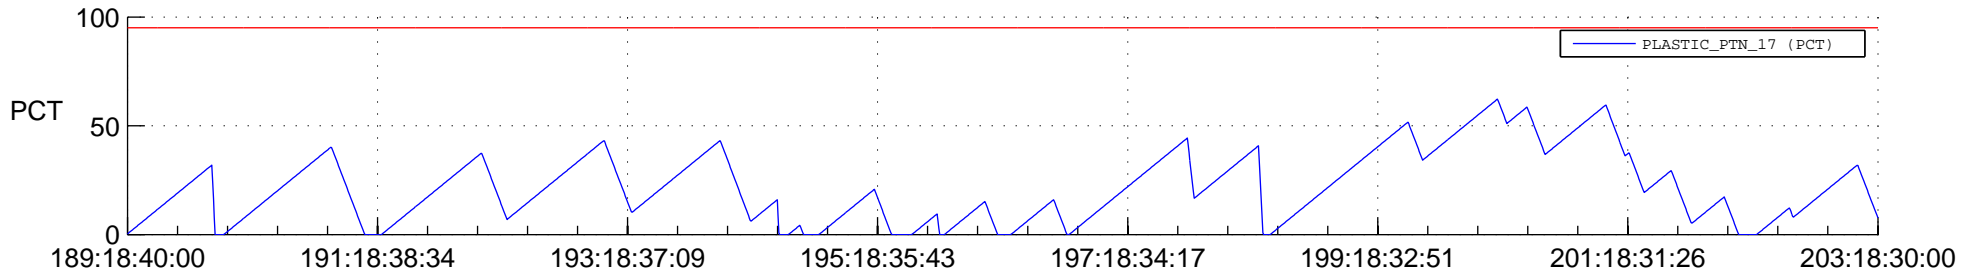

PLASTIC_Percent_Full_Prediction