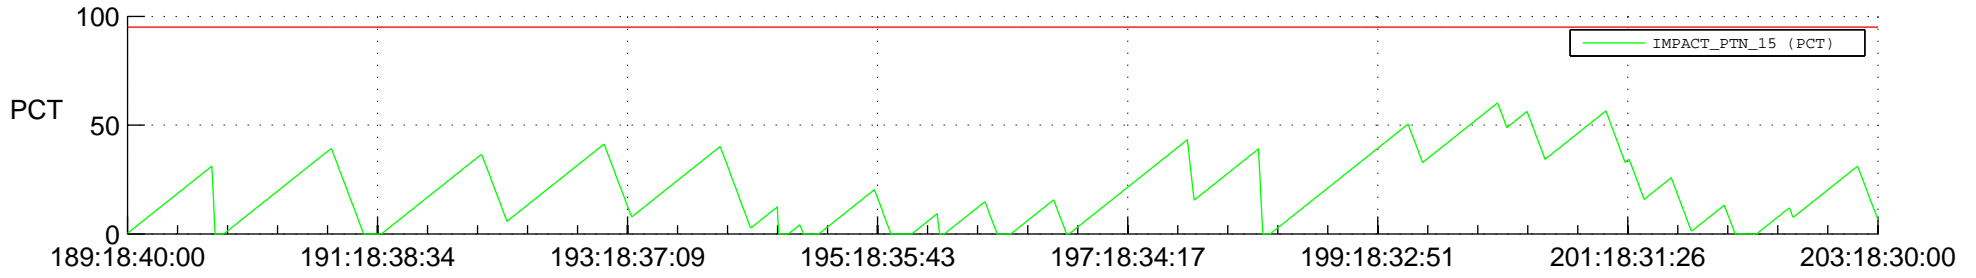

IMPACT_Percent_Full_Prediction