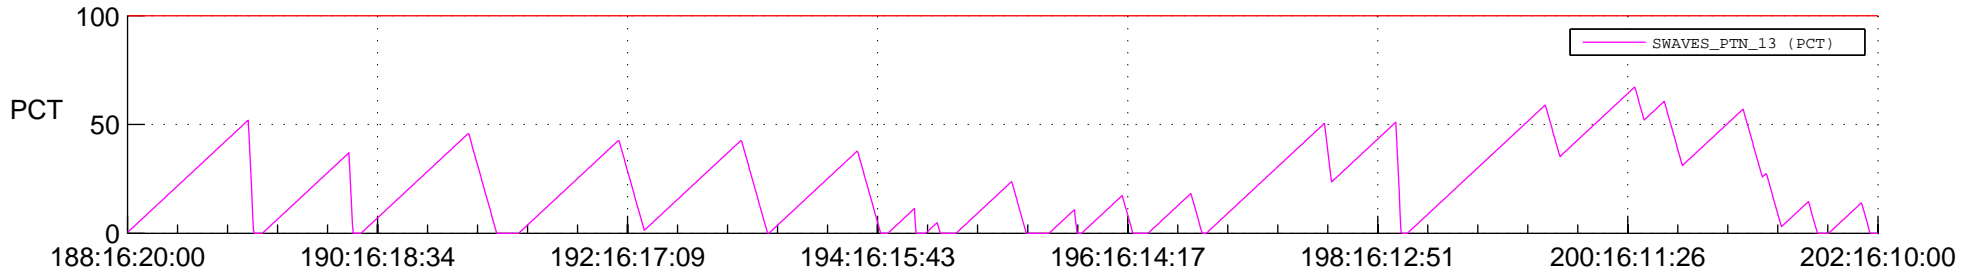

STEREO BEHIND SSR PCT Full Prediction

SWAVES_Percent_Full_Prediction

IMPACT_Percent_Full_Prediction

PLASTIC_Percent_Full_Prediction

Spacecraft_DownLink_Rate

Ground Time (2013:188:16:20:00.000 -2013:202:16:10:00.000)