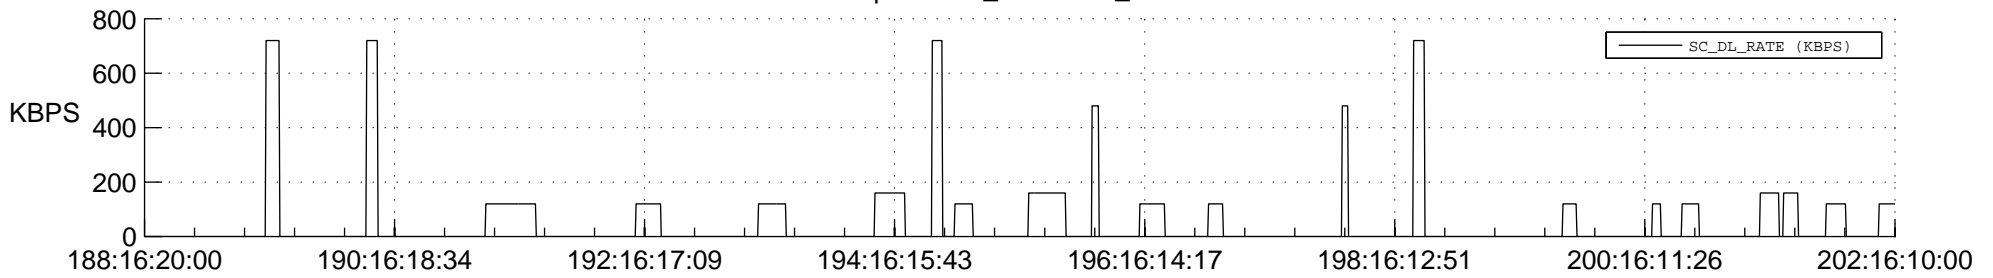

STEREO BEHIND SSR PCT Full Prediction

SWAVES_Percent_Full_Prediction

IMPACT_Percent_Full_Prediction

PLASTIC_Percent_Full_Prediction

Spacecraft_DownLink_Rate

Ground Time (2013:188:16:20:00.000 -2013:202:16:10:00.000)