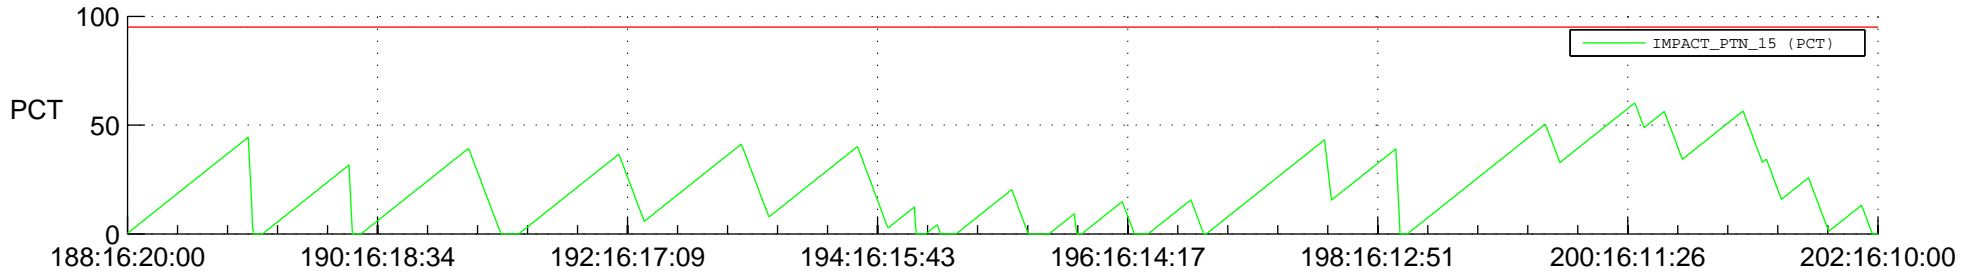

STEREO BEHIND SSR PCT Full Prediction

SWAVES_Percent_Full_Prediction

IMPACT_Percent_Full_Prediction

PLASTIC_Percent_Full_Prediction

Spacecraft_DownLink_Rate

Ground Time (2013:188:16:20:00.000 -2013:202:16:10:00.000)