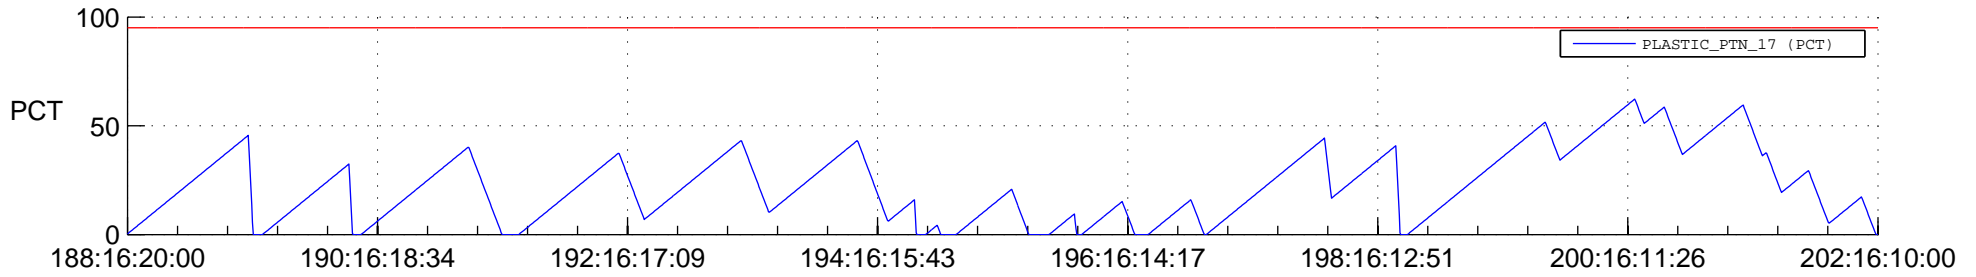

STEREO BEHIND SSR PCT Full Prediction

SWAVES_Percent_Full_Prediction

IMPACT_Percent_Full_Prediction

PLASTIC_Percent_Full_Prediction

Spacecraft_DownLink_Rate

Ground Time (2013:188:16:20:00.000 -2013:202:16:10:00.000)