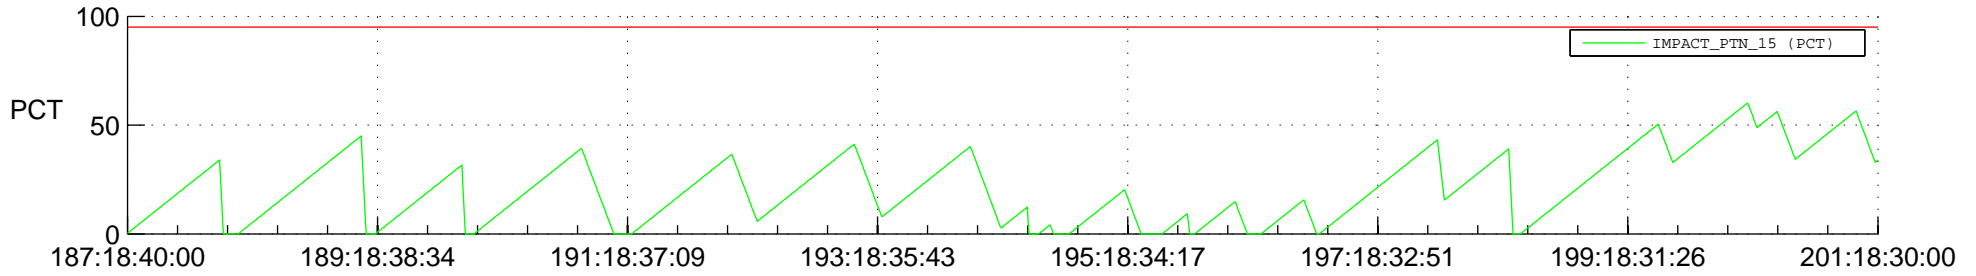

STEREO BEHIND SSR PCT Full Prediction

SWAVES_Percent_Full_Prediction

IMPACT_Percent_Full_Prediction

PLASTIC_Percent_Full_Prediction

Spacecraft_DownLink_Rate