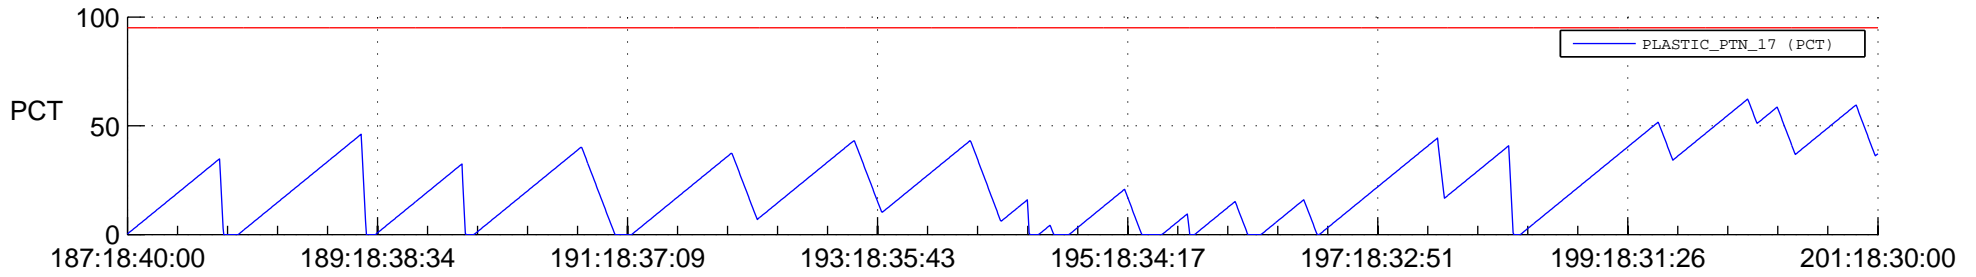

STEREO BEHIND SSR PCT Full Prediction

SWAVES_Percent_Full_Prediction

IMPACT_Percent_Full_Prediction

PLASTIC_Percent_Full_Prediction

Spacecraft_DownLink_Rate