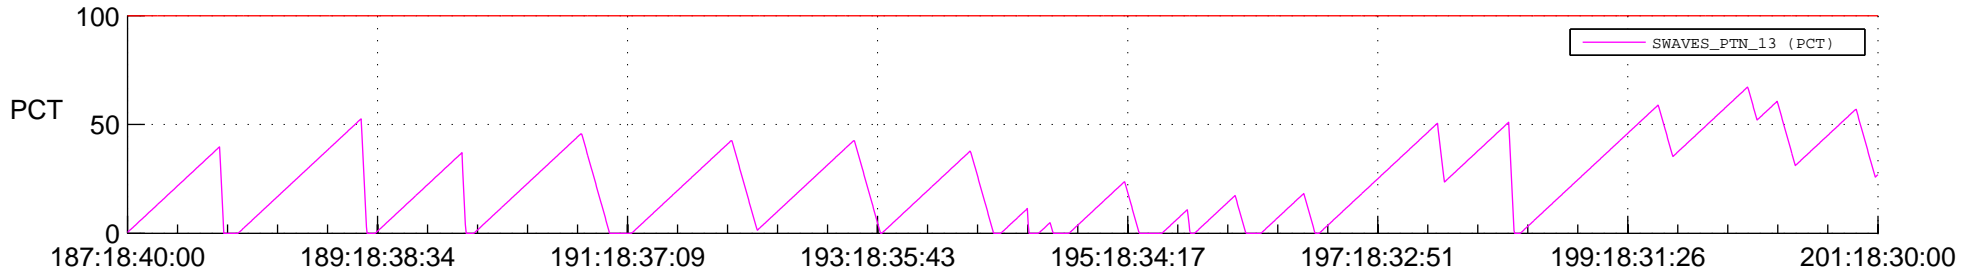

STEREO BEHIND SSR PCT Full Prediction

SWAVES_Percent_Full_Prediction

IMPACT_Percent_Full_Prediction

PLASTIC_Percent_Full_Prediction

Spacecraft_DownLink_Rate