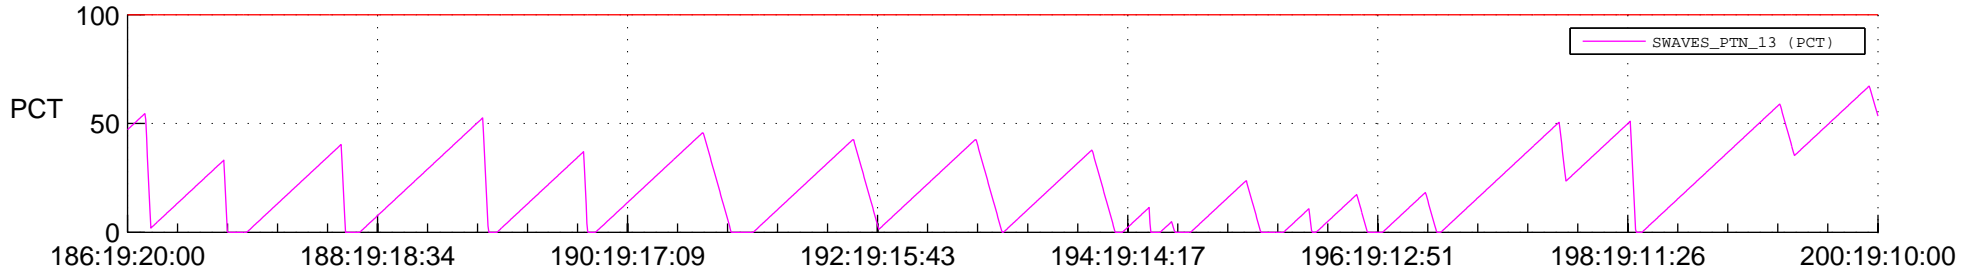

# STEREO BEHIND SSR PCT Full Prediction

## SWAVES\_Percent\_Full\_Prediction