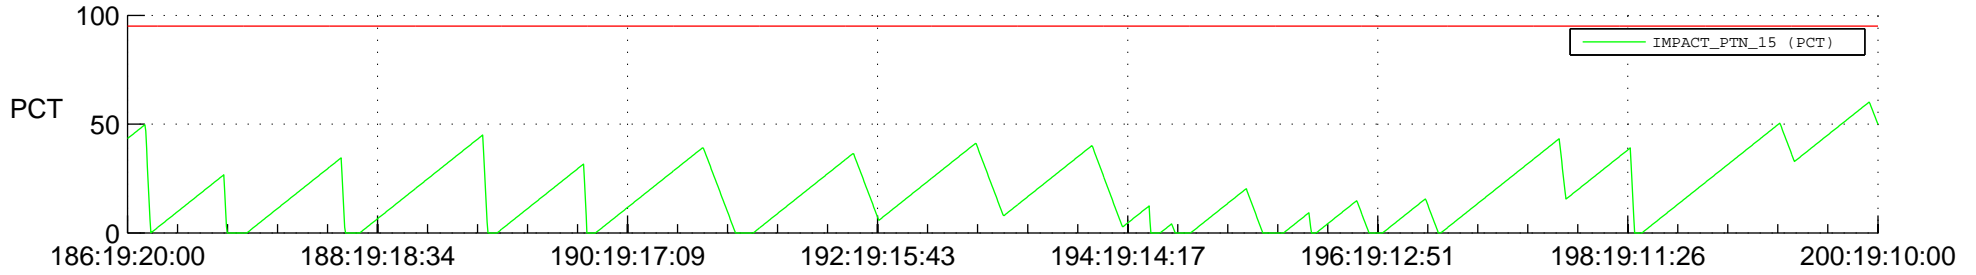

IMPACT_Percent_Full_Prediction