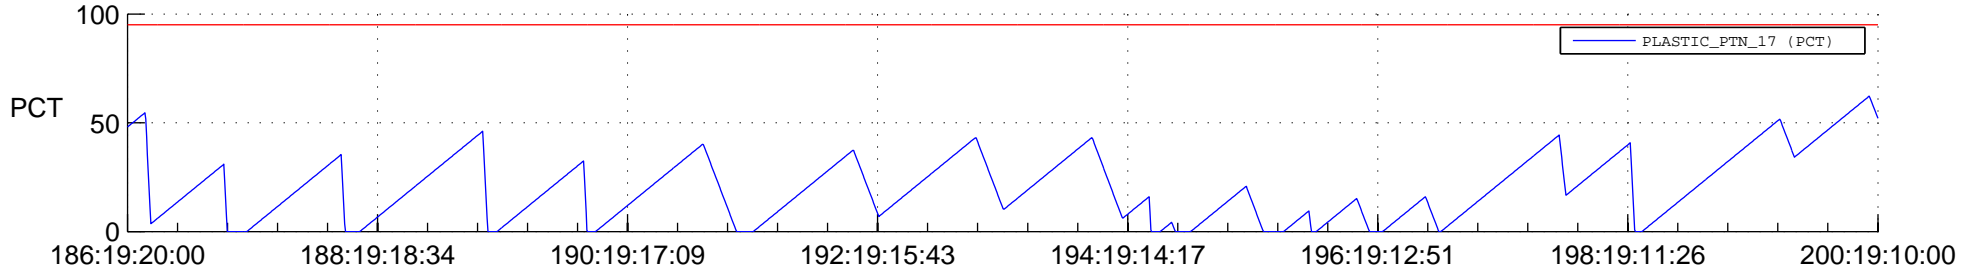

PLASTIC_Percent_Full_Prediction