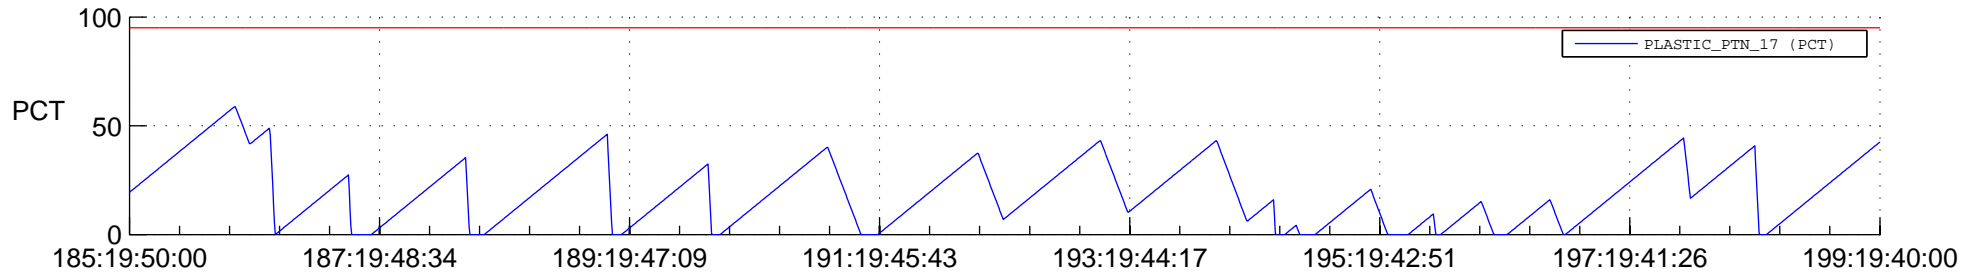

STEREO BEHIND SSR PCT Full Prediction

SWAVES_Percent_Full_Prediction

IMPACT_Percent_Full_Prediction

PLASTIC_Percent_Full_Prediction

Spacecraft_DownLink_Rate