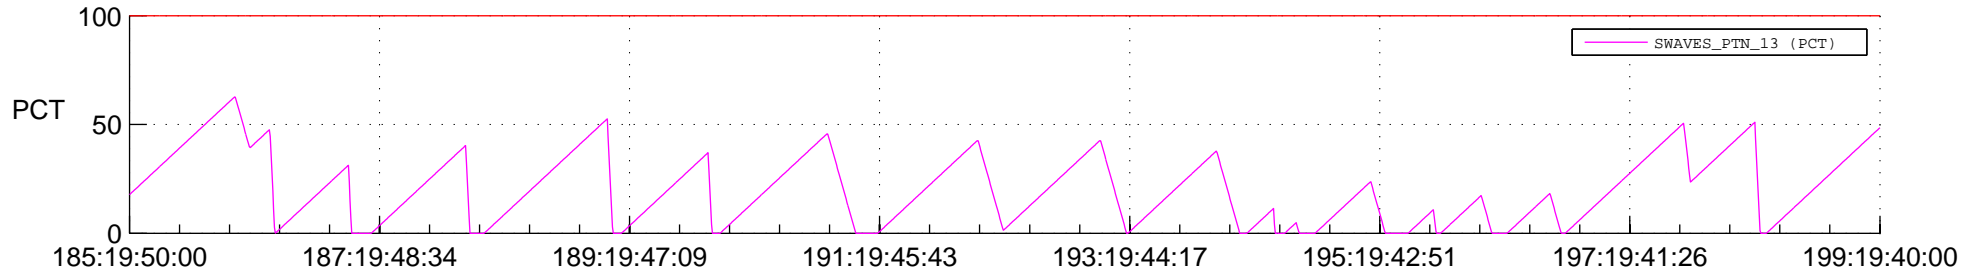

STEREO BEHIND SSR PCT Full Prediction

SWAVES_Percent_Full_Prediction

IMPACT_Percent_Full_Prediction

PLASTIC_Percent_Full_Prediction

Spacecraft_DownLink_Rate