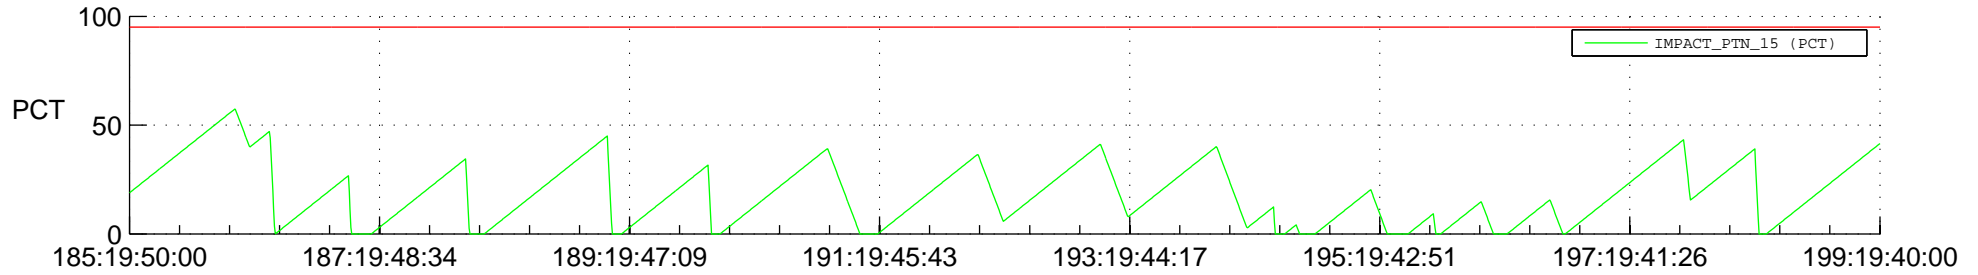

STEREO BEHIND SSR PCT Full Prediction

SWAVES_Percent_Full_Prediction

IMPACT_Percent_Full_Prediction

PLASTIC_Percent_Full_Prediction

Spacecraft_DownLink_Rate