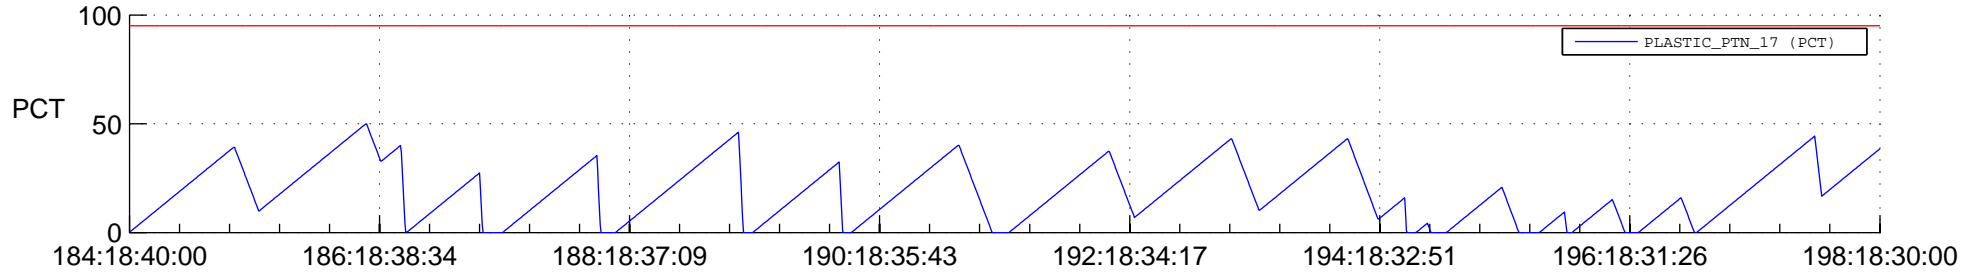

STEREO BEHIND SSR PCT Full Prediction

SWAVES_Percent_Full_Prediction

IMPACT_Percent_Full_Prediction

PLASTIC_Percent_Full_Prediction

Spacecraft_DownLink_Rate