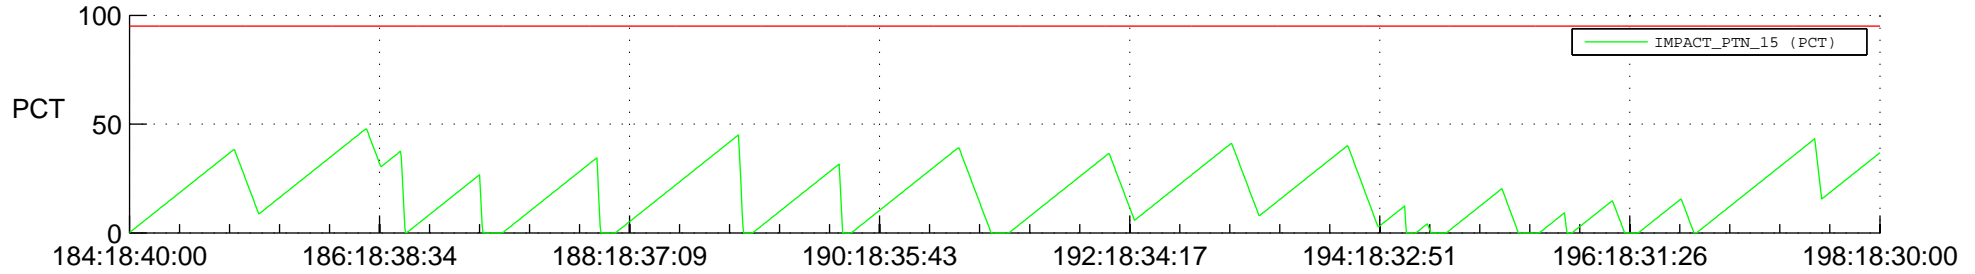

STEREO BEHIND SSR PCT Full Prediction

SWAVES_Percent_Full_Prediction

IMPACT_Percent_Full_Prediction

PLASTIC_Percent_Full_Prediction

Spacecraft_DownLink_Rate