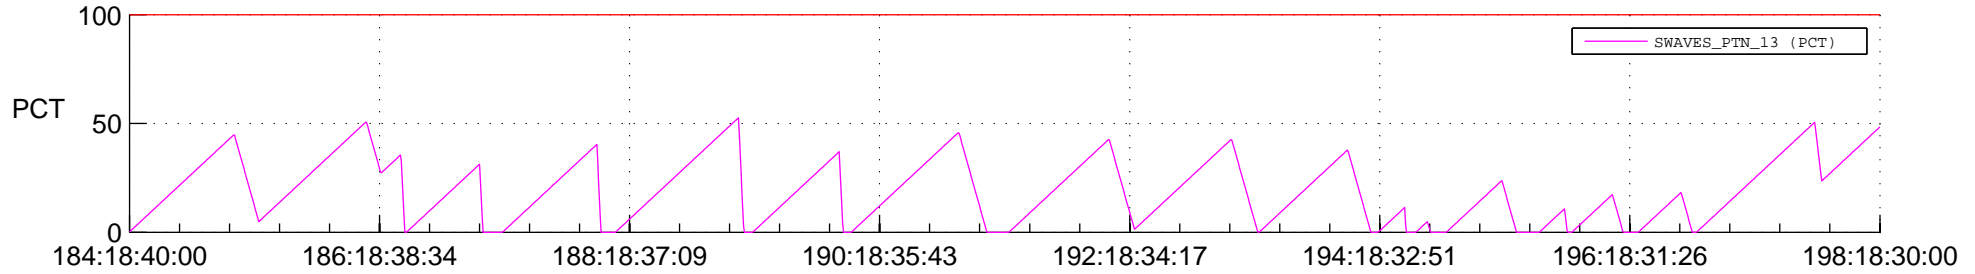

STEREO BEHIND SSR PCT Full Prediction

SWAVES_Percent_Full_Prediction

IMPACT_Percent_Full_Prediction

PLASTIC_Percent_Full_Prediction

Spacecraft_DownLink_Rate